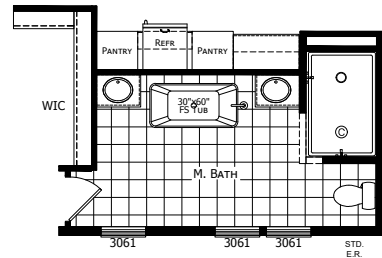

Alton

Gold Star Multi Section Series

1,813 SQ. FT. (Approximate) 3 Bedroom, 2 Bath

Last Updated: 7-14-21

OPTIONAL SERENITY BATH

OPTIONAL MASTER BATH

FACTORY EXPO HOME CENTERS
6855 West 700 South
Topeka, IN 46571