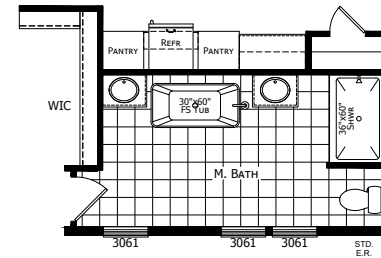

Alton

Gold Star Multi Section Series

1,813 SQ. FT. (Approximate) 3 Bedroom, 2 Bath

Last Updated: 7-14-21

OPTIONAL SERENITY BATH

OPTIONAL MASTER BATH

FACTORY EXPO HOME CENTERS
6855 West 700 South
Topeka, IN 46571