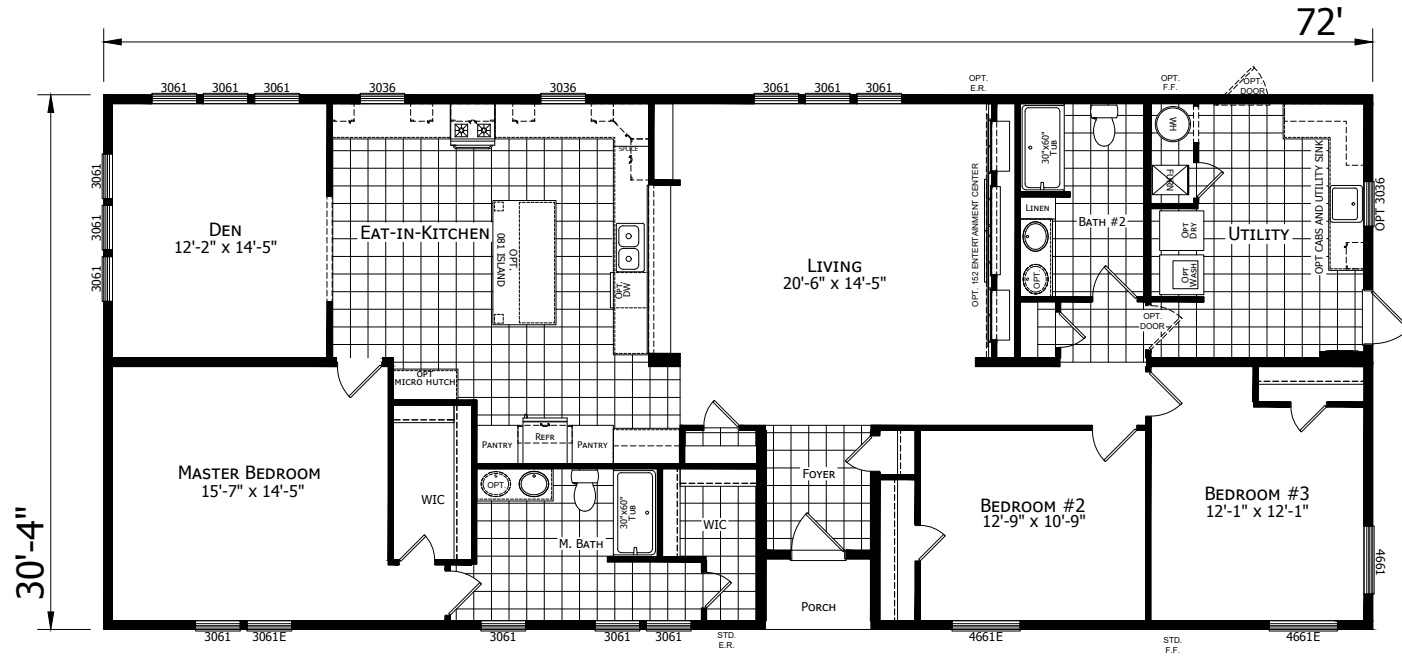

Alton

Gold Star Multi Section Series

1,813 SQ. FT. (Approximate) 3 Bedroom, 2 Bath

Last Updated: 7-14-21

OPTIONAL SERENITY BATH

OPTIONAL MASTER BATH

FACTORY EXPO HOME CENTERS
6855 West 700 South
Topeka, IN 46571