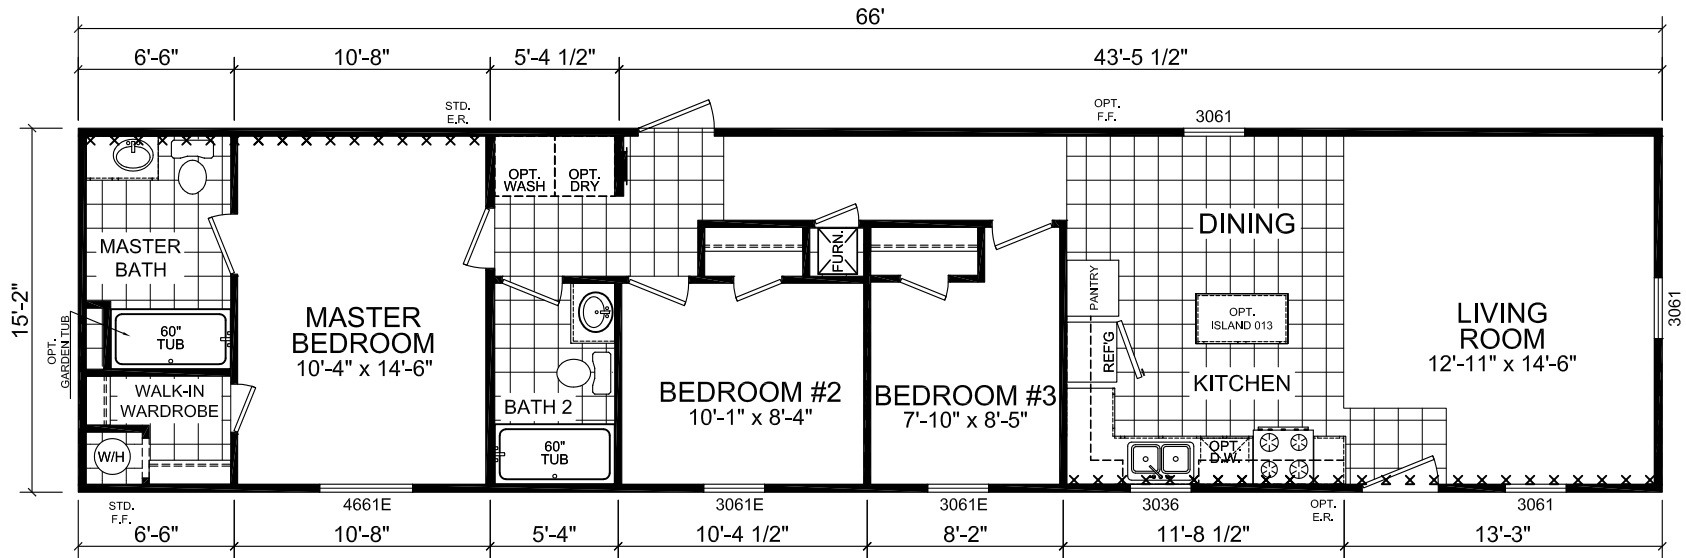

Clarion

Gold Star Single Section Series

1,001 SQ. FT. (Approximate) 3 Bedroom, 2 Bath

Last Updated: 12-8-20

FACTORY EXPO HOME CENTERS
 6855 West 700 South
 Topeka, IN 46571

FactoryDirectMobileHomes.com | 1-800-581-5380