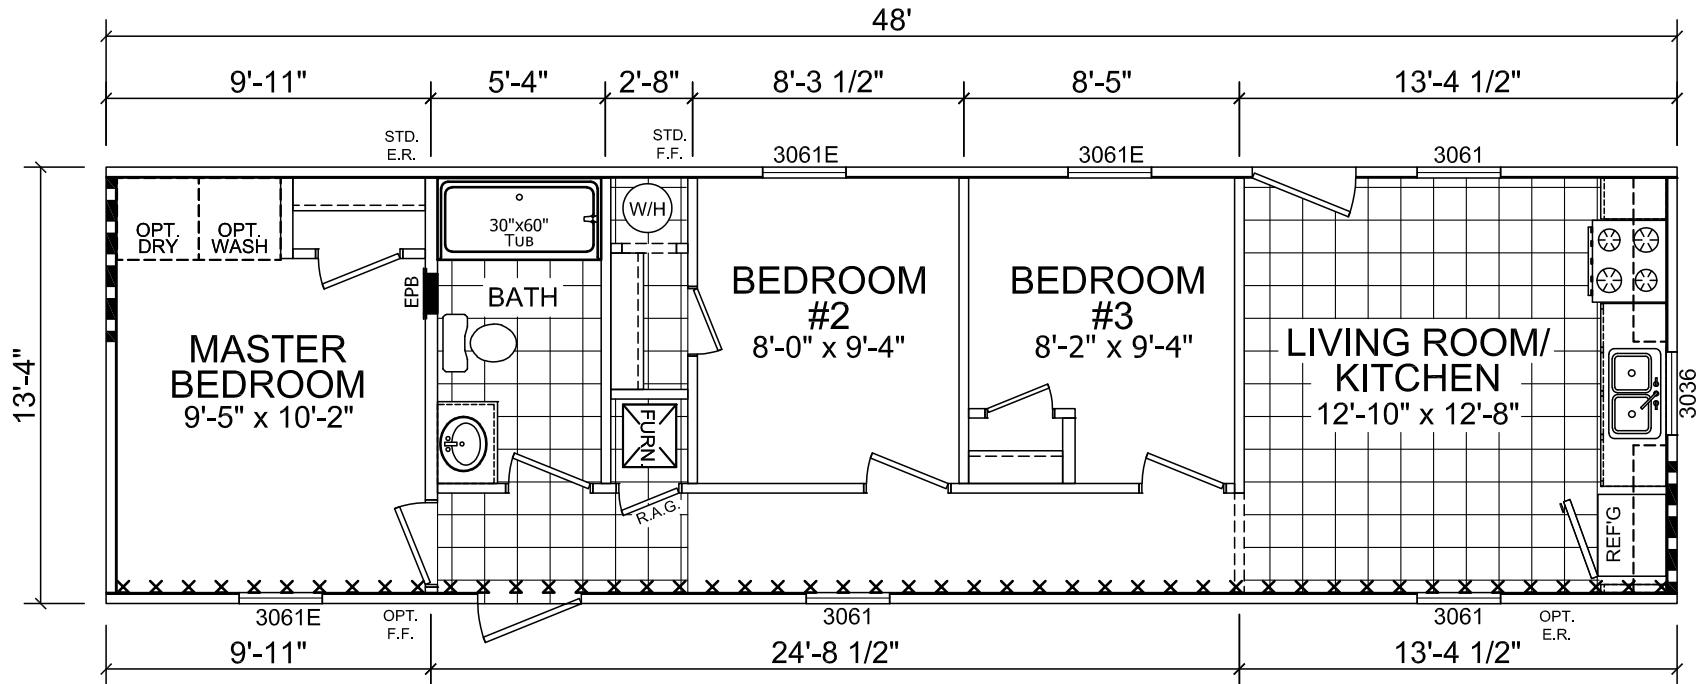

Thrifty 3

Gold Star Single Section Series

Factory Expo

"Factory Direct Pricing" HOME CENTERS

3 Bedroom, 1 Bath
Approx. 639 Sq. Ft.

Last Updated: 4-30-20

Factory Expo Home Centers
6855 West 700 South
Topeka, Indiana 46571