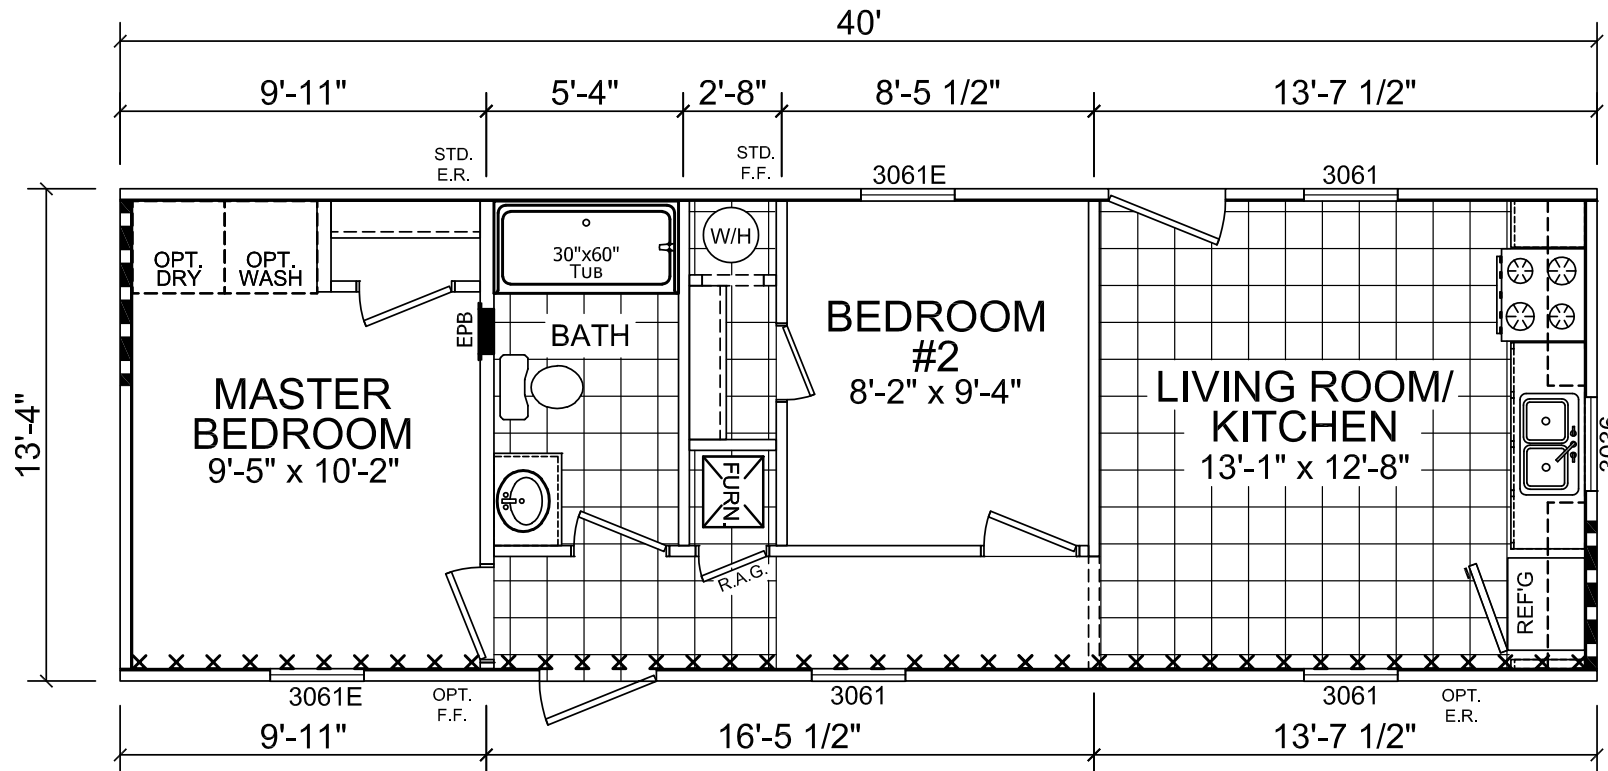

Thrifty 2

Gold Star Single Section Series

Factory Expo

"Factory Direct Pricing" HOME CENTERS

2 Bedroom, 1 Bath
Approx. 533 Sq. Ft.

Last Updated: 4-30-20

Factory Expo Home Centers
6855 West 700 South
Topeka, Indiana 46571