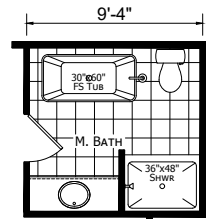

Poneto

Gold Star Multi Section Series

1,706 SQ. FT. (Approximate) 3 Bedroom, 2 Bath

Last Updated: 12-1-20

OPTION SERENITY BATH

OPTION MASTER BATH

OPTION ULTIMATE KITCHEN 2

OPTION ULTIMATE KITCHEN 3