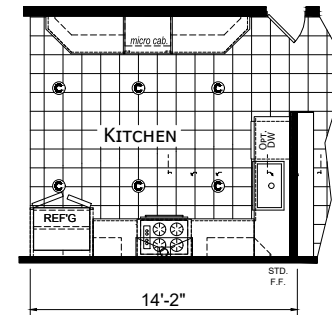

Poneto

Gold Star Multi Section Series

1,706 SQ. FT. (Approximate) 3 Bedroom, 2 Bath

Last Updated: 12-1-20

OPTION SERENITY BATH

OPTION MASTER BATH

OPTION ULTIMATE KITCHEN 2

OPTION ULTIMATE KITCHEN 3

FACTORY EXPO HOME CENTERS
6855 West 700 South
Topeka, IN 46571

FactoryDirectMobileHomes.com | 1-800-581-5380

IMPORTANT: Alta Cima Corp reserves the right to modify, cancel or substitute products or features of this event at any time without prior notice or obligation. Pictures and other promotional materials are representative and may depict or contain floor plans, square footages, elevations, options, upgrades, extra design features, decorations, floor coverings, specialty light fixtures, custom paint and wall coverings, window treatments, landscaping, sound and alarm systems, furnishings, appliances, and other designer/decorator features and amenities that are not included as part of the home and/or may not be available at all locations. Home, pricing and community information is subject to change, and homes to prior sale, at any time without notice or obligation. ©2020 Alta Cima Corp. All rights reserved.