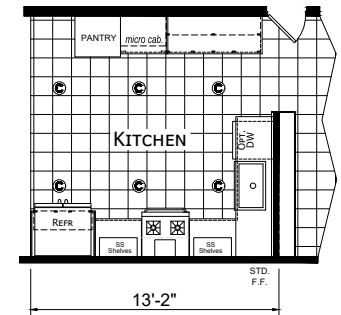

Poneto

Gold Star Multi Section Series

1,706 SQ. FT. (Approximate) 3 Bedroom, 2 Bath

Last Updated: 12-1-20

OPTION SERENITY BATH

OPTION MASTER BATH

OPTION ULTIMATE KITCHEN 2

OPTION ULTIMATE KITCHEN 3

FACTORY EXPO HOME CENTERS
6855 West 700 South
Topeka, IN 46571

FactoryDirectMobileHomes.com | 1-800-581-5380

IMPORTANT: Alta Cima Corp reserves the right to modify, cancel or substitute products or features of this event at any time without prior notice or obligation. Pictures and other promotional materials are representative and may depict or contain floor plans, square footages, elevations, options, upgrades, extra design features, decorations, floor coverings, specialty light fixtures, custom paint and wall coverings, window treatments, landscaping, sound and alarm systems, furnishings, appliances, and other designer/decorator features and amenities that are not included as part of the home and/or may not be available at all locations. Home, pricing and community information is subject to change, and homes to prior sale, at any time without notice or obligation. ©2020 Alta Cima Corp. All rights reserved.