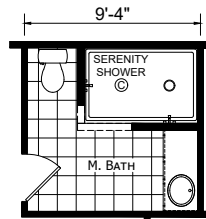

Poneto

Gold Star Multi Section Series

1,706 SQ. FT. (Approximate) 3 Bedroom, 2 Bath

Last Updated: 12-1-20

OPTION SERENITY BATH

OPTION MASTER BATH

OPTION ULTIMATE KITCHEN 2

OPTION ULTIMATE KITCHEN 3