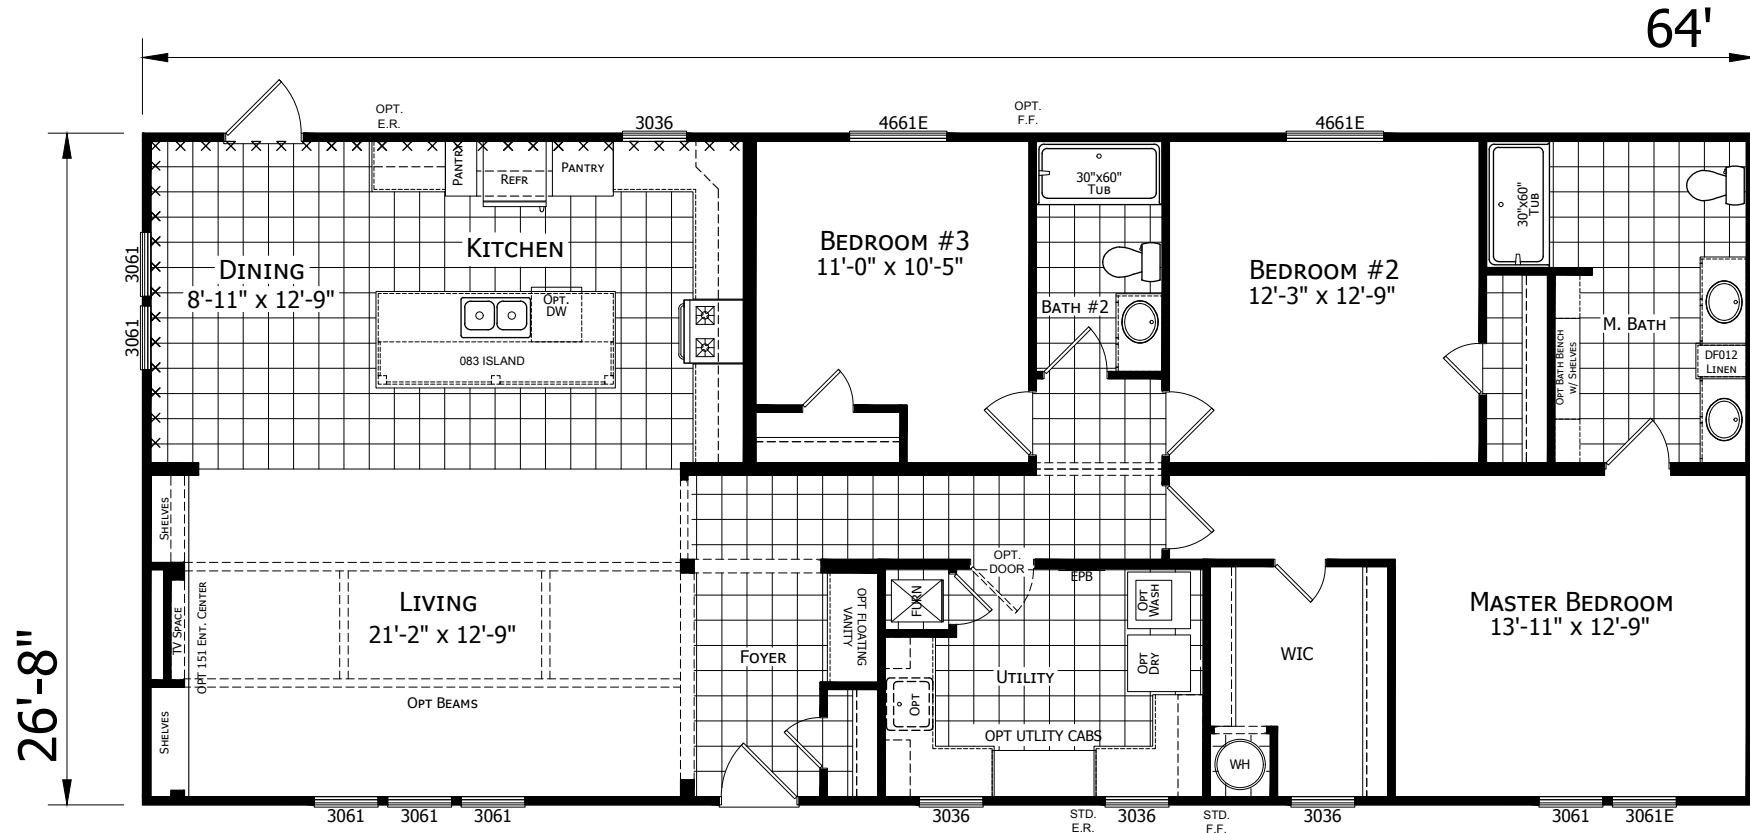

Pierceton

Gold Star Multi-Section Series

Factory Expo

"Factory Direct Pricing" HOME CENTERS

3 Bedrooms, 2 Baths
Approx. 1,706 Sq. Ft.

Last Updated: 5-20-20

Factory Expo Home Centers
6855 West 700 South
Topeka, Indiana 46571