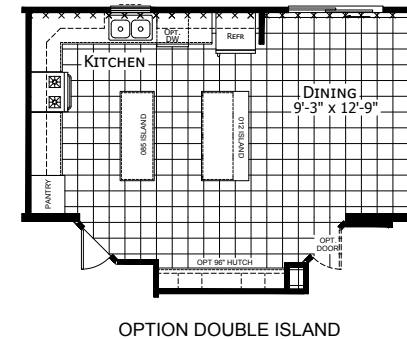

Kimmell

Gold Star Multi-Section Series

Factory Expo

"Factory Direct Pricing" HOME CENTERS

3 Bedrooms, 2 Baths
Approx. 1,493 Sq. Ft.

Last Updated: 2-14-2020

Factory Expo Home Centers
6855 West 700 South
Topeka, Indiana 46571