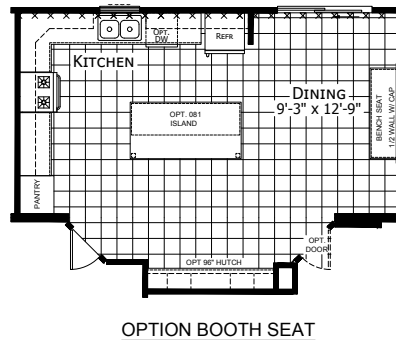

Kimmell

Gold Star Multi-Section Series

Factory Expo

"Factory Direct Pricing" HOME CENTERS

3 Bedrooms, 2 Baths
Approx. 1,493 Sq. Ft.

Last Updated: 2-14-2020

Factory Expo Home Centers
6855 West 700 South
Topeka, Indiana 46571