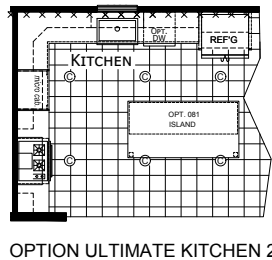

Kimmell

Gold Star Multi-Section Series

Factory Expo

"Factory Direct Pricing" HOME CENTERS

3 Bedrooms, 2 Baths
Approx. 1,493 Sq. Ft.

Last Updated: 2-14-2020

Factory Expo Home Centers
6855 West 700 South
Topeka, Indiana 46571