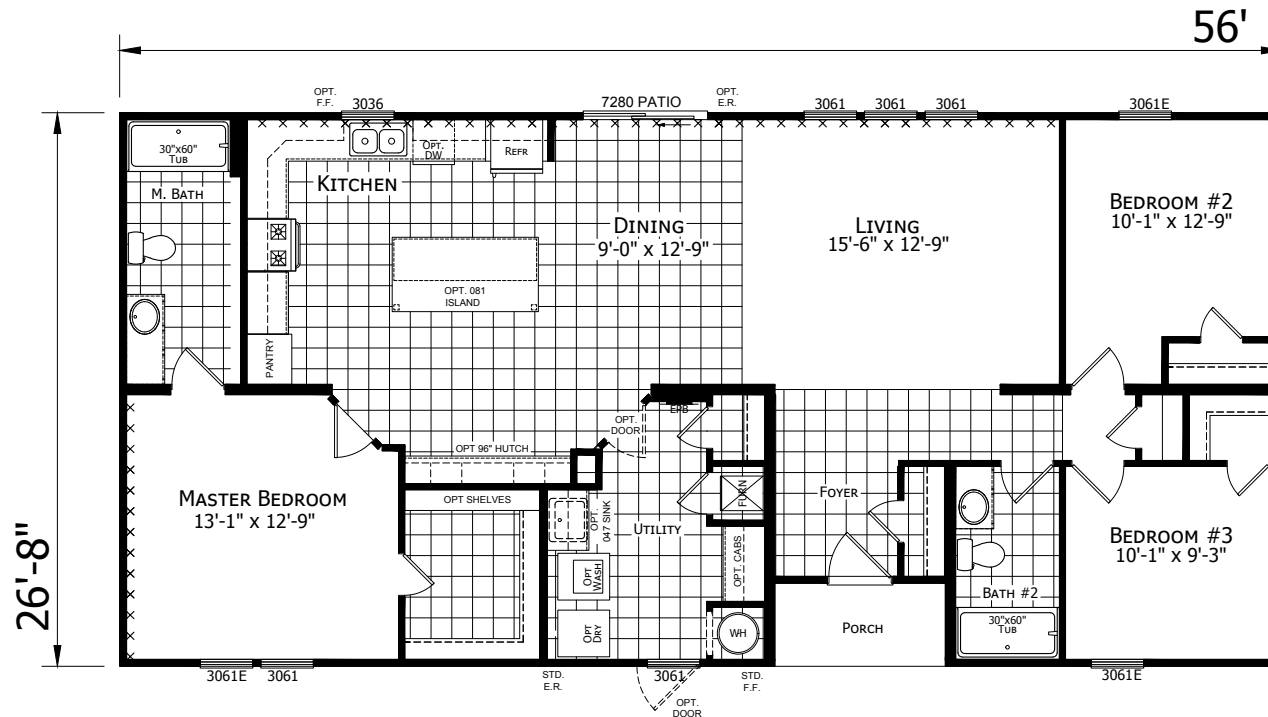

Kimmell

Gold Star Multi-Section Series

Factory Expo

"Factory Direct Pricing" HOME CENTERS

3 Bedrooms, 2 Baths
Approx. 1,493 Sq. Ft.

Last Updated: 2-14-2020

Factory Expo Home Centers
6855 West 700 South
Topeka, Indiana 46571