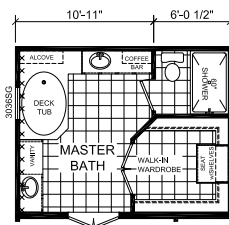

Ellisville

Gold Star Multi-Section Series

Factory Expo

"Factory Direct Pricing" HOME CENTERS

3 Bedrooms, 2 Baths
Approx. 1,600 Sq. Ft.

Last Updated: 2-14-2020

OPTIONAL SERENITY BATH

OPTIONAL MASTER BATH #3

OPTIONAL MASTER BATH #1

OPTIONAL MASTER BATH #2

OPT. ULTIMATE KITCHEN #2

OPT. RADIANT SPA BATH

Factory Expo Home Centers
6855 West 700 South
Topeka, Indiana 46751

I authorize Factory Expo to build my house, per this plan.
X _____
Customer Signature/Date