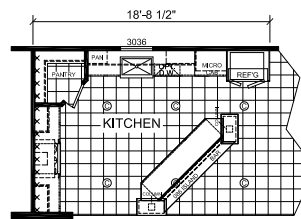

Ellisville

Gold Star Multi-Section Series

Factory Expo

"Factory Direct Pricing" HOME CENTERS

3 Bedrooms, 2 Baths
Approx. 1,600 Sq. Ft.

Last Updated: 2-14-2020

OPTIONAL SERENITY BATH

OPTIONAL MASTER BATH #3

OPTIONAL MASTER BATH #1

OPTIONAL MASTER BATH #2

OPT. ULTIMATE KITCHEN #2

OPT. RADIANT SPA BATH

Factory Expo Home Centers
6855 West 700 South
Topeka, Indiana 46751

I authorize Factory Expo to build my house, per this plan.
X _____
Customer Signature/Date