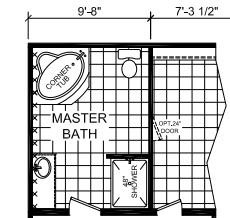

Ellisville

Gold Star Multi-Section Series

Factory Expo

"Factory Direct Pricing" HOME CENTERS

3 Bedrooms, 2 Baths
Approx. 1,600 Sq. Ft.

Last Updated: 2-14-2020

OPTIONAL SERENITY BATH

OPTIONAL MASTER BATH #3

OPTIONAL MASTER BATH #1

OPTIONAL MASTER BATH #2

OPT. ULTIMATE KITCHEN #2

OPT. RADIANT SPA BATH

Factory Expo Home Centers
6855 West 700 South
Topeka, Indiana 46751

I authorize Factory Expo to build my house, per this plan.
X _____
Customer Signature/Date