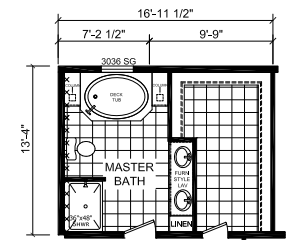

Ellisville

Gold Star Multi-Section Series

Factory Expo

"Factory Direct Pricing" HOME CENTERS

3 Bedrooms, 2 Baths
Approx. 1,600 Sq. Ft.

Last Updated: 2-14-2020

OPTIONAL SERENITY BATH

OPTIONAL MASTER BATH #3

OPTIONAL MASTER BATH #1

OPTIONAL MASTER BATH #2

OPT. ULTIMATE KITCHEN #2

OPT. RADIANT SPA BATH

Factory Expo Home Centers
6855 West 700 South
Topeka, Indiana 46751

I authorize Factory Expo to build my house, per this plan.
X _____
Customer Signature/Date