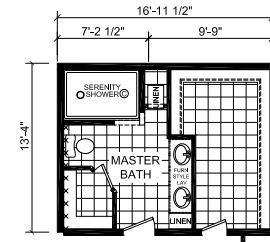

Ellisville

Gold Star Multi-Section Series

Factory Expo

"Factory Direct Pricing" HOME CENTERS

3 Bedrooms, 2 Baths
Approx. 1,600 Sq. Ft.

Last Updated: 2-14-2020

OPTIONAL SERENITY BATH

OPTIONAL MASTER BATH #3

OPTIONAL MASTER BATH #1

OPTIONAL MASTER BATH #2

OPT. ULTIMATE KITCHEN #2

OPT. RADIANT SPA BATH

Factory Expo Home Centers
6855 West 700 South
Topeka, Indiana 46751

I authorize Factory Expo to build my house, per this plan.
X _____
Customer Signature/Date