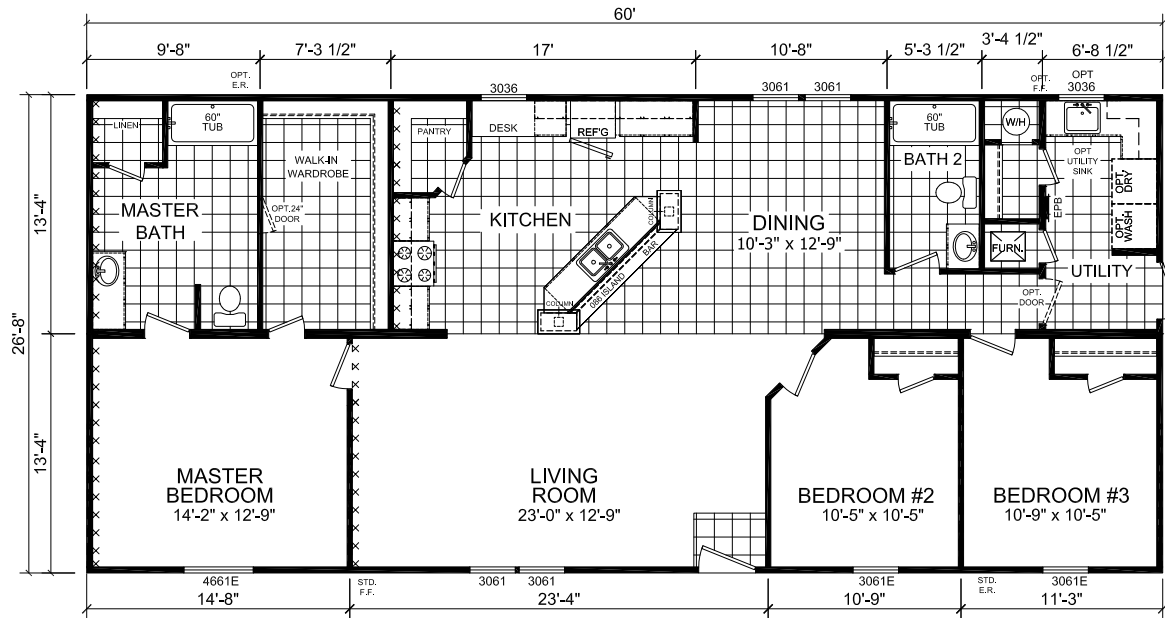

Ellisville

Gold Star Multi-Section Series

Factory Expo

"Factory Direct Pricing" HOME CENTERS

3 Bedrooms, 2 Baths
Approx. 1,600 Sq. Ft.

Last Updated: 2-14-2020

OPTIONAL SERENITY BATH

OPTIONAL MASTER BATH #3

OPTIONAL MASTER BATH #1

OPTIONAL MASTER BATH #2

OPT. ULTIMATE KITCHEN #2

OPT. RADIANT SPA BATH

Factory Expo Home Centers
6855 West 700 South
Topeka, Indiana 46751

I authorize Factory Expo to build my house, per this plan.
X _____
Customer Signature/Date