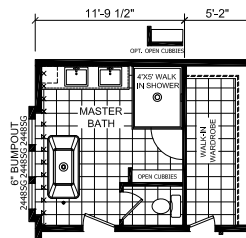

Ellisville

Gold Star Multi-Section Series

Factory Expo

"Factory Direct Pricing" HOME CENTERS

3 Bedrooms, 2 Baths
Approx. 1,600 Sq. Ft.

Last Updated: 2-14-2020

OPTIONAL SERENITY BATH

OPTIONAL MASTER BATH #3

OPTIONAL MASTER BATH #1

OPTIONAL MASTER BATH #2

OPT. ULTIMATE KITCHEN #2

OPT. RADIANT SPA BATH

Factory Expo Home Centers
6855 West 700 South
Topeka, Indiana 46751

I authorize Factory Expo to build my house, per this plan.
X _____
Customer Signature/Date