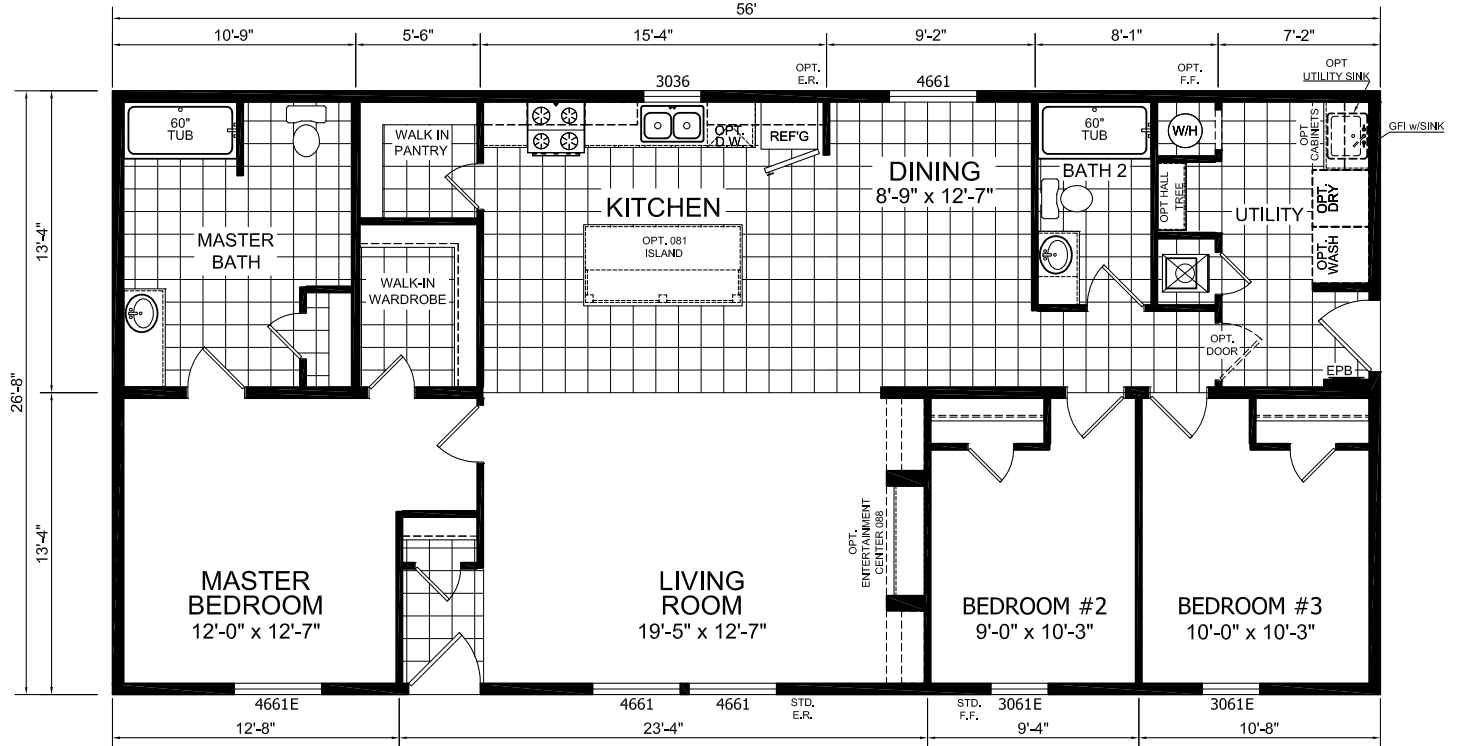

Burket

Gold Star Multi-Section Series

Factory Expo

"Factory Direct Pricing" HOME CENTERS

3 Bedrooms, 2 Baths
Approx. 1,493 Sq. Ft.

Last Updated: 2-14-2020

Factory Expo Home Centers
6855 West 700 South
Topeka, Indiana 46571