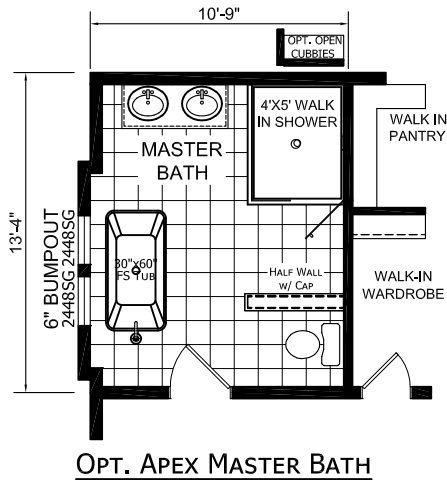

Burket

Gold Star Multi-Section Series

Factory Expo

"Factory Direct Pricing" HOME CENTERS

3 Bedrooms, 2 Baths
Approx. 1,493 Sq. Ft.

Last Updated: 2-14-2020

Factory Expo Home Centers
6855 West 700 South
Topeka, Indiana 46571