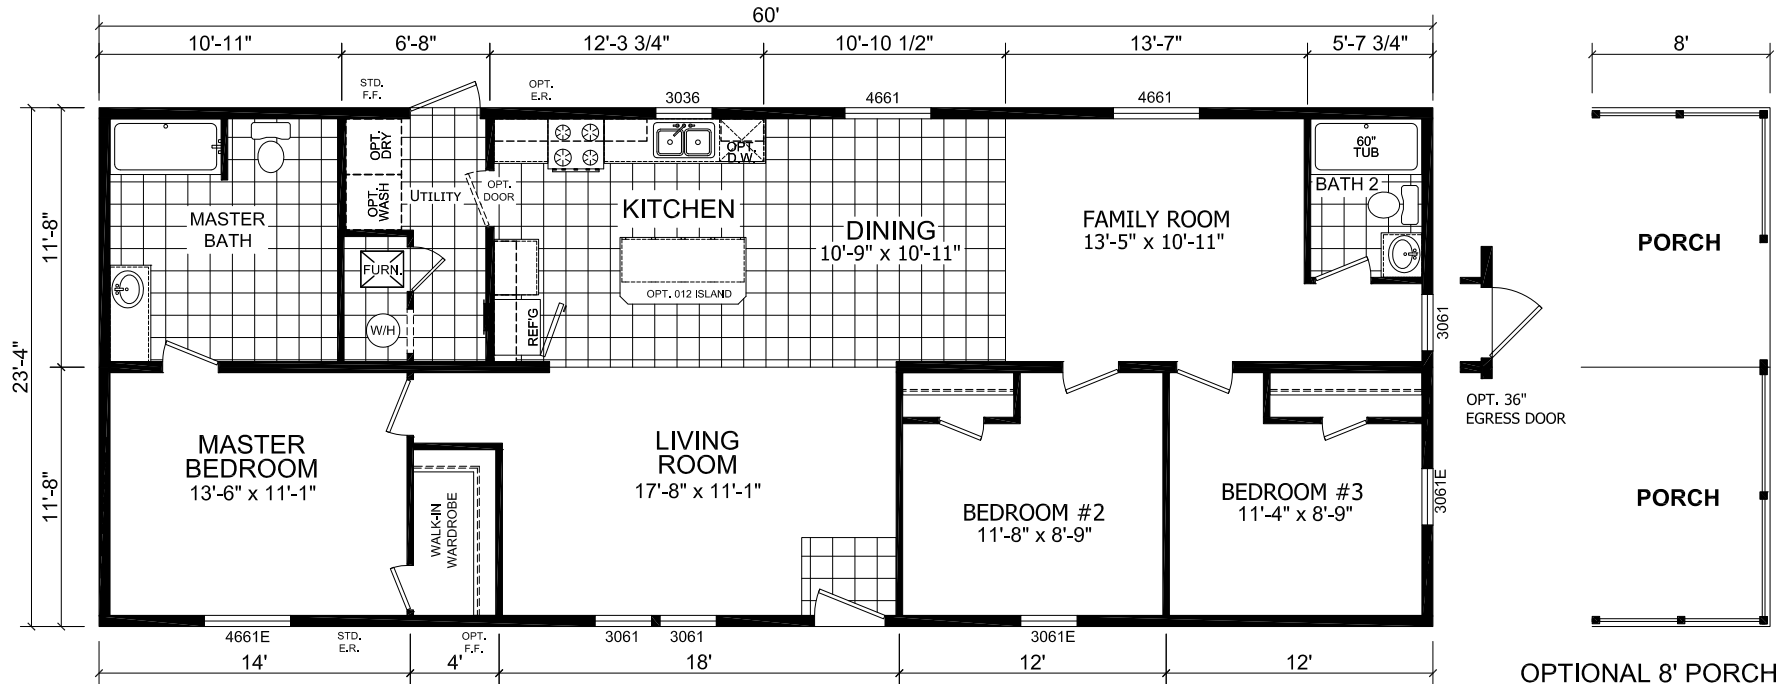

Willmar

Lifestyle Series

Factory Expo

"Factory Direct Pricing" HOME CENTERS

3 Bedroom, 2 Bath Approx. 1,440 Sq. Ft.

Last Updated: 9-25-19

Floor plan available reversed. Call for details.

I authorize Factory Expo to build my house, per this plan.