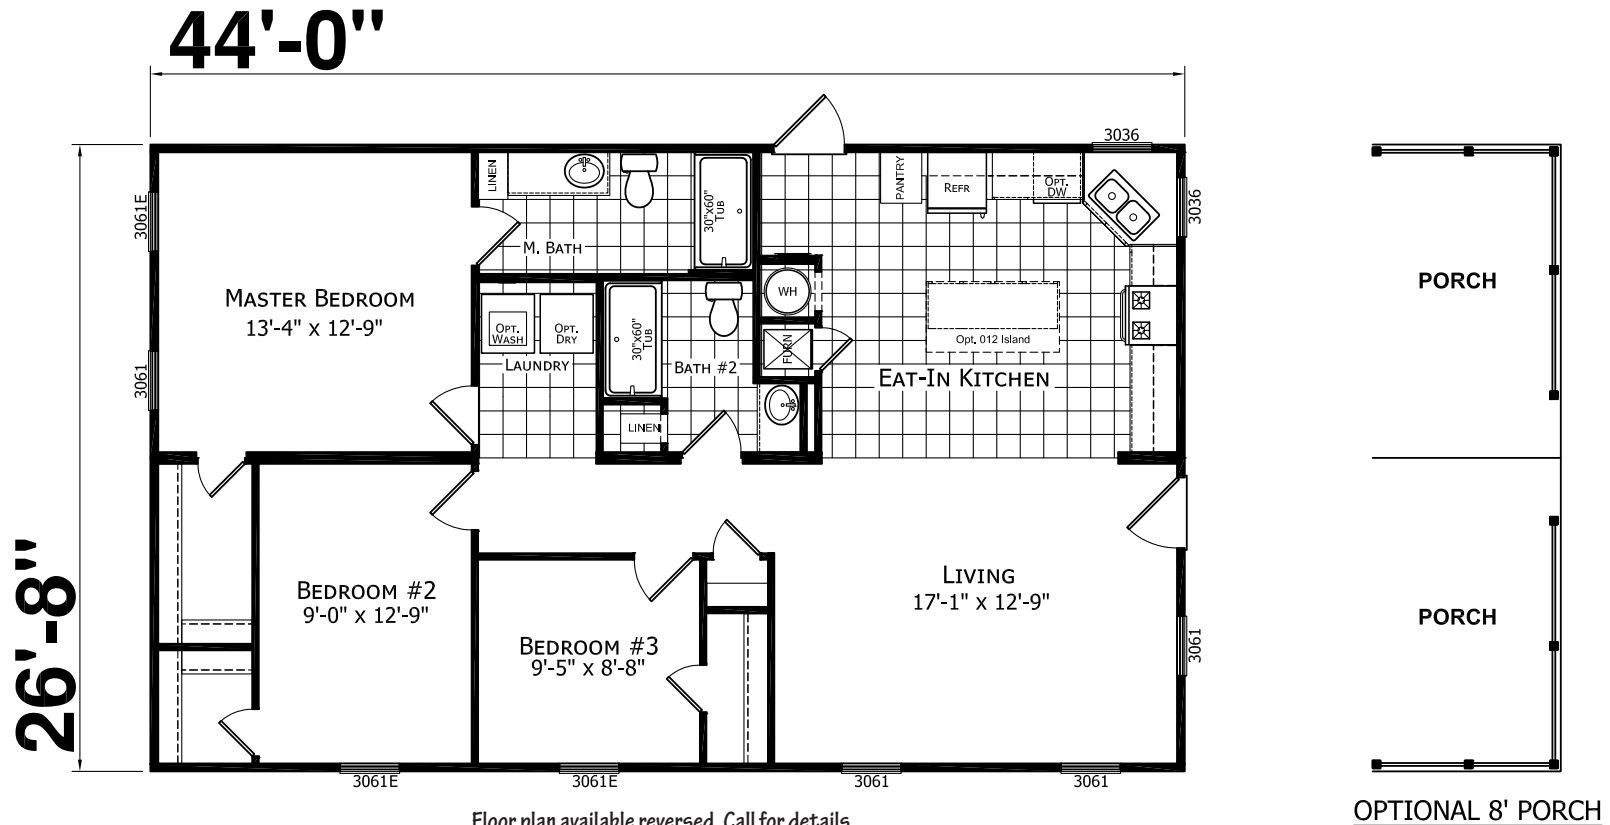

Royalton

Lifestyle Series

Factory Expo

"Factory Direct Pricing" HOME CENTERS

3 Bedroom, 2 Bath
Approx. 1,188 Sq. Ft.

Last Updated: 9-25-19

Floor plan available reversed. Call for details.

Factory Expo Home Centers
6855 West 700 South
Topeka, Indiana 46571