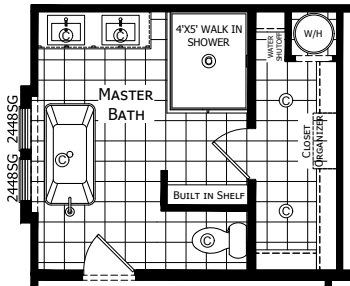

Riddleton

Summit Series

Factory Expo

"Factory Direct Pricing" HOME CENTERS

3 Bedroom, 2 Bath
Approx. 1,420 Sq. Ft.

Last Updated: 9-11-19

OPTIONAL FRONT ENTRY

OPTIONAL UTILITY ROOM "B"