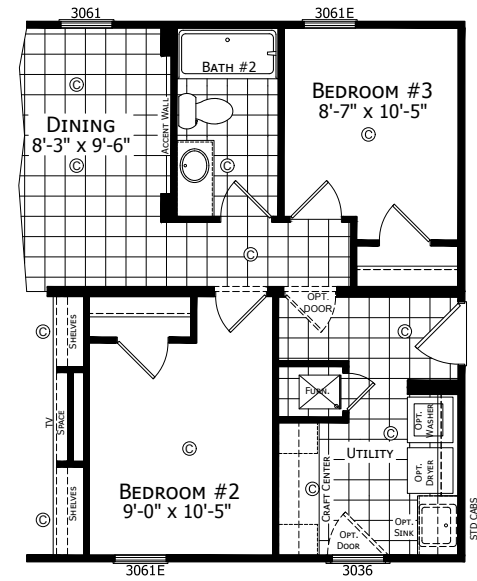

Riddleton

Summit Series

Factory Expo

"Factory Direct Pricing" HOME CENTERS

3 Bedroom, 2 Bath
Approx. 1,420 Sq. Ft.

Last Updated: 9-11-19

OPTIONAL FRONT ENTRY

OPTIONAL UTILITY ROOM "B"