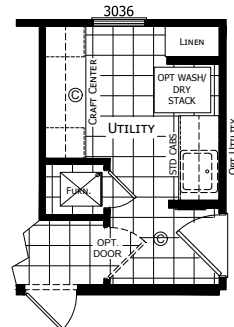

Riddleton

Summit Series

Factory Expo

"Factory Direct Pricing" HOME CENTERS

3 Bedroom, 2 Bath
Approx. 1,420 Sq. Ft.

Last Updated: 9-11-19

OPTIONAL FRONT ENTRY

OPTIONAL UTILITY ROOM "B"

OPTIONAL MASTER BATH

Factory Expo Home Centers
6855 West 700 South
Topeka, Indiana 46571

I authorize Factory Expo to build my house, per this plan.
X _____
Customer Signature/Date

1-800-581-5380 www.FactoryDirectMobileHomes.com 1-800-581-5380 www.FactoryDirectMobileHomes.com