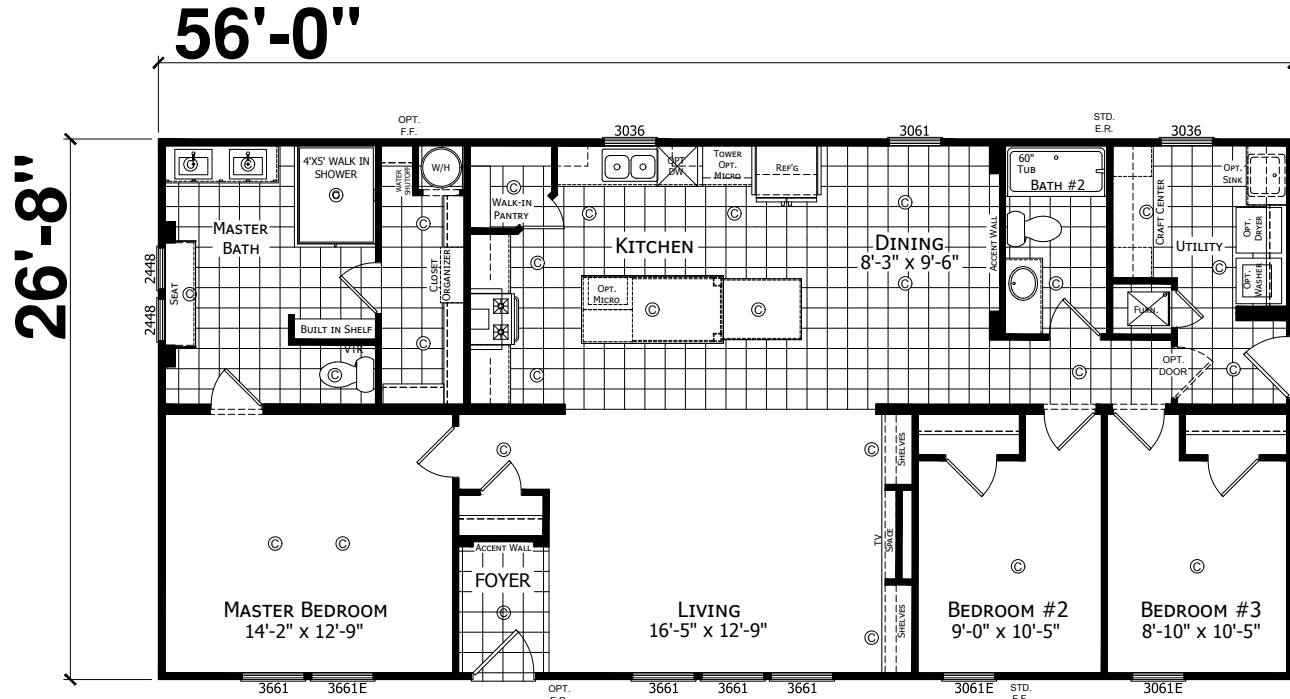

Riddleton

Summit Series

Factory Expo

"Factory Direct Pricing" HOME CENTERS

3 Bedroom, 2 Bath
Approx. 1,420 Sq. Ft.

Last Updated: 9-11-19

OPTIONAL FRONT ENTRY

OPTIONAL UTILITY ROOM "B"