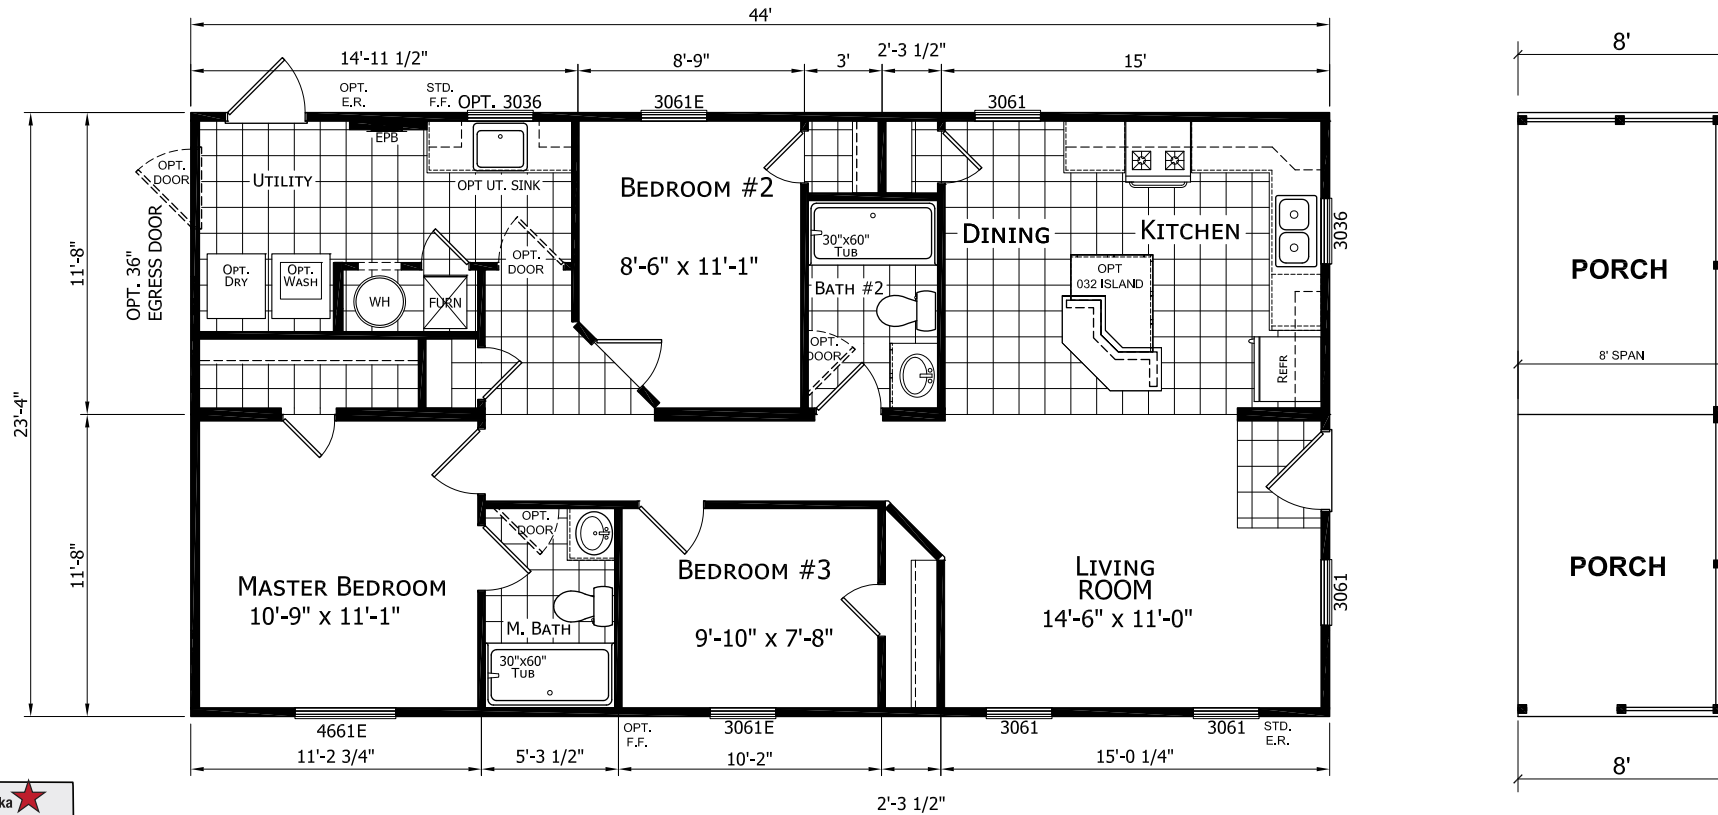

Luxhaven

Lifestyle Series

Factory Expo

"Factory Direct Pricing" HOME CENTERS

3 Bedroom, 2 Bath
Approx. 1,056 Sq. Ft.

Last Updated: 9-25-19

Floor plan available reversed. Call for details.

Factory Expo Home Centers
6855 West 700 South
Topeka, Indiana 46571