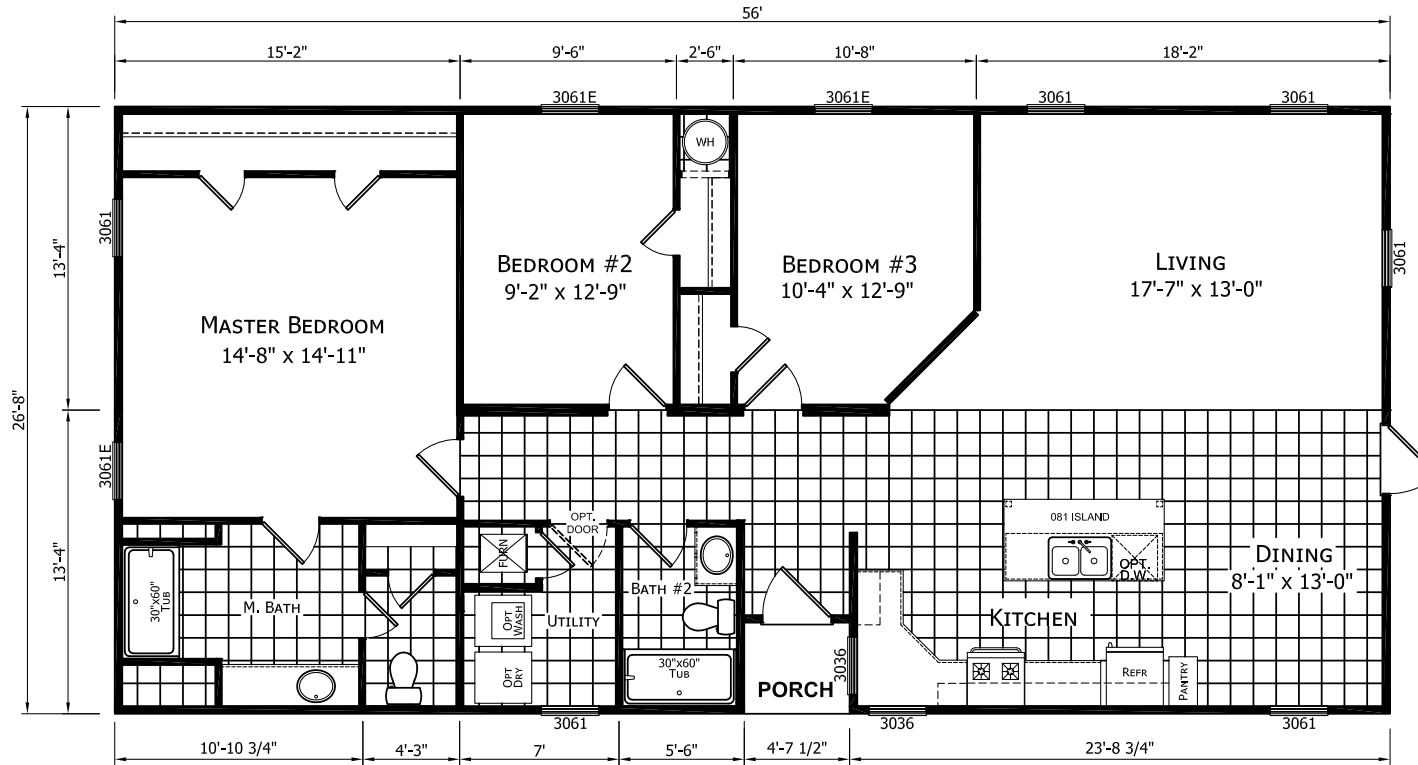

Loree
Lifestyle Series

Factory Expo
"Factory Direct Pricing" HOME CENTERS

3 Bedroom, 2 Bath
Approx. 1,512 Sq. Ft.

Last Updated: 9-25-19

Floor plan available reversed. Call for details.

OPTIONAL PORCH

Factory Expo Home Centers
6855 West 700 South
Topeka, Indiana 46571