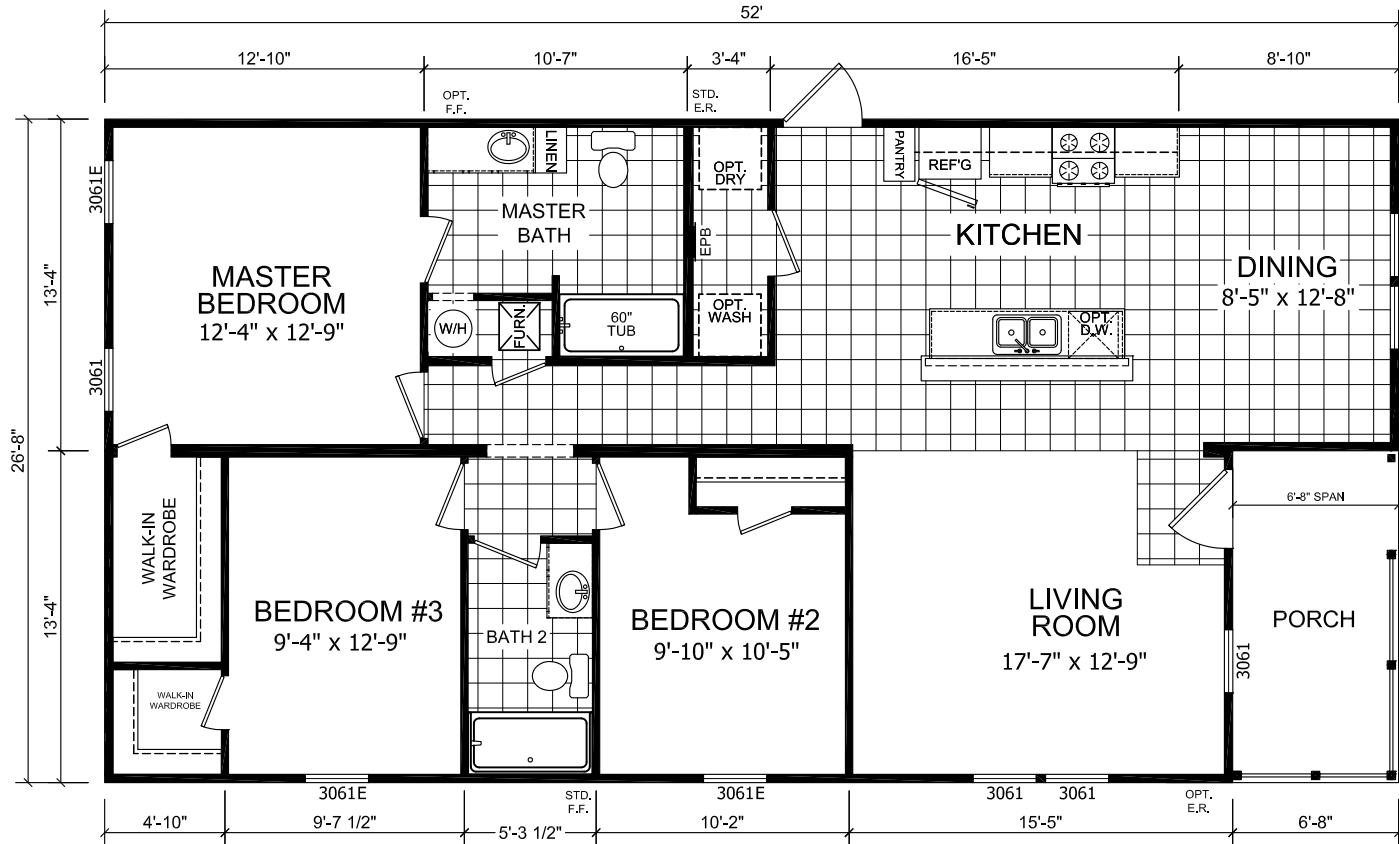

Lamong

Lifestyle Series

Factory Expo

"Factory Direct Pricing" HOME CENTERS

3 Bedroom, 2 Bath
Approx. 1,404 Sq. Ft.

Last Updated: 9-25-19

Floor plan available reversed. Call for details.

Factory Expo Home Centers
6855 West 700 South
Topeka, Indiana 46571