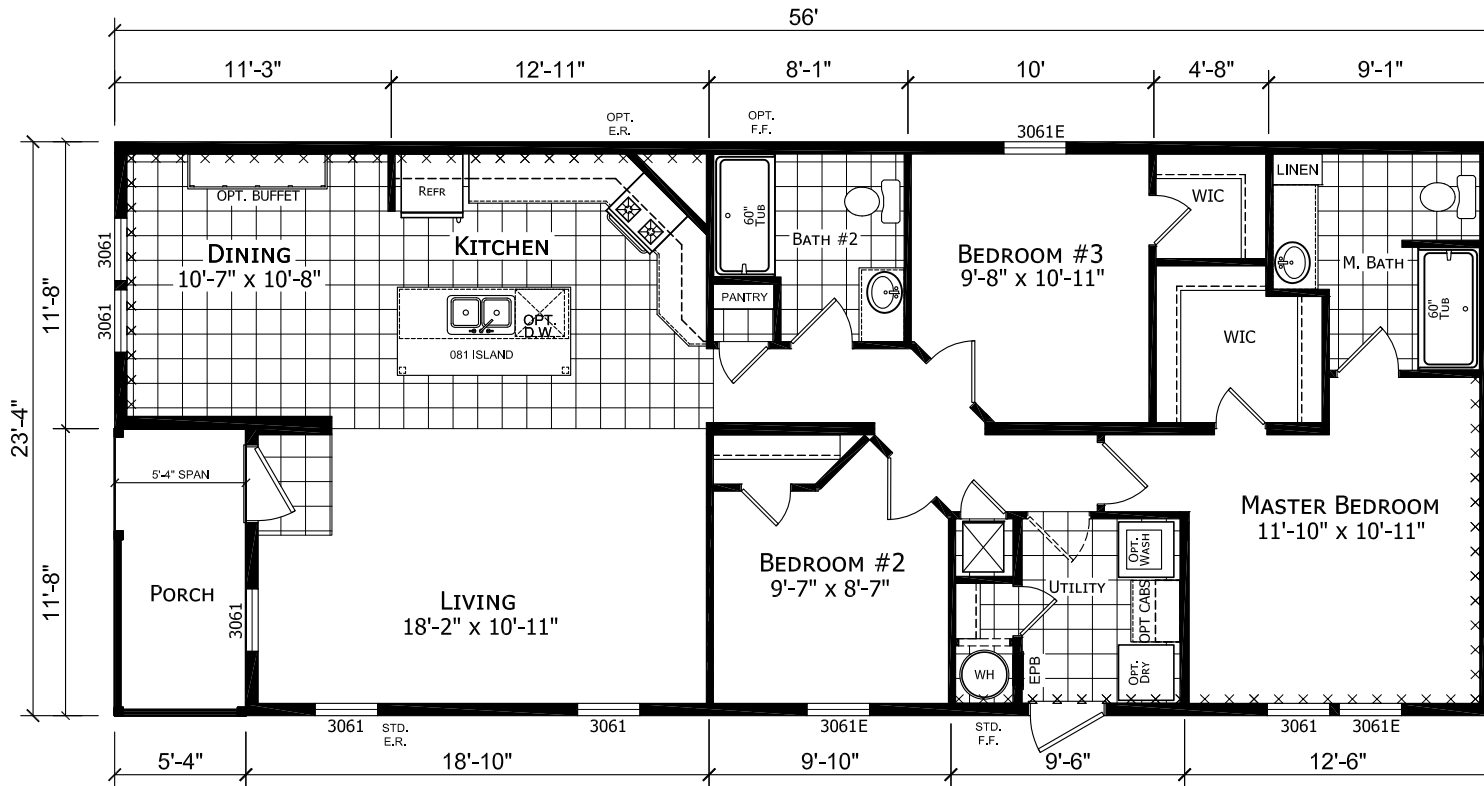

Gadsden

Lifestyle Series

Factory Expo

"Factory Direct Pricing" HOME CENTERS

3 Bedroom, 2 Bath
Approx. 1,120 Sq. Ft.

Last Updated: 9-25-19

Floor plan available reversed. Call for details.

Factory Expo Home Centers
6855 West 700 South
Topeka, Indiana 46571