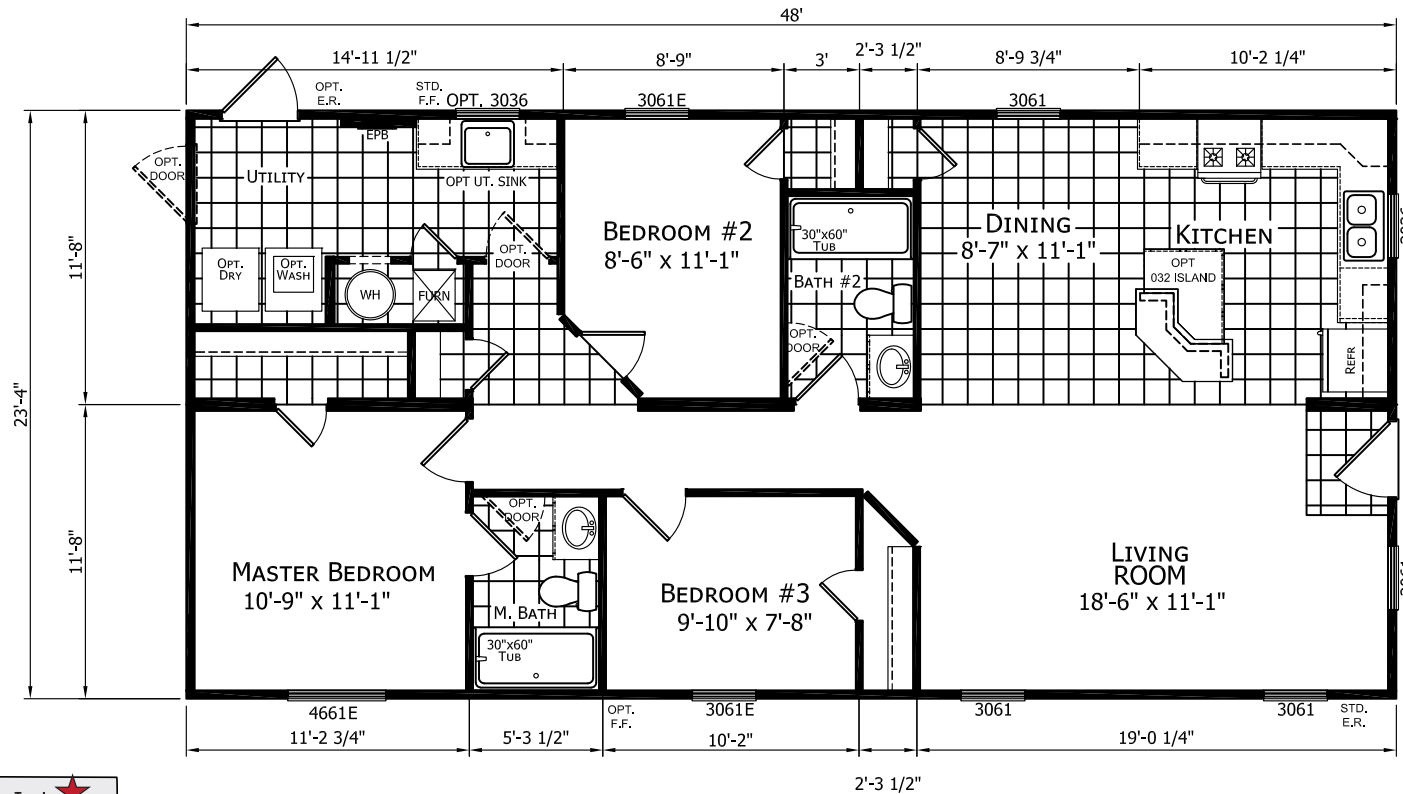

Boxley
Lifestyle Series

Factory Expo
"Factory Direct Pricing" HOME CENTERS

3 Bedroom, 2 Bath
Approx. 1,152 Sq. Ft.

Last Updated: 9-25-19

OPTIONAL PORCH

Floor plan available reversed. Call for details.

I authorize Factory Expo to build my house, per this plan.