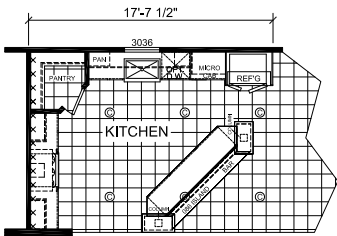

Dogwood

Gold Star Multi-Section Series

Factory Expo

"Factory Direct Pricing" HOME CENTERS

3 Bedroom, 2 Bath
Approx. 1,600 Sq. Ft.

Last Updated: 8-13-19

OPTIONAL MASTER BATH #2

OPTIONAL KITCHEN

OPT. ULTIMATE KITCHEN #2

Factory Expo Home Centers
6855 West 700 South
Topeka, Indiana 46571

OPTIONAL MASTER BATH #1

OPTIONAL MASTER BATH #3

OPTIONAL SERENITY BATH

OPT. RADIANT SPA BATH

I authorize Factory Expo to build my house, per this plan.