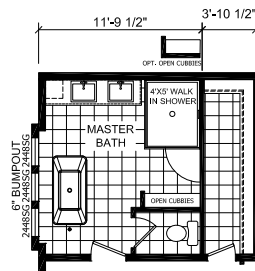

Dogwood

Gold Star Multi-Section Series

Factory Expo

"Factory Direct Pricing" HOME CENTERS

3 Bedroom, 2 Bath
Approx. 1,600 Sq. Ft.

Last Updated: 8-13-19

OPTIONAL MASTER BATH #2

OPTIONAL KITCHEN

OPT. ULTIMATE KITCHEN #2

Factory Expo Home Centers
6855 West 700 South
Topeka, Indiana 46571

OPTIONAL MASTER BATH #1

OPTIONAL MASTER BATH #3

OPTIONAL SERENITY BATH

OPT. RADIANT SPA BATH

I authorize Factory Expo to build my house, per this plan.