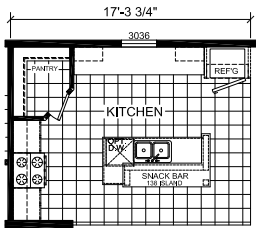

Dogwood

Gold Star Multi-Section Series

Factory Expo

"Factory Direct Pricing" HOME CENTERS

3 Bedroom, 2 Bath
Approx. 1,600 Sq. Ft.

Last Updated: 8-13-19

OPTIONAL MASTER BATH #2

OPTIONAL KITCHEN

OPT. ULTIMATE KITCHEN #2

Factory Expo Home Centers
6855 West 700 South
Topeka, Indiana 46571

OPTIONAL MASTER BATH #1

OPTIONAL MASTER BATH #3

OPTIONAL SERENITY BATH

OPT. RADIANT SPA BATH

I authorize Factory Expo to build my house, per this plan.