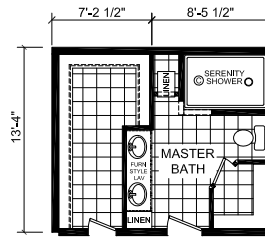

Dogwood

Gold Star Multi-Section Series

Factory Expo

"Factory Direct Pricing" HOME CENTERS

3 Bedroom, 2 Bath
Approx. 1,600 Sq. Ft.

Last Updated: 8-13-19

OPTIONAL MASTER BATH #2

OPTIONAL KITCHEN

OPT. ULTIMATE KITCHEN #2

Factory Expo Home Centers
6855 West 700 South
Topeka, Indiana 46571

OPTIONAL MASTER BATH #1

OPTIONAL MASTER BATH #3

OPTIONAL SERENITY BATH

OPT. RADIANT SPA BATH

I authorize Factory Expo to build my house, per this plan.