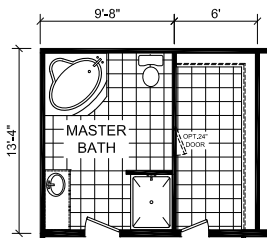

Dogwood

Gold Star Multi-Section Series

Factory Expo

"Factory Direct Pricing" HOME CENTERS

3 Bedroom, 2 Bath
Approx. 1,600 Sq. Ft.

Last Updated: 8-13-19

OPTIONAL MASTER BATH #2

OPTIONAL KITCHEN

OPT. ULTIMATE KITCHEN #2

Factory Expo Home Centers
6855 West 700 South
Topeka, Indiana 46571

OPTIONAL MASTER BATH #1

OPTIONAL MASTER BATH #3

OPTIONAL SERENITY BATH

OPT. RADIANT SPA BATH

I authorize Factory Expo to build my house, per this plan.