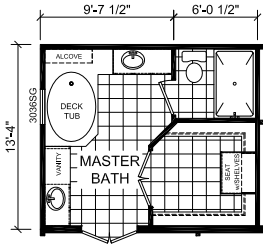

Dogwood

Gold Star Multi-Section Series

Factory Expo

"Factory Direct Pricing" HOME CENTERS

3 Bedroom, 2 Bath
Approx. 1,600 Sq. Ft.

Last Updated: 8-13-19

OPTIONAL MASTER BATH #2

OPTIONAL KITCHEN

OPT. ULTIMATE KITCHEN #2

Factory Expo Home Centers
6855 West 700 South
Topeka, Indiana 46571

OPTIONAL MASTER BATH #1

OPTIONAL MASTER BATH #3

OPTIONAL SERENITY BATH

OPT. RADIANT SPA BATH

I authorize Factory Expo to build my house, per this plan.