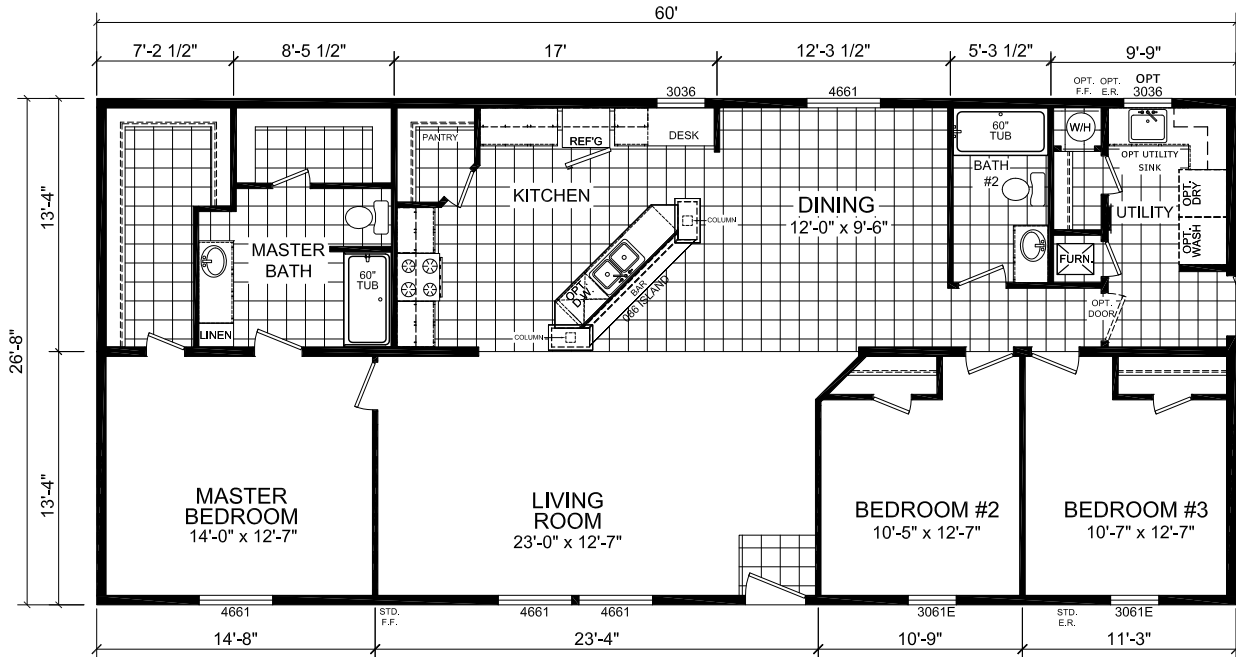

Dogwood

Gold Star Multi-Section Series

Factory Expo

"Factory Direct Pricing" HOME CENTERS

3 Bedroom, 2 Bath
Approx. 1,600 Sq. Ft.

Last Updated: 8-13-19

OPTIONAL MASTER BATH #2

OPTIONAL KITCHEN

OPT. ULTIMATE KITCHEN #2

Factory Expo Home Centers
6855 West 700 South
Topeka, Indiana 46571

OPTIONAL MASTER BATH #1

OPTIONAL MASTER BATH #3

OPTIONAL SERENITY BATH

OPT. RADIANT SPA BATH

I authorize Factory Expo to build my house, per this plan.