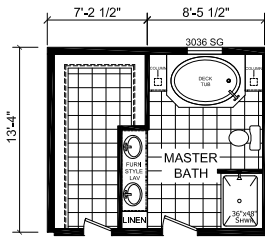

Dogwood

Gold Star Multi-Section Series

Factory Expo

"Factory Direct Pricing" HOME CENTERS

3 Bedroom, 2 Bath
Approx. 1,600 Sq. Ft.

Last Updated: 8-13-19

OPTIONAL MASTER BATH #2

OPTIONAL KITCHEN

OPT. ULTIMATE KITCHEN #2

Factory Expo Home Centers
6855 West 700 South
Topeka, Indiana 46571

OPTIONAL MASTER BATH #1

OPTIONAL MASTER BATH #3

OPTIONAL SERENITY BATH

OPT. RADIANT SPA BATH

I authorize Factory Expo to build my house, per this plan.