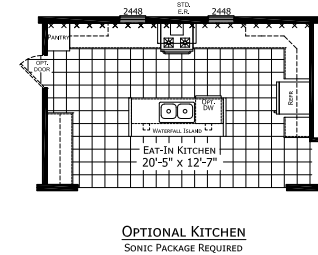

Westler

Fortune Edge II Multi-Section Series

Factory Expo

"Factory Direct Pricing" HOME CENTERS

3 Bedrooms, 2 Baths
Approx. 1,493 Sq. Ft.

Last Updated: 7-12-19

Factory Expo Home Centers
6855 West 700 South
Topeka, Indiana 46571