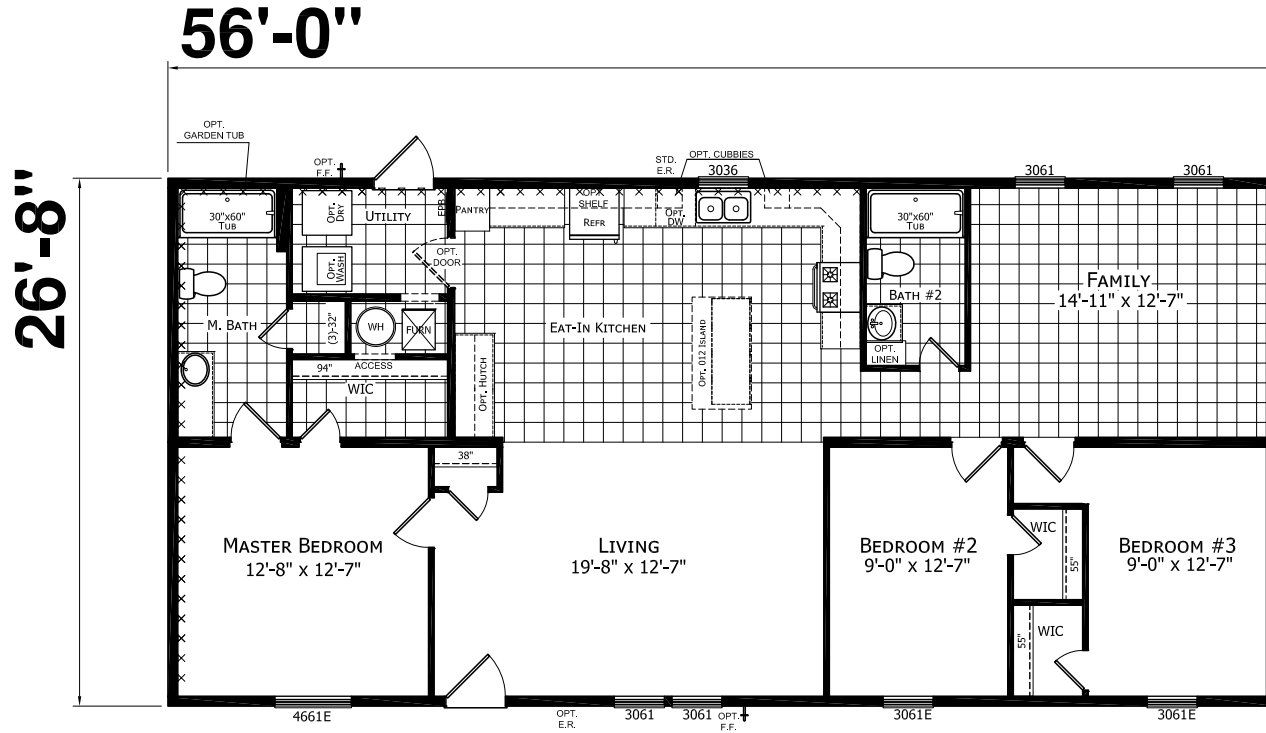

Westler

Fortune Edge II Multi-Section Series

Factory Expo

"Factory Direct Pricing" HOME CENTERS

3 Bedrooms, 2 Baths
Approx. 1,493 Sq. Ft.

Last Updated: 7-12-19

Factory Expo Home Centers
6855 West 700 South
Topeka, Indiana 46571