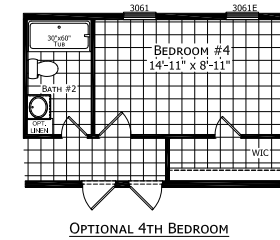

Westler

Fortune Edge II Multi-Section Series

Factory Expo

"Factory Direct Pricing" HOME CENTERS

3 Bedrooms, 2 Baths
Approx. 1,493 Sq. Ft.

Last Updated: 7-12-19

Factory Expo Home Centers
6855 West 700 South
Topeka, Indiana 46571