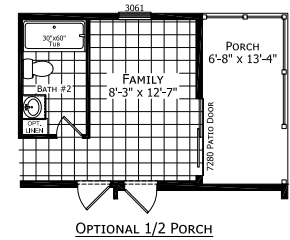

Westler

Fortune Edge II Multi-Section Series

Factory Expo

"Factory Direct Pricing" HOME CENTERS

3 Bedrooms, 2 Baths
Approx. 1,493 Sq. Ft.

Last Updated: 7-12-19

Factory Expo Home Centers
6855 West 700 South
Topeka, Indiana 46571