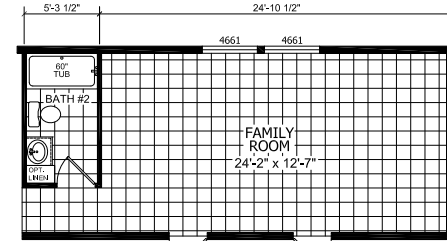

# Factory Expo

"Factory Direct Pricing" HOME CENTERS

4 Bedrooms, 2 Baths  
Approx. 1,813 Sq. Ft.

Last Updated: 7-9-19

OPT. BEDROOM #5

OPT. FAMILY ROOM

OPT GUEST CLOSET

I authorize Factory Expo to build my house, per this plan.