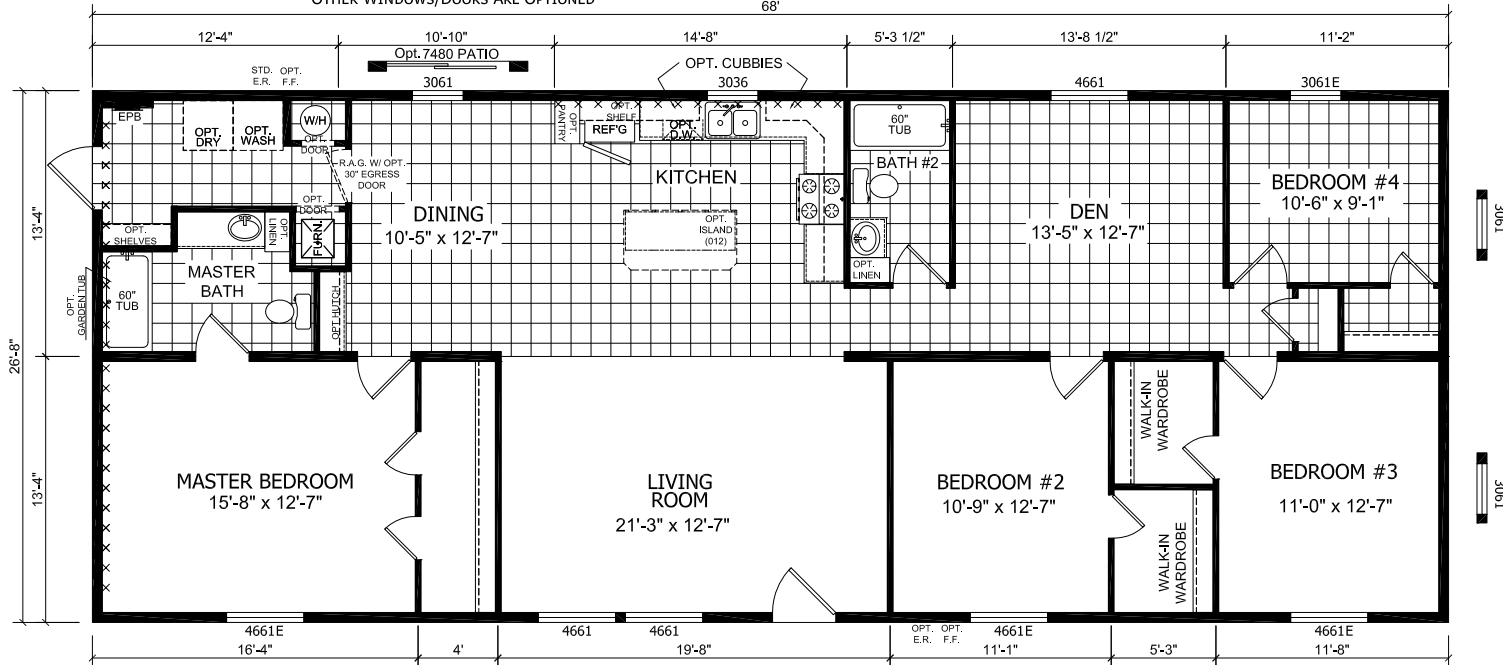

# Factory Expo

"Factory Direct Pricing" HOME CENTERS

4 Bedrooms, 2 Baths  
Approx. 1,813 Sq. Ft.

Last Updated: 7-9-19

OPT. BEDROOM #5

OPT. FAMILY ROOM

OPT GUEST CLOSET

I authorize Factory Expo to build my house, per this plan.