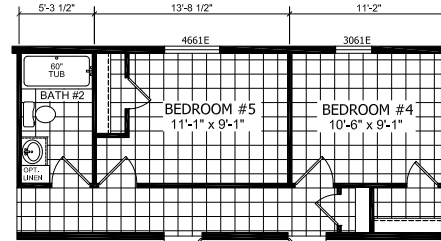

# Factory Expo

"Factory Direct Pricing" HOME CENTERS

4 Bedrooms, 2 Baths  
Approx. 1,813 Sq. Ft.

Last Updated: 7-9-19

OPT. BEDROOM #5

OPT. FAMILY ROOM

OPT GUEST CLOSET

I authorize Factory Expo to build my house, per this plan.