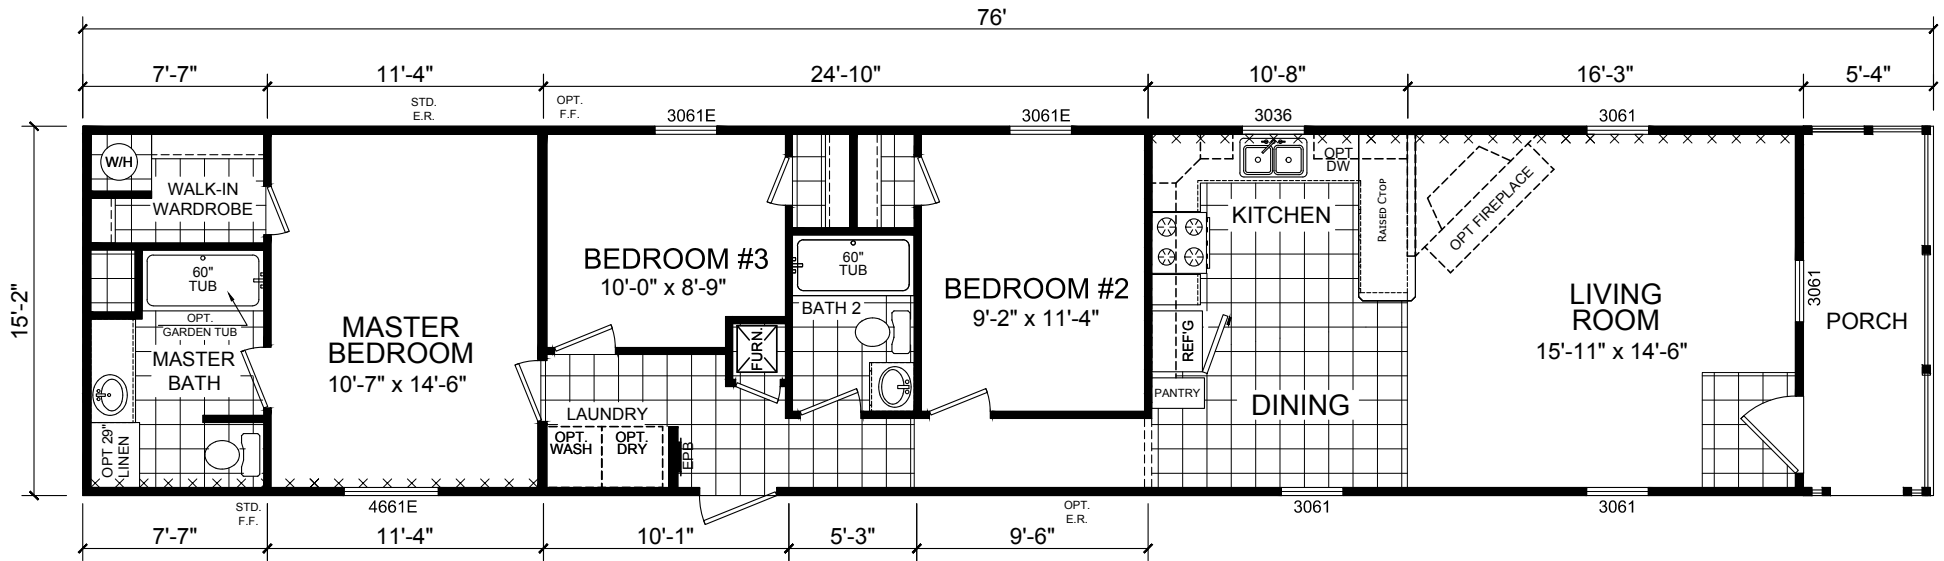

# Portage

Gold Star Single Section Series

# Factory Expo

"Factory Direct Pricing" HOME CENTERS

**3 Bedrooms, 2 Baths**  
**Approx. 1,152 Sq. Ft.**

Last Updated: 6-3-19

Factory Expo Home Centers  
6855 West 700 South  
Topeka, Indiana 46571

I authorize Factory Expo to build my house, per this plan.  
X \_\_\_\_\_  
Customer Signature/Date