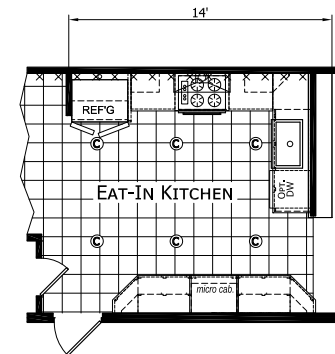

# Factory Expo

"Factory Direct Pricing" HOME CENTERS

3 Bedroom, 2 Bath  
Approx. 1,279 Sq. Ft.

Last Updated: 12-4-19

OPTION ULTIMATE KITCHEN 2

OPTION ULTIMATE KITCHEN 3

OPTIONAL LIVING ROOM OFFSET

Factory Expo Home Centers  
6855 West 700 South  
Topeka, Indiana 46571