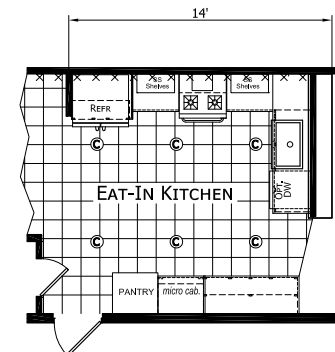

# Factory Expo

"Factory Direct Pricing" HOME CENTERS

3 Bedroom, 2 Bath  
Approx. 1,279 Sq. Ft.

Last Updated: 12-4-19

OPTION ULTIMATE KITCHEN 2

OPTION ULTIMATE KITCHEN 3

OPTIONAL LIVING ROOM OFFSET

Factory Expo Home Centers  
6855 West 700 South  
Topeka, Indiana 46571