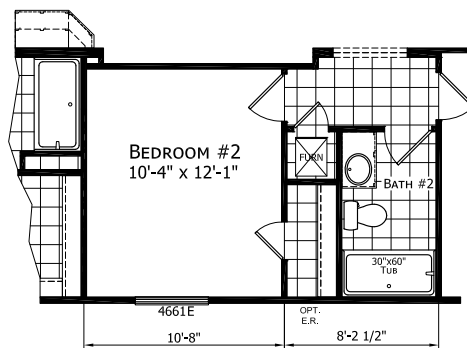

# Factory Expo

"Factory Direct Pricing" HOME CENTERS

3 Bedroom, 2 Bath  
Approx. 1,279 Sq. Ft.

Last Updated: 12-4-19

OPTION ULTIMATE KITCHEN 2

OPTION ULTIMATE KITCHEN 3

OPTIONAL LIVING ROOM OFFSET

Factory Expo Home Centers  
6855 West 700 South  
Topeka, Indiana 46571