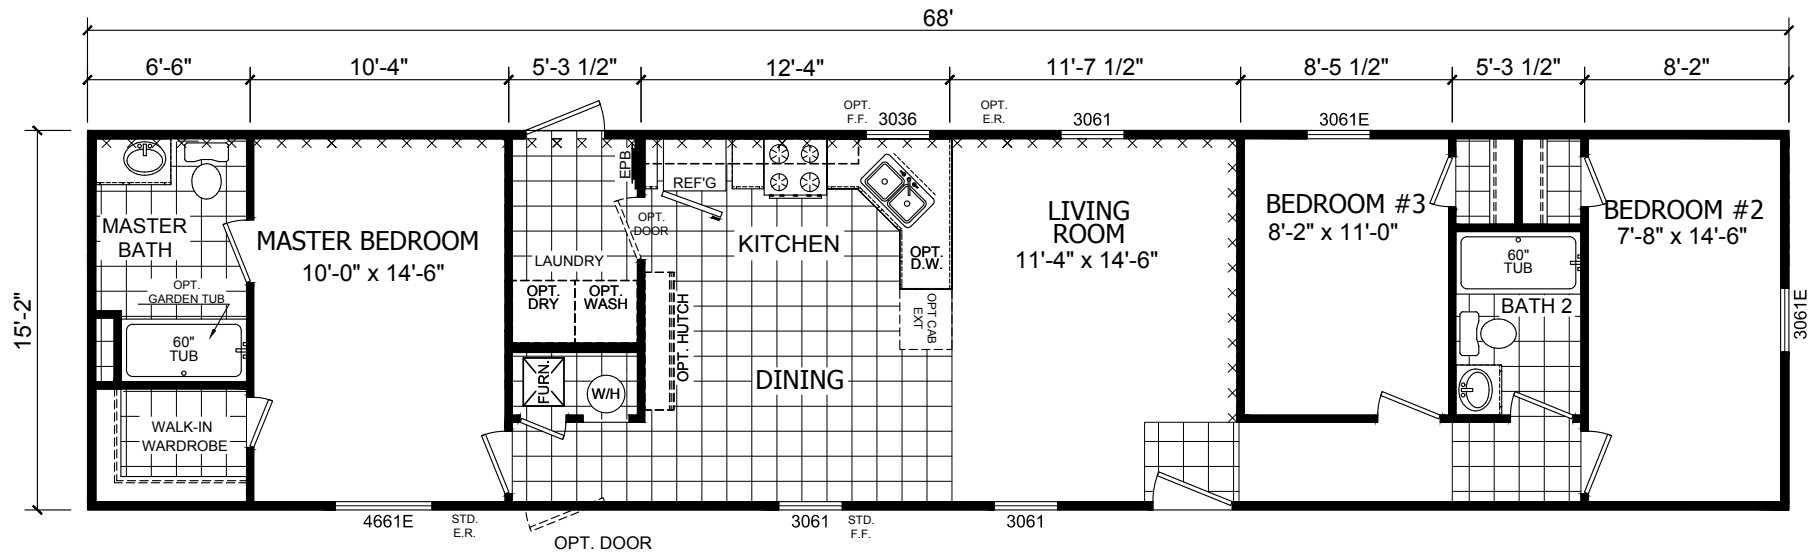

Maplecrest

Gold Star Single Section Series

Factory Expo

"Factory Direct Pricing" HOME CENTERS

3 Bedrooms, 2 Baths
Approx. 1,031 Sq. Ft.

Last Updated: 6-3-19

Factory Expo Home Centers
6855 West 700 South
Topeka, Indiana 46571