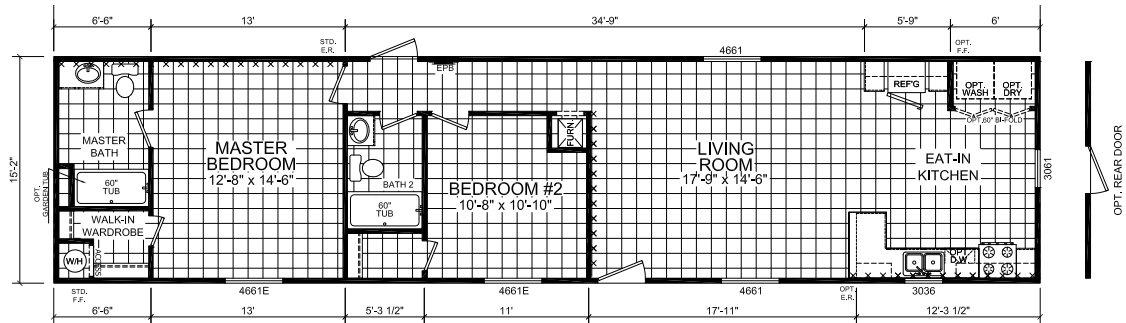

Leininger

Fortune Edge II Single Section Series

Factory Expo

"Factory Direct Pricing" HOME CENTERS

3 Bedrooms, 2 Baths
Approx. 1,001 Sq. Ft.

Last Updated: 7-15-19

2 BEDROOM VERSION

Factory Expo Home Centers
6855 West 700 South
Topeka, Indiana 46571