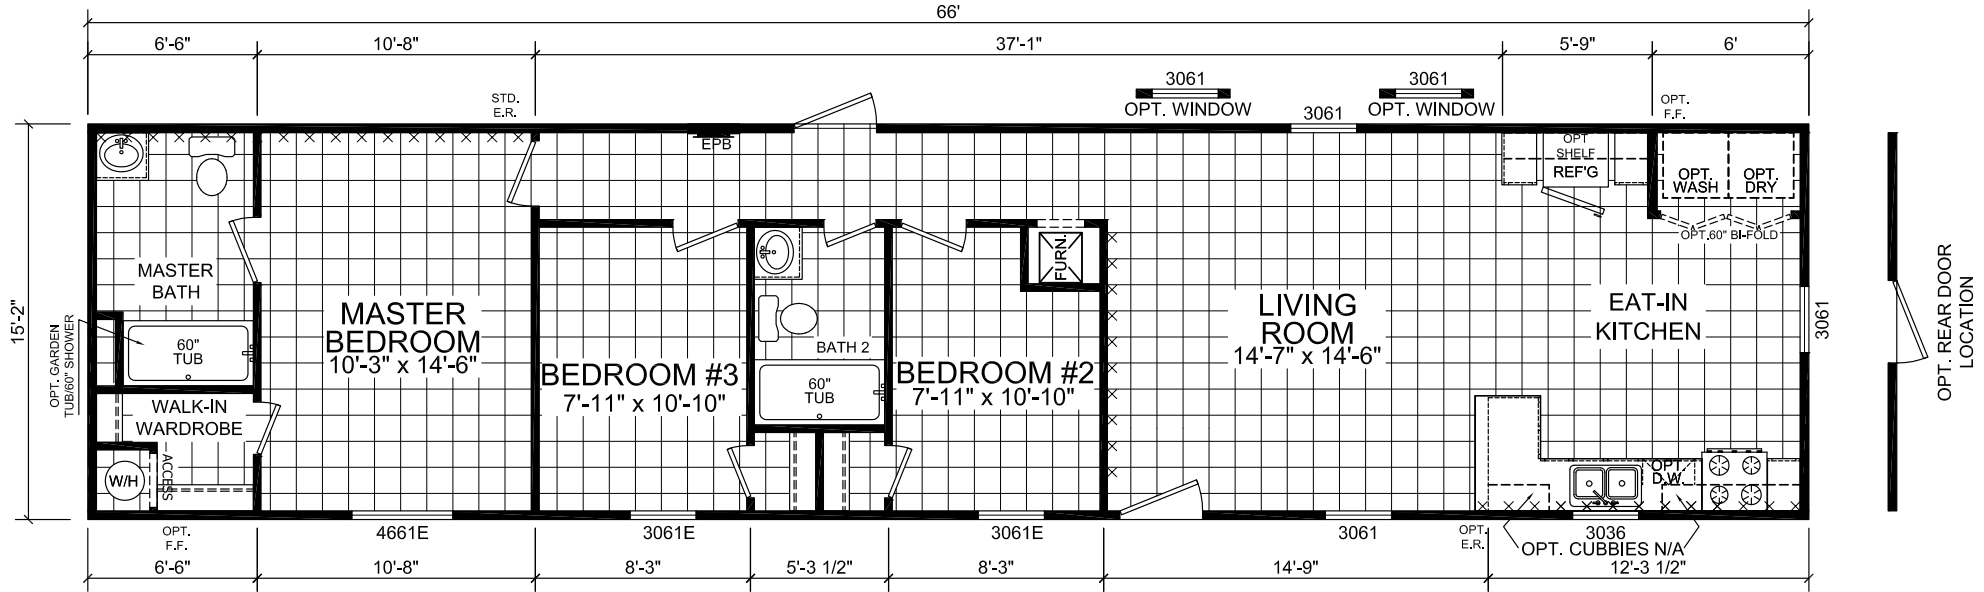

Leininger

Fortune Edge II Single Section Series

Factory Expo

"Factory Direct Pricing" HOME CENTERS

3 Bedrooms, 2 Baths
Approx. 1,001 Sq. Ft.

Last Updated: 7-15-19

2 BEDROOM VERSION

Factory Expo Home Centers
6855 West 700 South
Topeka, Indiana 46571