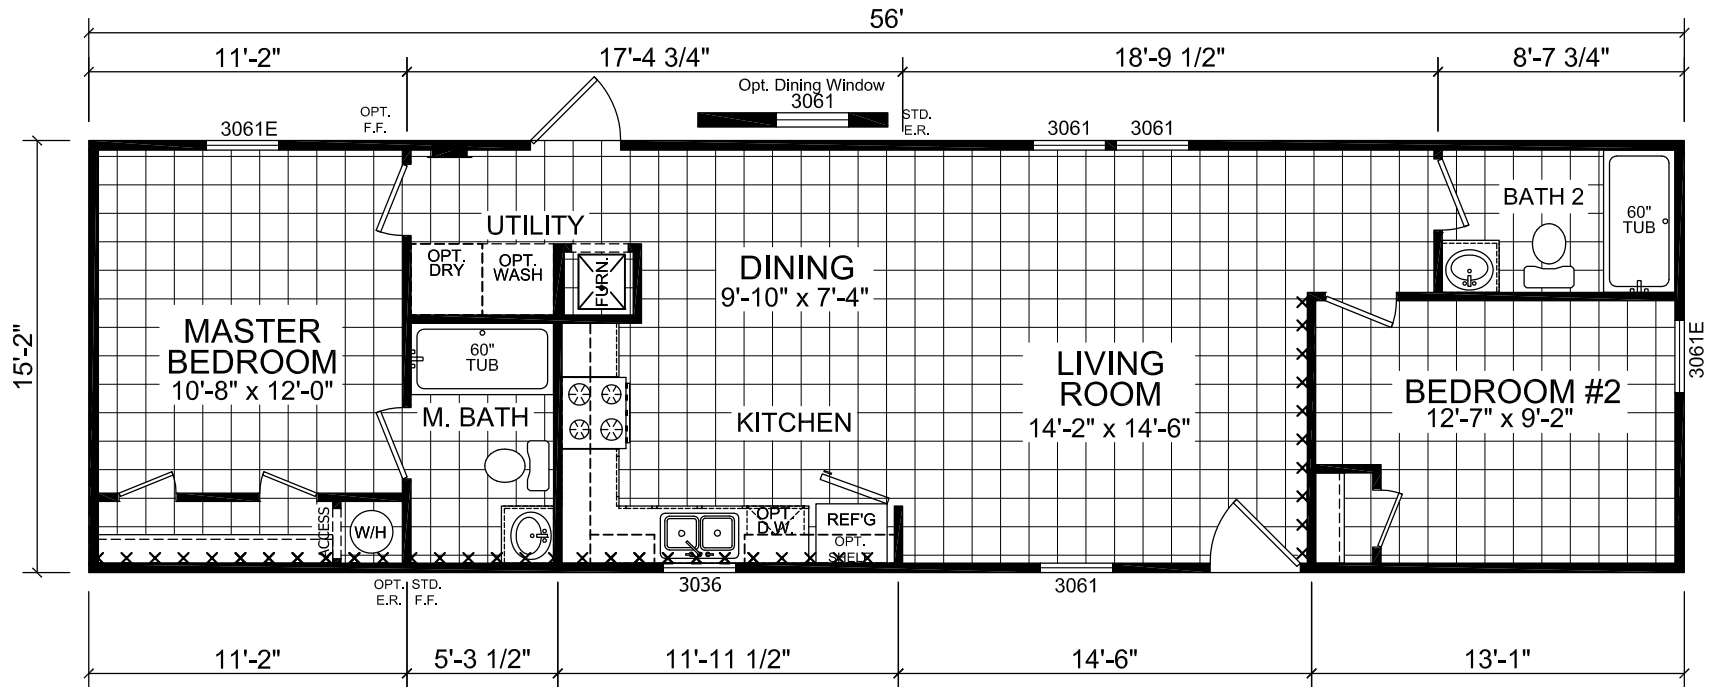

Hively

Fortune Edge II Single Section Series

Factory Expo

"Factory Direct Pricing" HOME CENTERS

2 Bedrooms, 2 Baths
Approx. 849 Sq. Ft.

Last Updated: 7-15-19

Factory Expo Home Centers
6855 West 700 South
Topeka, Indiana 46571