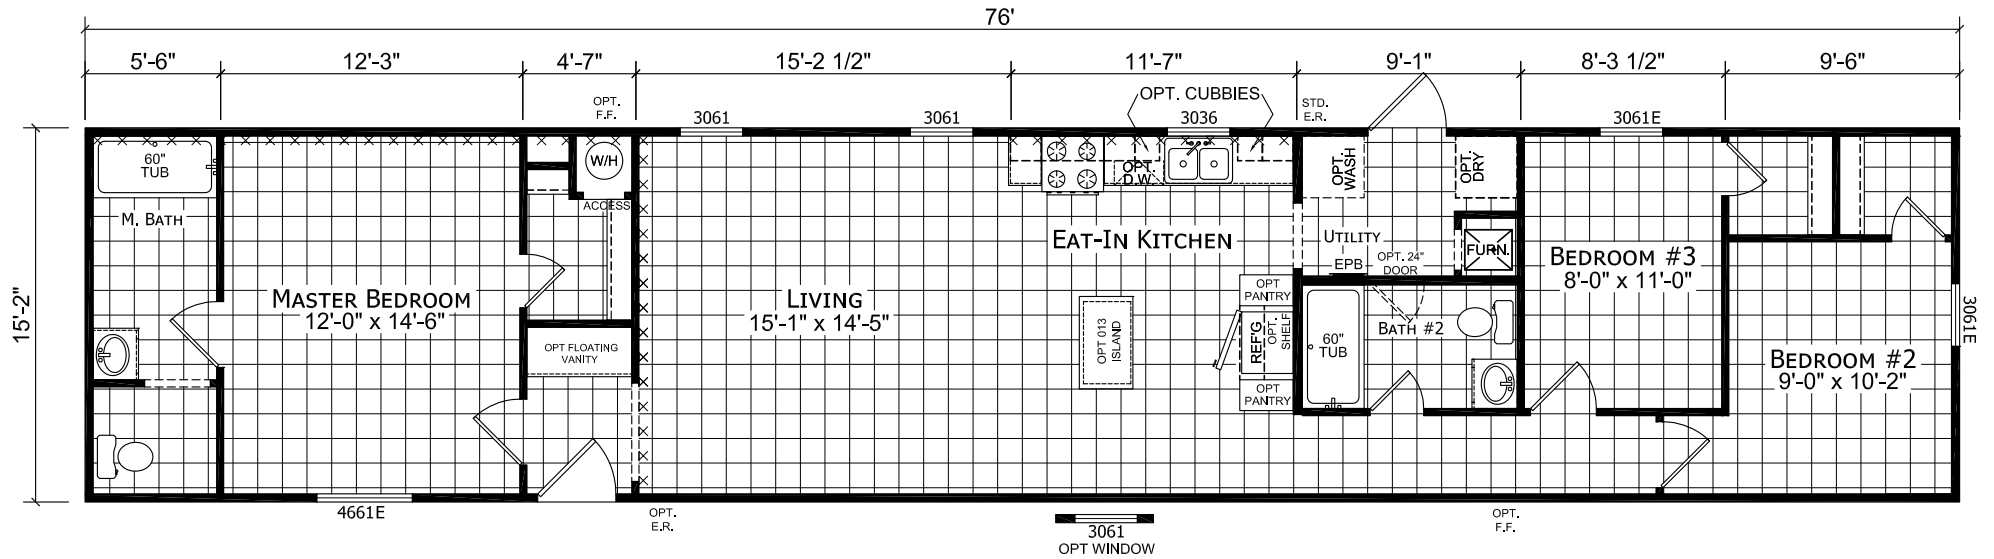

Himebaugh

Fortune Edge II Single Section Series

Factory Expo

"Factory Direct Pricing" HOME CENTERS

3 Bedrooms, 2 Baths
Approx. 1,155 Sq. Ft.

Last Updated: 7-15-19

Factory Expo Home Centers
6855 West 700 South
Topeka, Indiana 46571