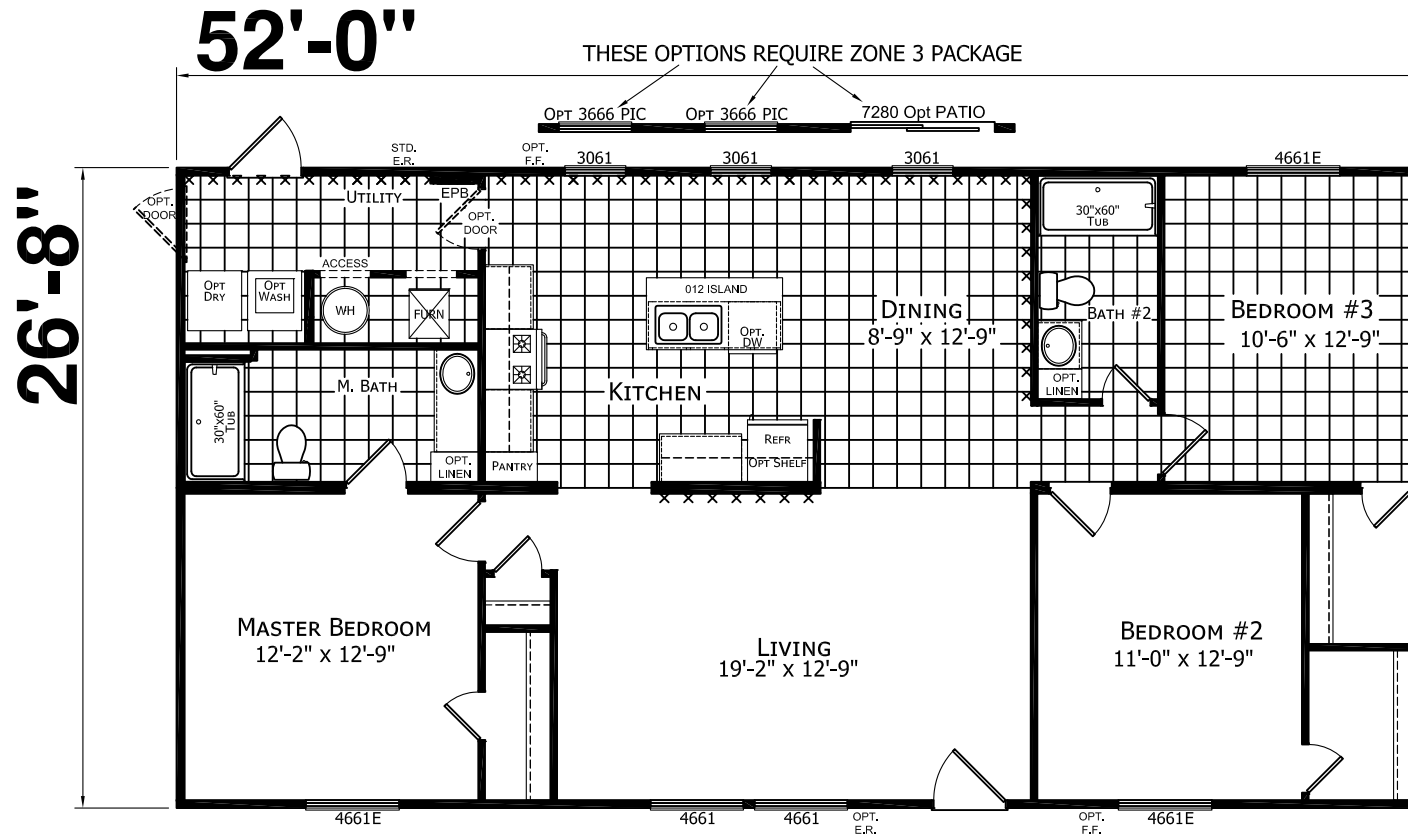

Garver

Fortune Edge II Multi-Section Series

Factory Expo

"Factory Direct Pricing" HOME CENTERS

3 Bedrooms, 2 Baths
Approx. 1,386 Sq. Ft.

Last Updated: 7-12-19

Factory Expo Home Centers
6855 West 700 South
Topeka, Indiana 46571