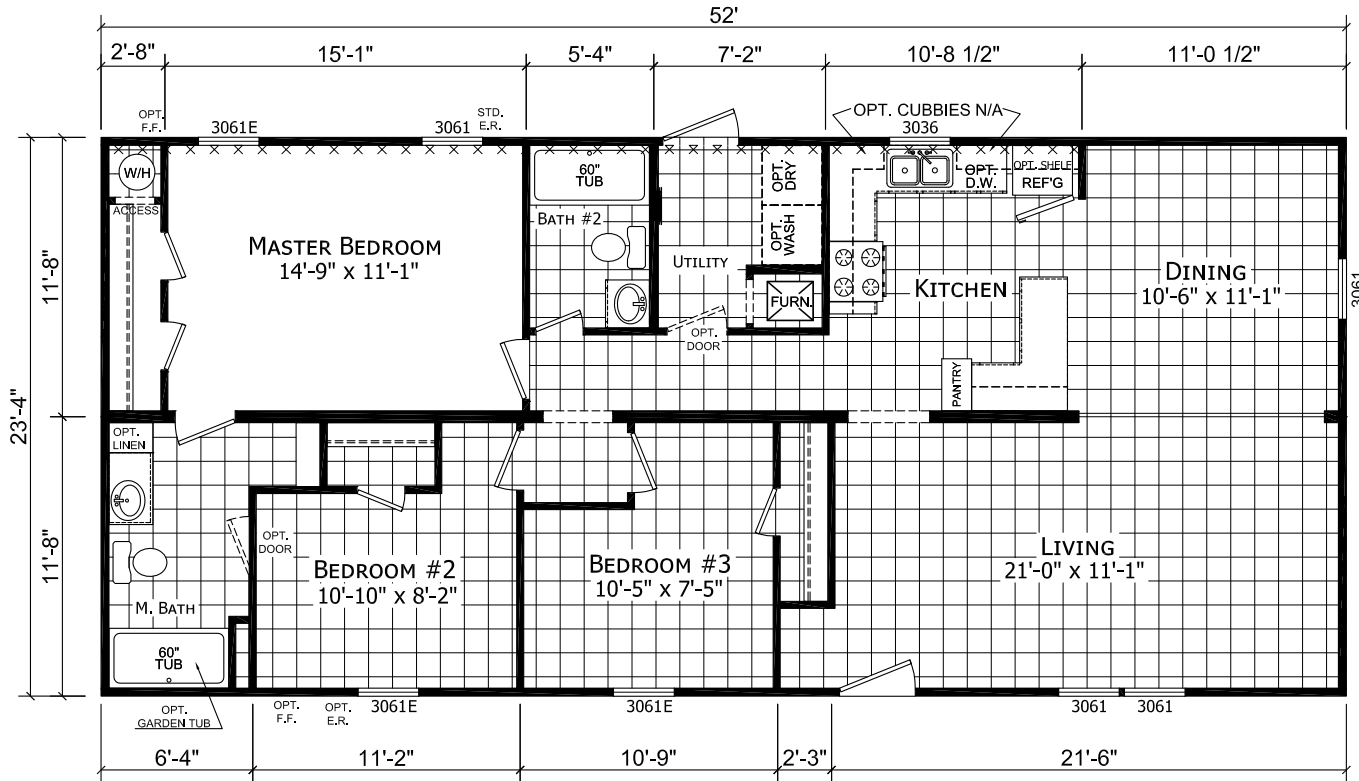

# Factory Expo

"Factory Direct Pricing" HOME CENTERS

3 Bedroom, 2 Bath  
Approx. 1,213 Sq. Ft.

Last Updated: 7-12-19

Factory Expo Home Centers  
6855 West 700 South  
Topeka, Indiana 46571

OPT GUEST CLOSET