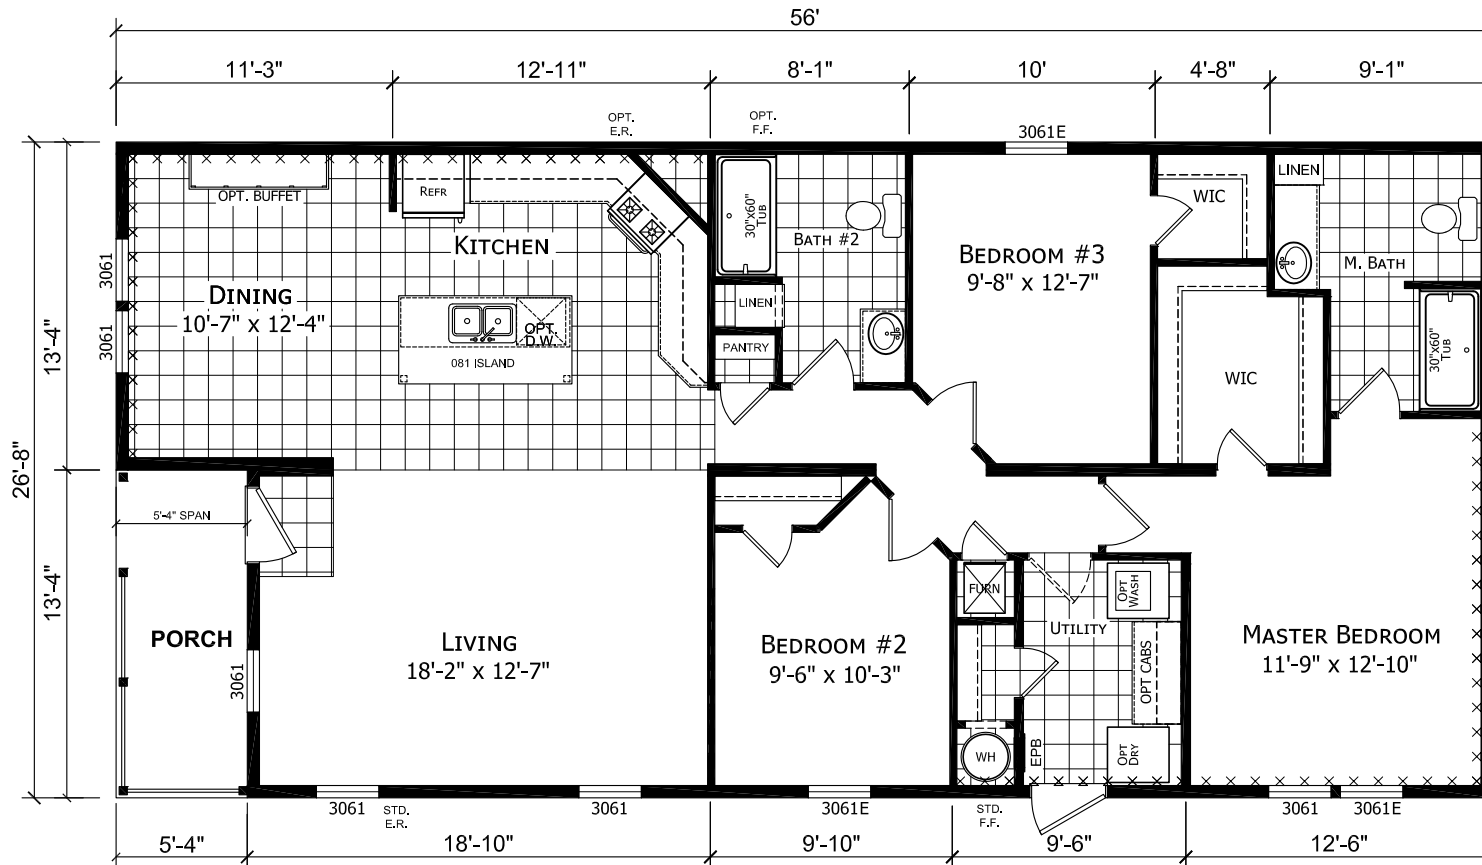

Beech

Gold Star Multi-Section Series

Factory Expo

"Factory Direct Pricing" HOME CENTERS

3 Bedroom, 2 Bath
Approx. 1,420 Sq. Ft.

Last Updated: 6-3-19

Factory Expo Home Centers
6855 West 700 South
Topeka, Indiana 46571