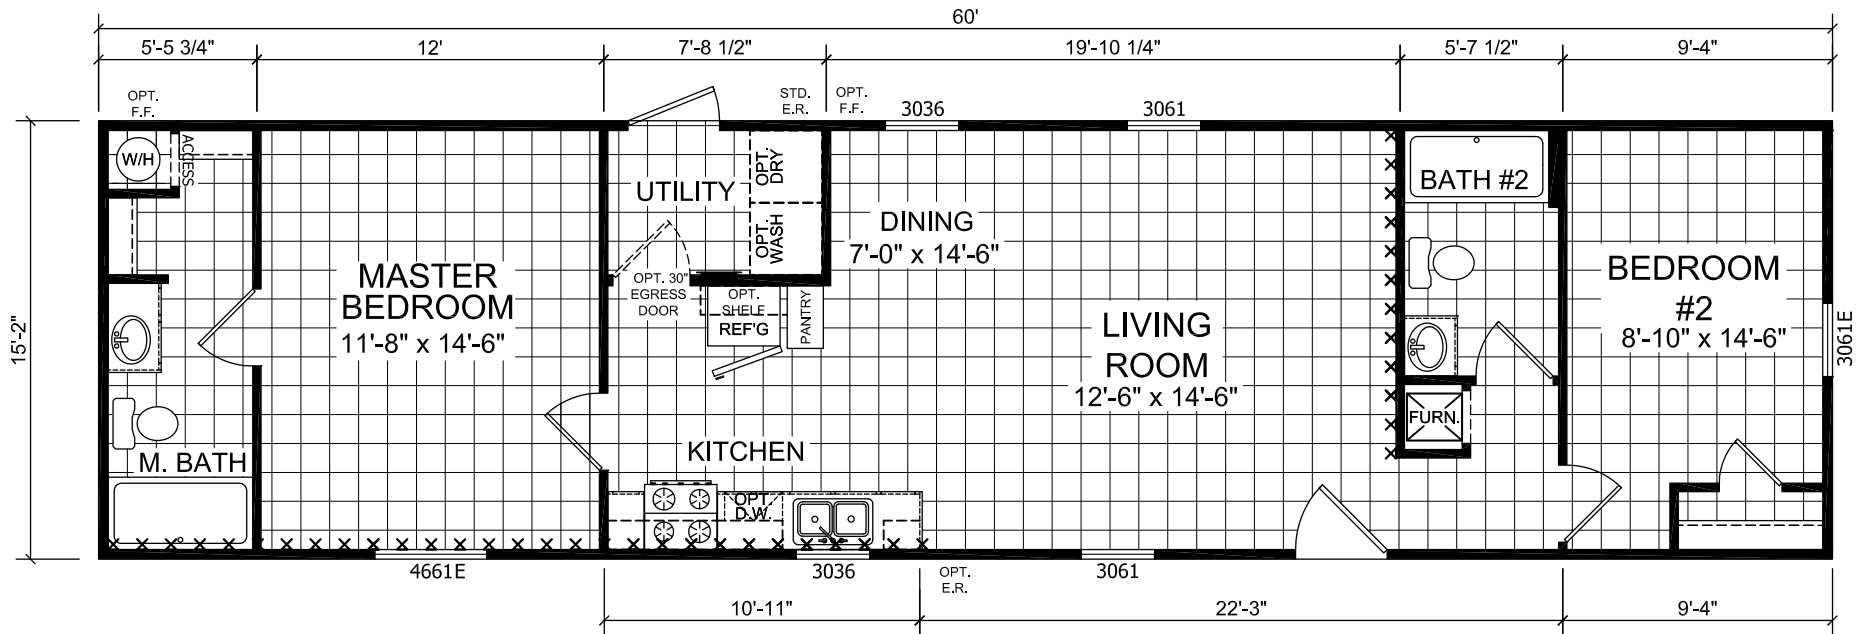

Banyan

Fortune Edge II Single Section Series

Factory Expo

"Factory Direct Pricing" HOME CENTERS

2 Bedrooms, 2 Baths
Approx. 910 Sq. Ft.

Last Updated: 7-15-19

Factory Expo Home Centers
6855 West 700 South
Topeka, Indiana 46571