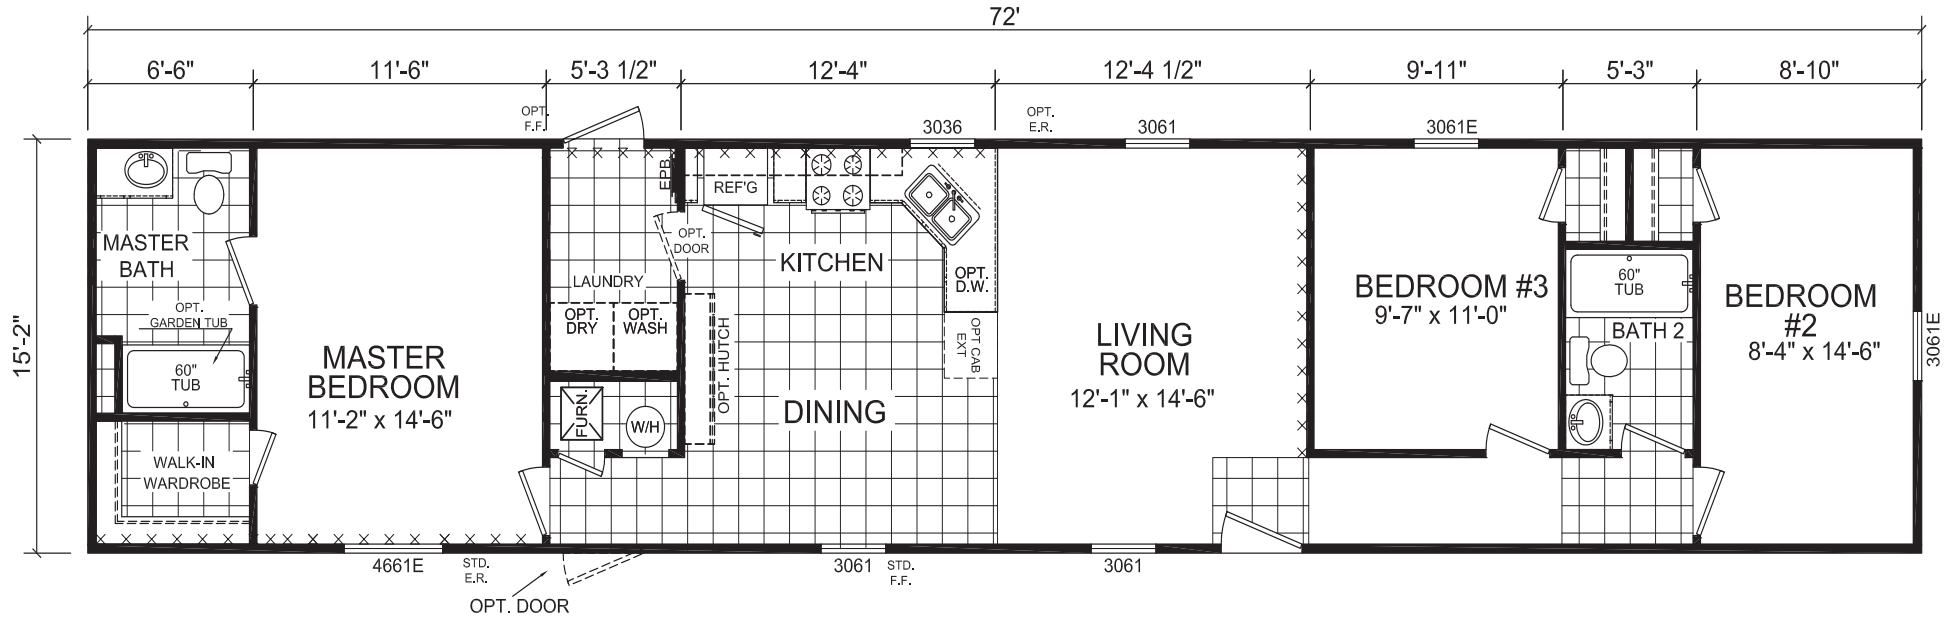

# Bloomfield

Gold Star Single Section Series

**Factory Expo**  
"Factory Direct Pricing" HOME CENTERS

**3 Bedroom, 2 Bath**  
**Approx. 1,080 Sq. Ft.**

Last Updated: 1-24-19

Factory Expo Home Centers  
6855 West 700 South  
Topeka, Indiana 46571