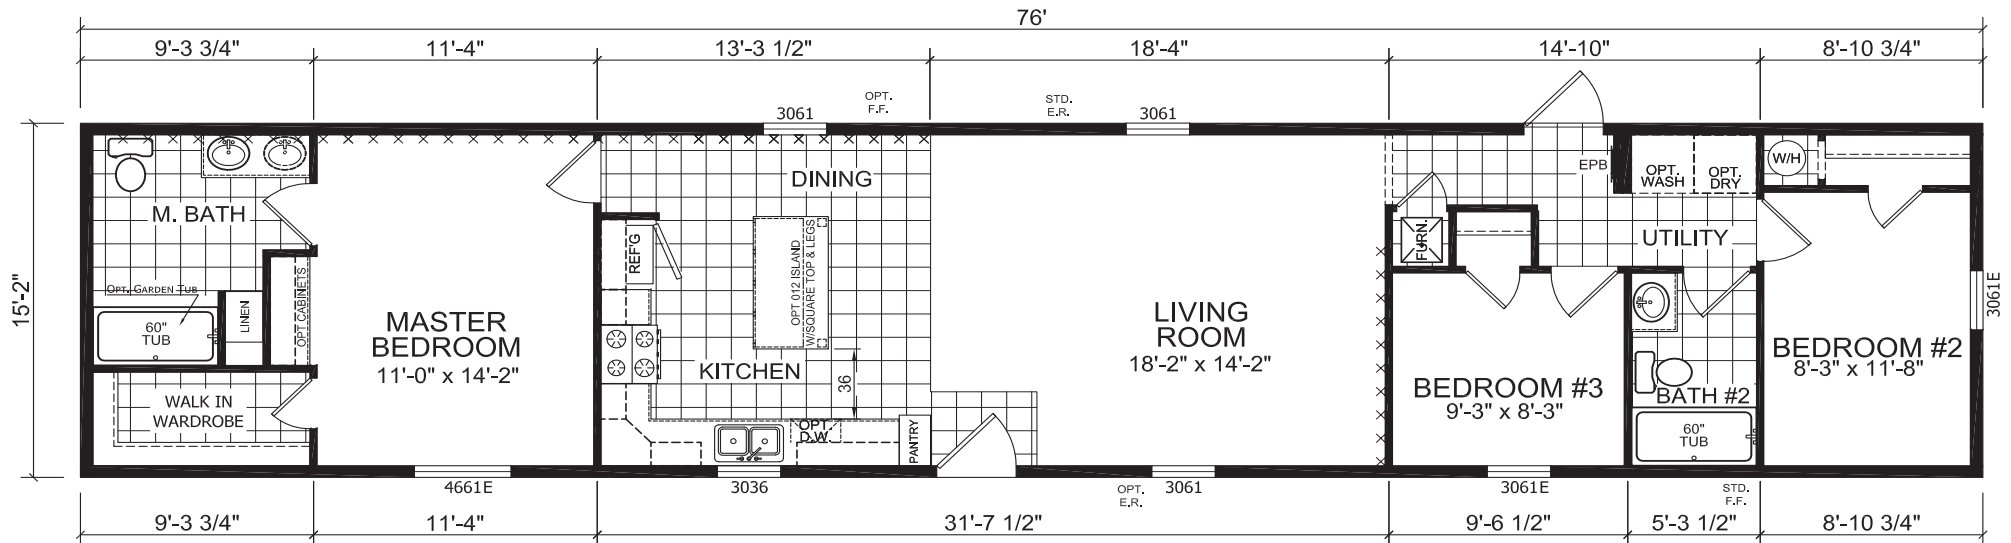

# Pokagon

Gold Star Single Section Series

**Factory Expo**  
 "Factory Direct Pricing" HOME CENTERS

**3 Bedroom, 2 Bath**  
**Approx. 1,152 Sq. Ft.**

Last Updated: 2-1-18

Factory Expo Home Centers  
 6855 West 700 South  
 Topeka, Indiana 46571