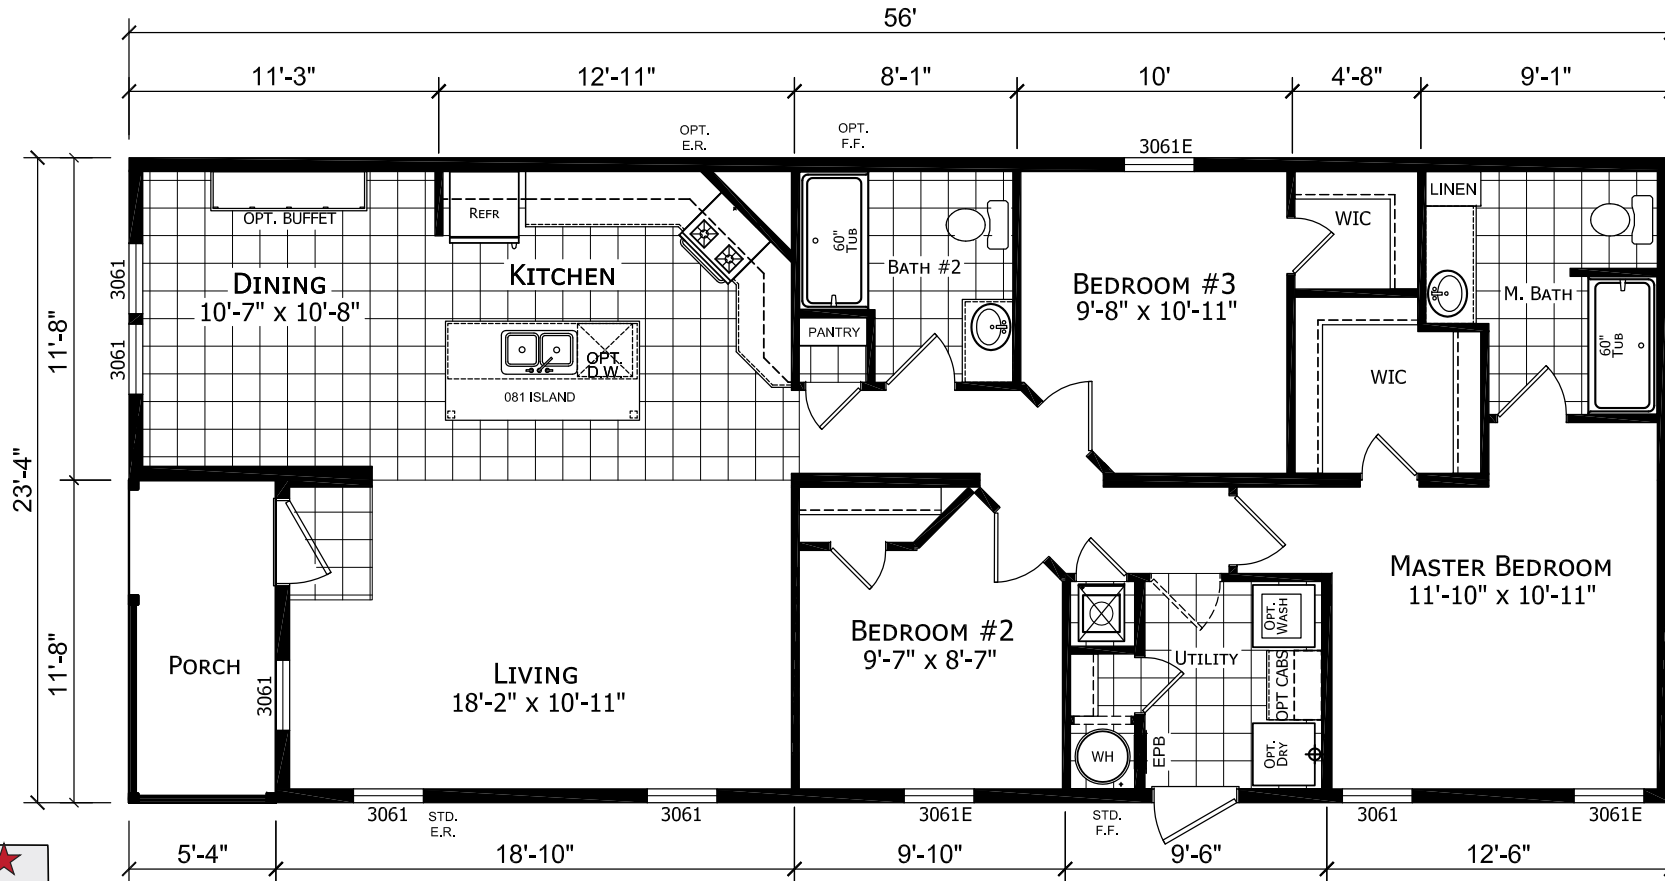

Harmonie

Gold Star Multi-Section Series

Factory Expo

"Factory Direct Value" HOME CENTERS

3 Bedroom, 2 Bath
Approx. 1,244 Sq. Ft.

Last Updated: 2-1-18

Factory Expo Home Centers
6855 West 700 South
Topeka, Indiana 46571