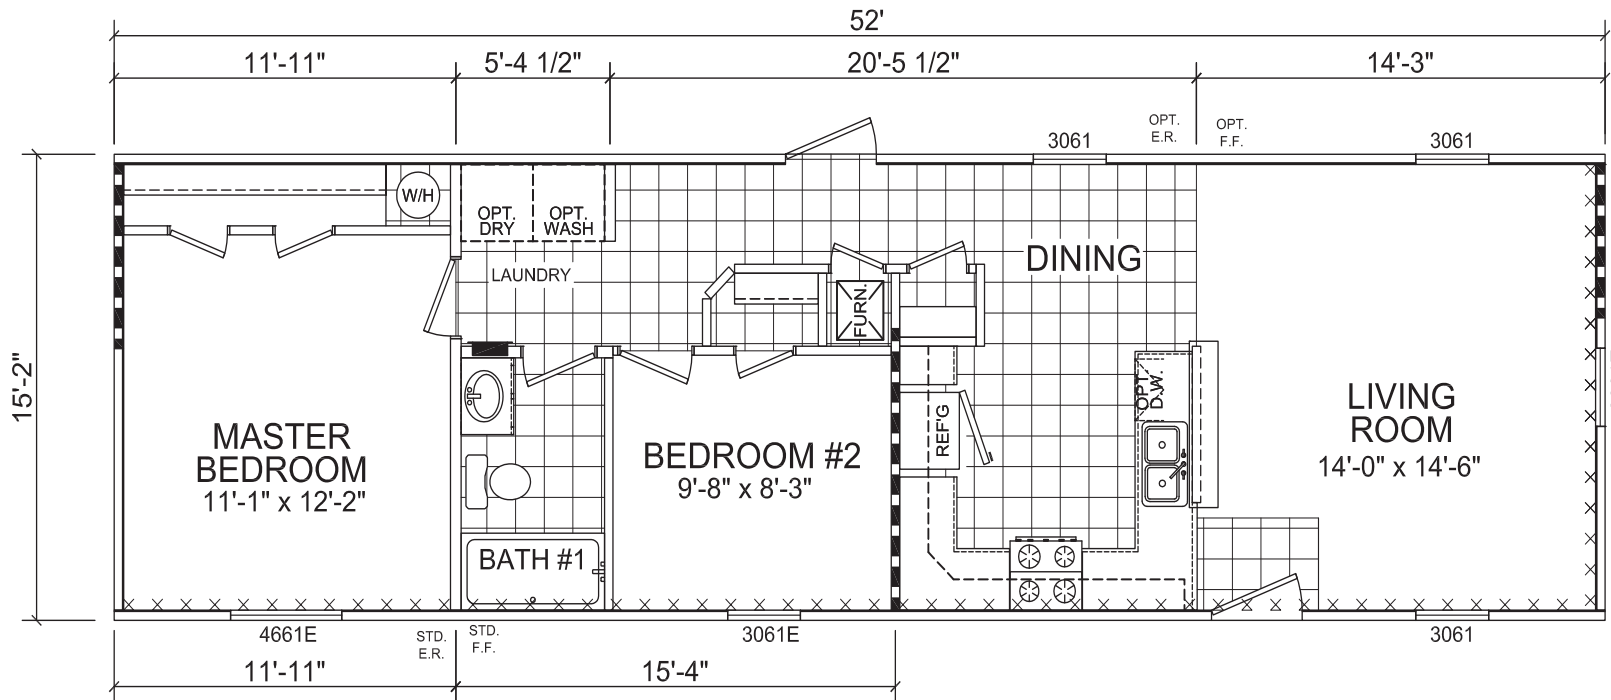

McGregor

Gold Star Single Section Series

Factory Expo

"Factory Direct Pricing" HOME CENTERS

2 Bedroom, 1 Bath Approx. 787 Sq. Ft.

Last Updated: 6-16-17

OPT. PORCH
(DOOR MOVES W/ PORCH)

I authorize Factory Expo to build my house, per this plan.