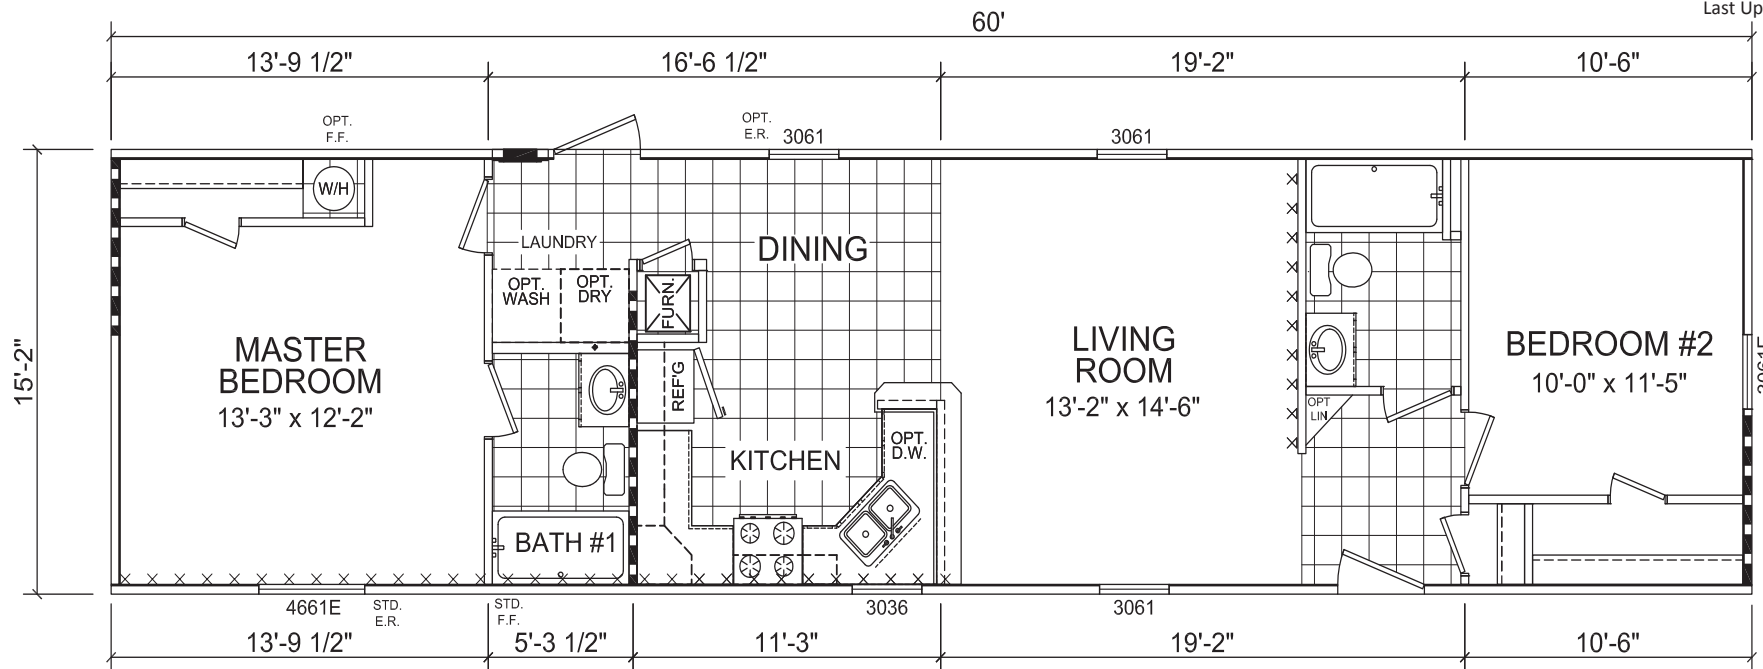

Durham

Gold Star Single Section Series

Factory Expo
 "Factory Direct Pricing" HOME CENTERS

2 Bedroom, 2 Bath
Approx. 908 Sq. Ft.

Last Updated: 6-16-17

OPTIONAL REVERSE AISLE

Factory Expo Home Centers
 6855 West 700 South
 Topeka, Indiana 46571