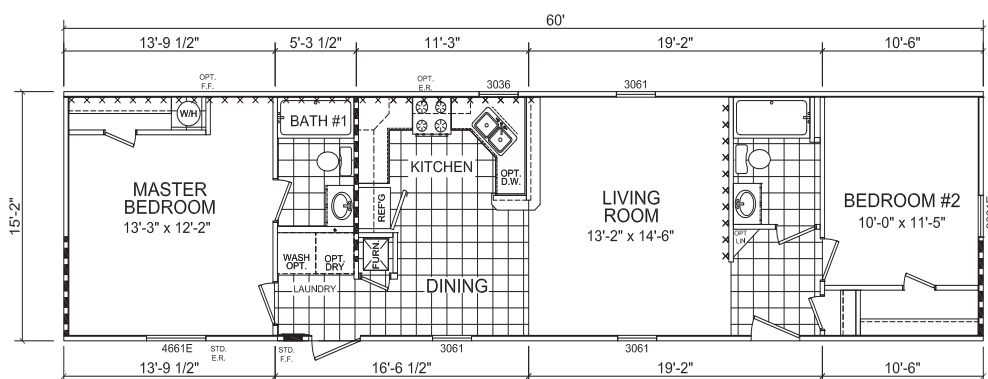

Durham

Gold Star Single Section Series

Factory Expo
 "Factory Direct Pricing" HOME CENTERS

2 Bedroom, 2 Bath
Approx. 908 Sq. Ft.

Last Updated: 6-16-17

OPTIONAL REVERSE AISLE

Factory Expo Home Centers
 6855 West 700 South
 Topeka, Indiana 46571