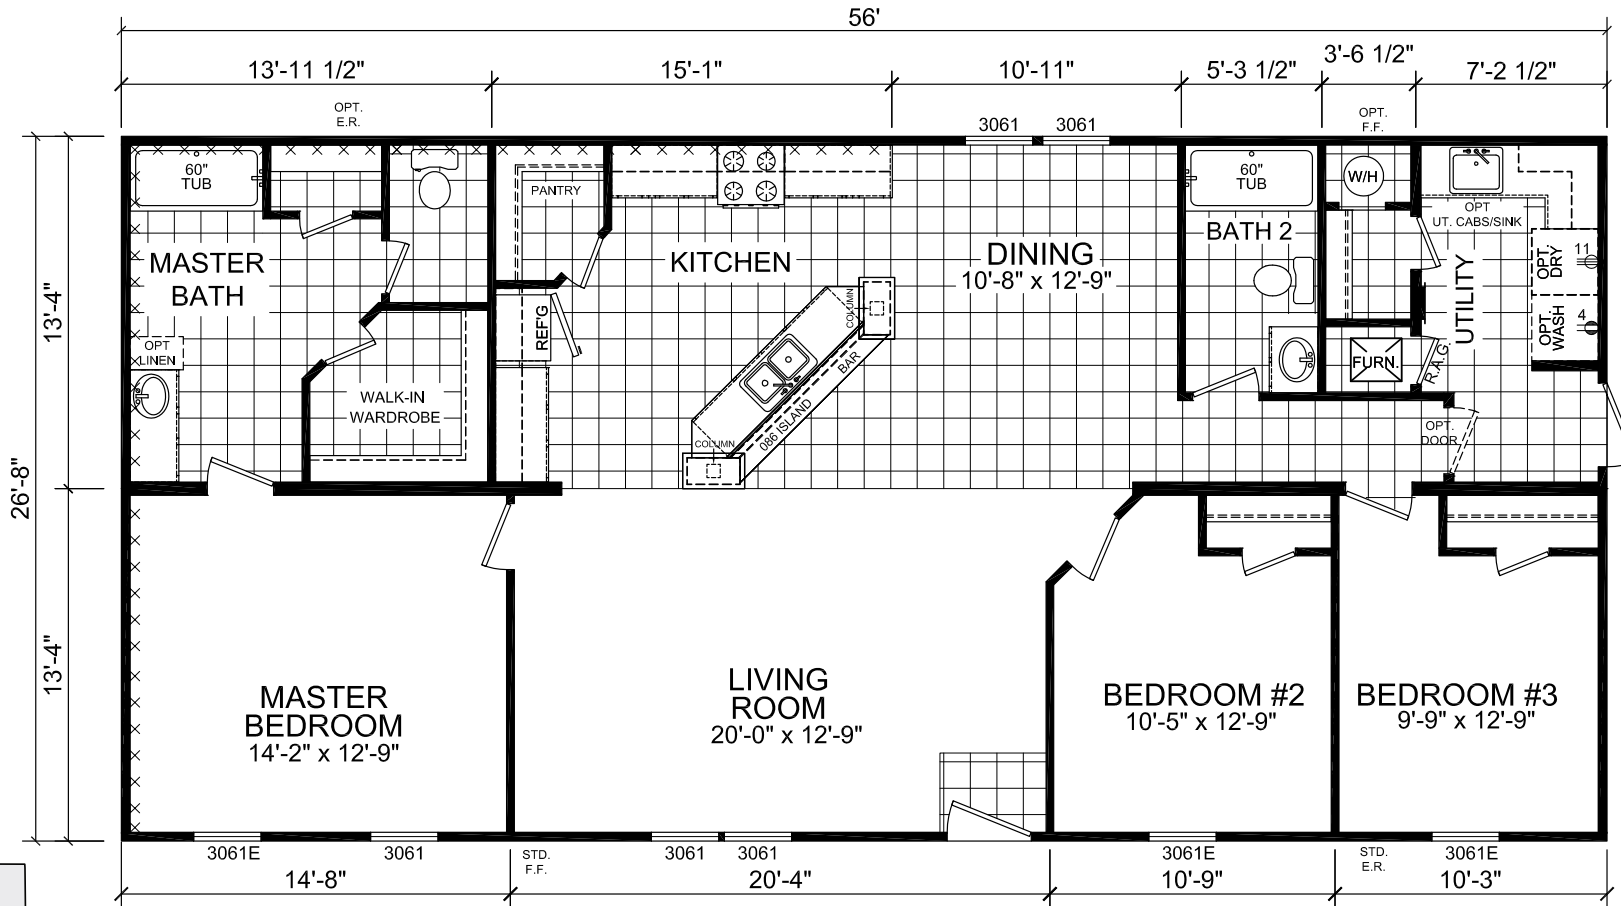

Barton

Gold Star Multi-Section Series

Factory Expo

"Factory Direct Value" HOME CENTERS

3 Bedroom, 2 Bath

Approx. 1,493 Sq. Ft.

Last Updated: 6-26-17

Factory Expo Home Centers
 6855 West 700 South
 Topeka, Indiana 46571