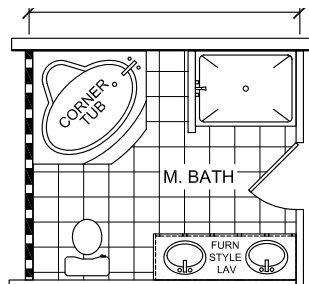

Bannister

Gold Star Multi-Section Series

Factory Expo

"Factory Direct Value" HOME CENTERS

3 Bedroom, 2 Bath
Approx. 1,706 Sq. Ft.

Last Updated: 6-16-17

OPT. GLAMOUR BATH

Factory Expo Home Centers
6855 West 700 South
Topeka, Indiana 46571