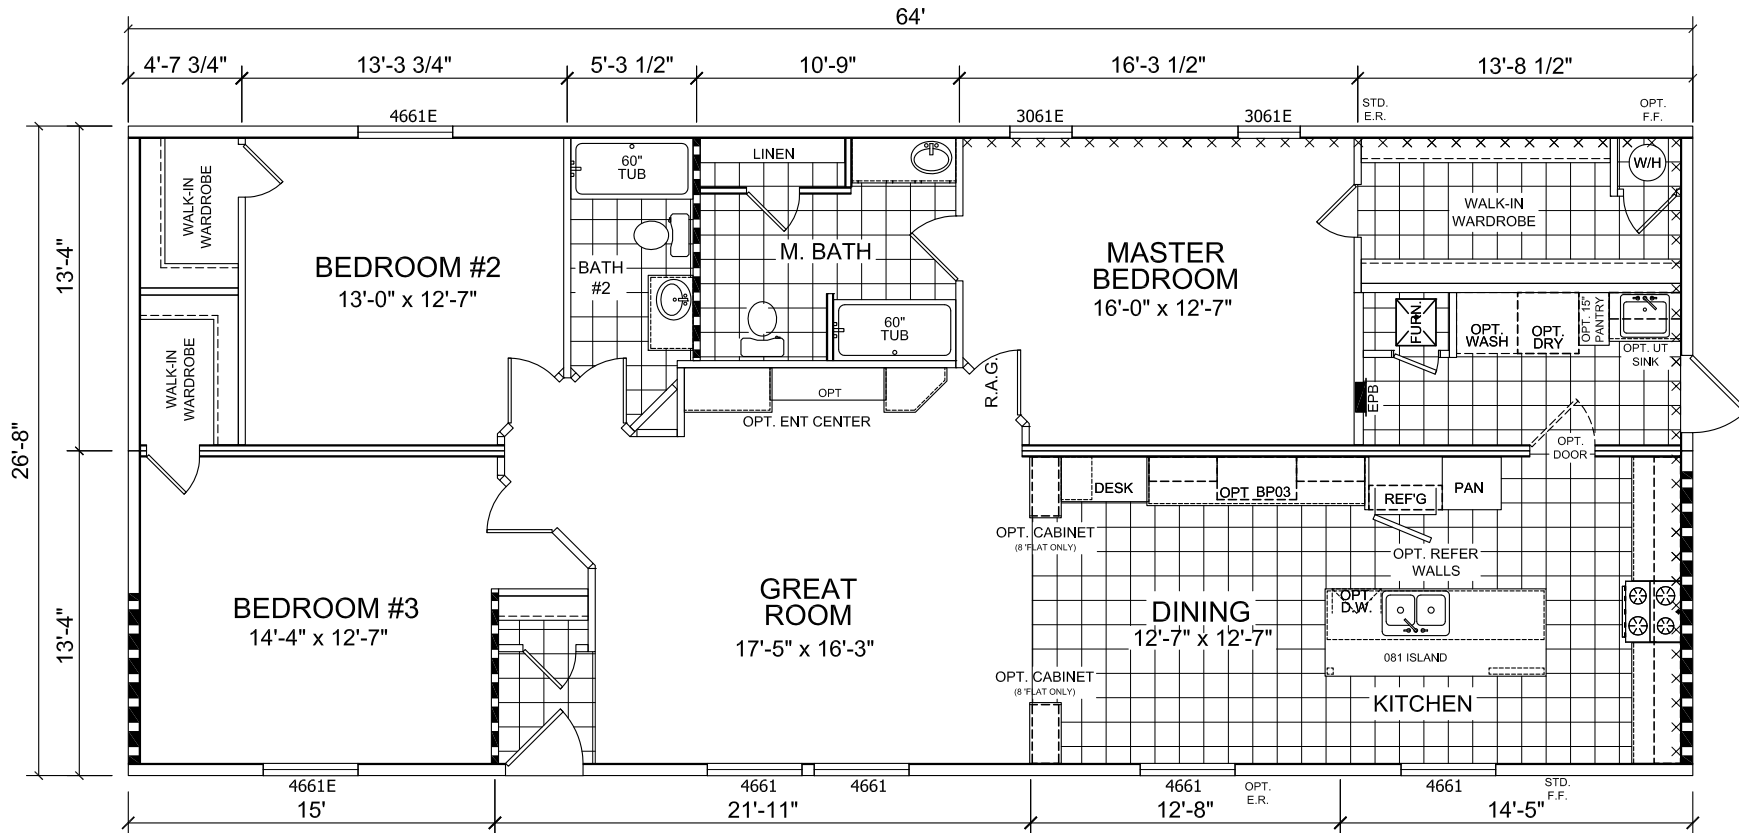

Bannister

Gold Star Multi-Section Series

Factory Expo

"Factory Direct Value" HOME CENTERS

3 Bedroom, 2 Bath
Approx. 1,706 Sq. Ft.

Last Updated: 6-16-17

OPT. GLAMOUR BATH

Factory Expo Home Centers
6855 West 700 South
Topeka, Indiana 46571