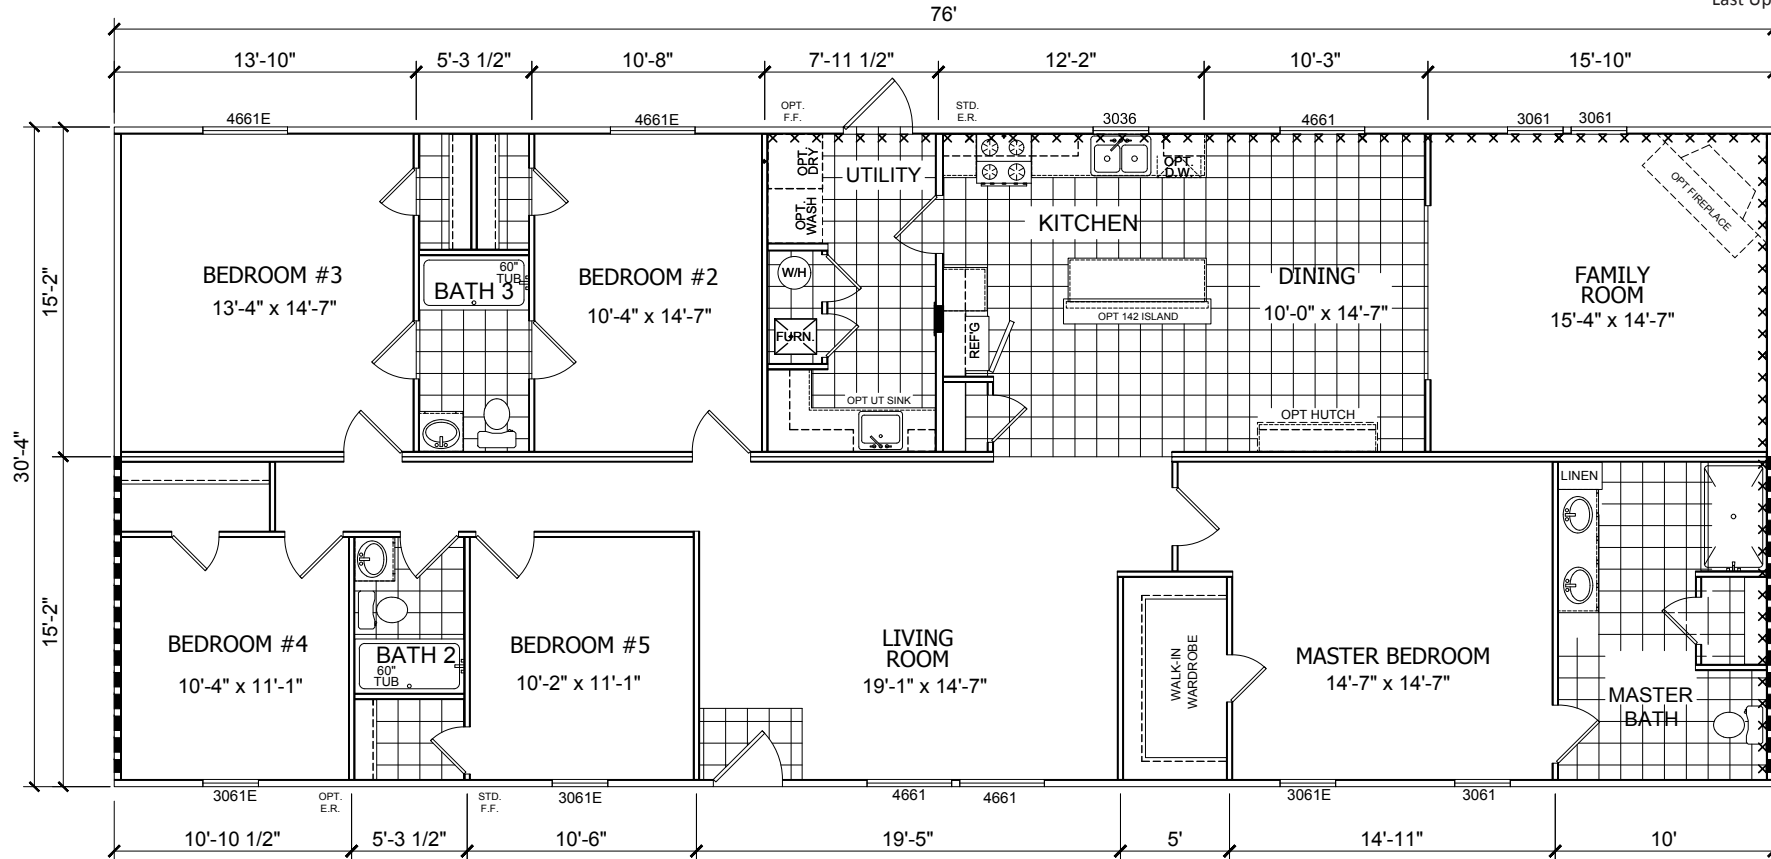

Austin II

Gold Star Multi-Section Series

Factory Expo

"Factory Direct Value" HOME CENTERS

5 Bedroom, 3 Bath
Approx. 2,305 Sq. Ft.

Last Updated: 7-31-18

Factory Expo Home Centers
6855 West 700 South
Topeka, Indiana 46571