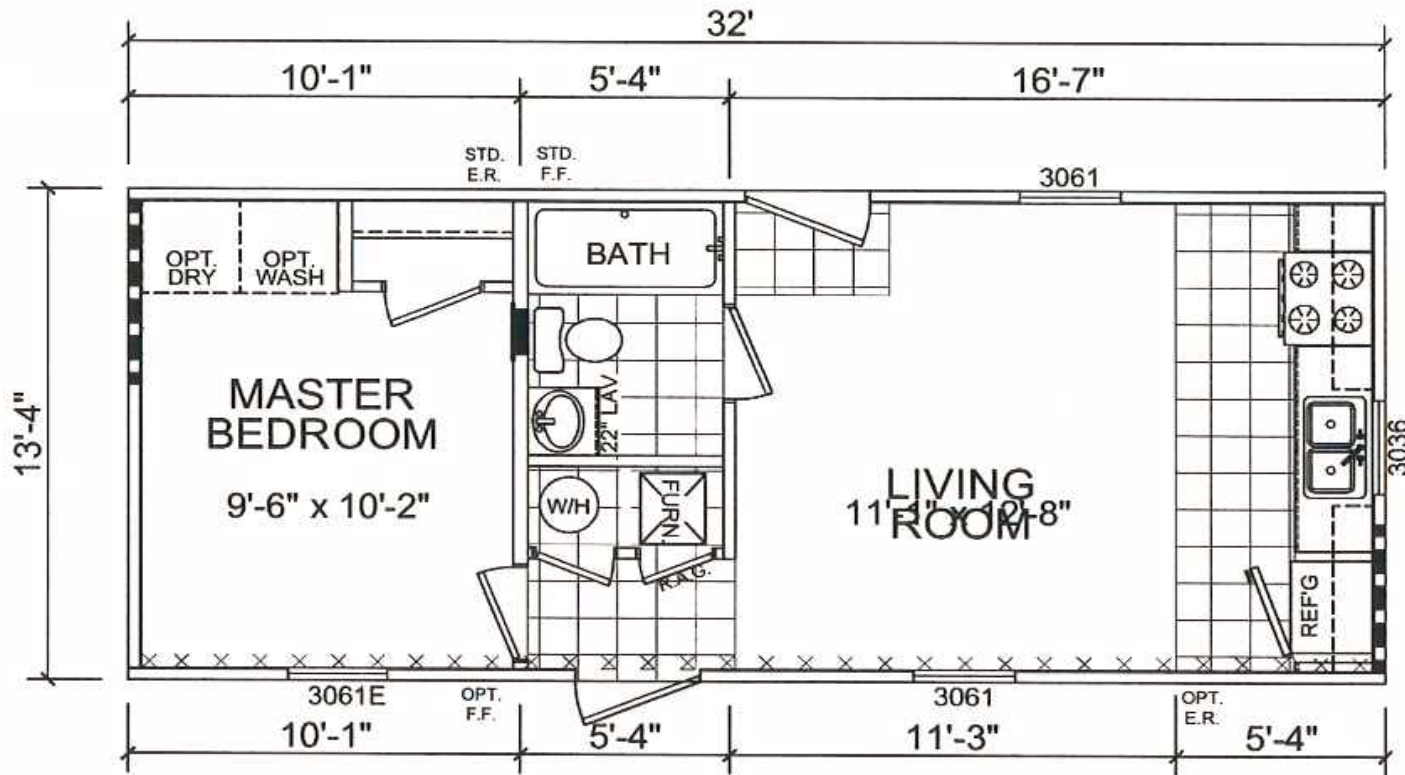

Thrifty

Gold Star Single Section Series

Factory Expo
 "Factory Direct Pricing" HOME CENTERS

1 Bedroom, 1 Bath
Approx. 427 Sq. Ft.

Last Updated: 7-25-18

*Special Value Home, Limit 1 per Customer

Factory Expo Home Centers
 6855 West 700 South
 Topeka, Indiana 46571