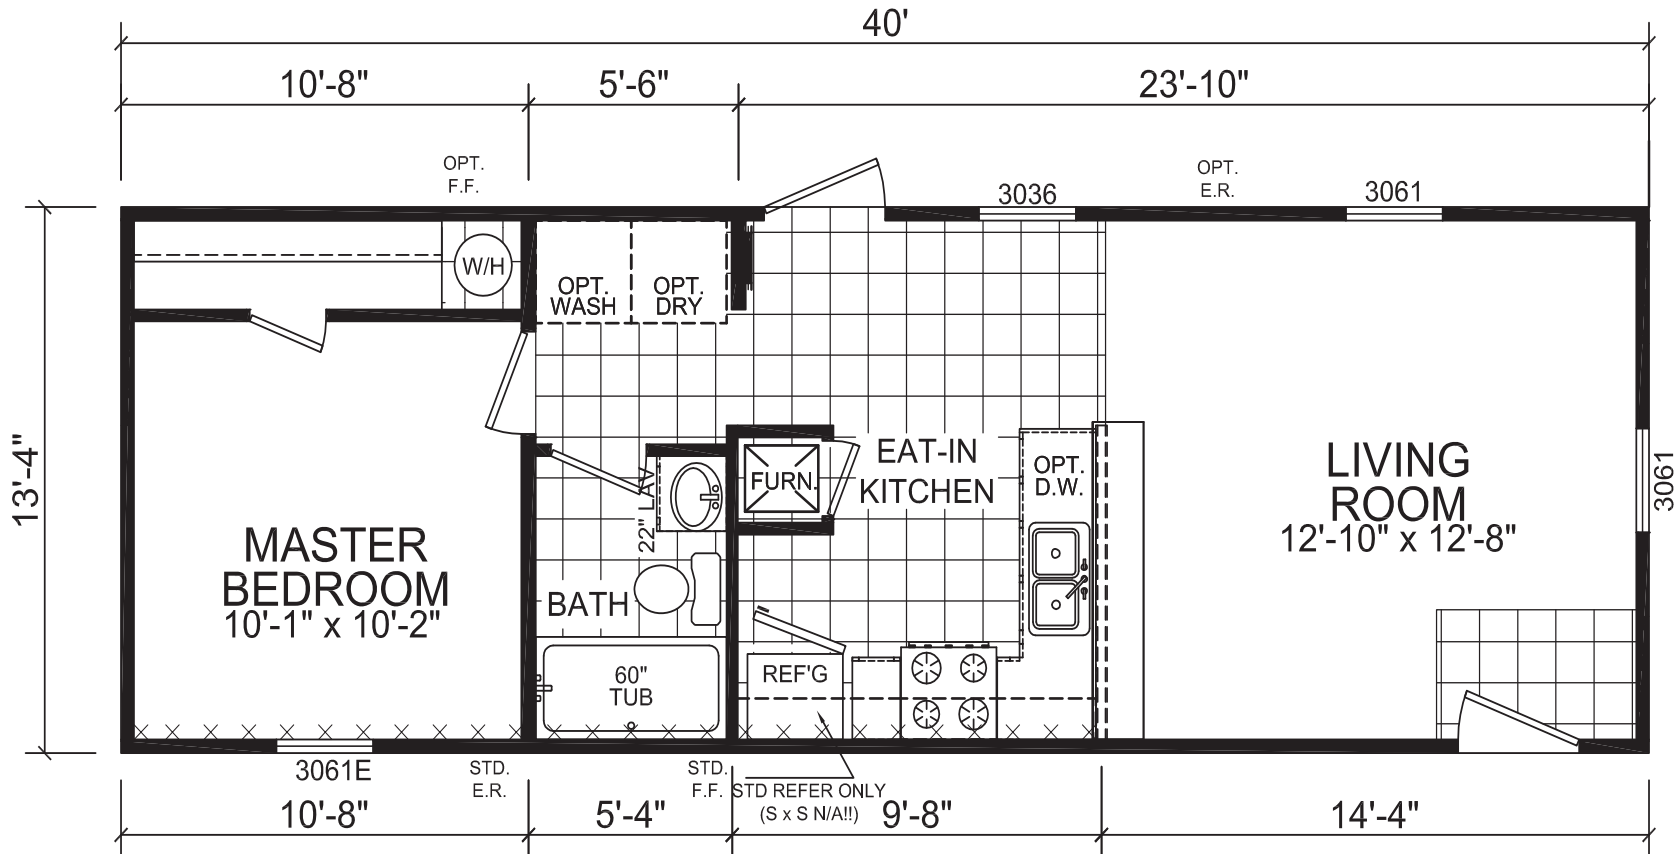

Littleton

Gold Star Single Section Series

Factory Expo
"Factory Direct Pricing" HOME CENTERS

1 Bedroom, 1 Bath
Approx. 533 Sq. Ft.

Last Updated: 8-16-17

Factory Expo Home Centers
6855 West 700 South
Topeka, Indiana 46571