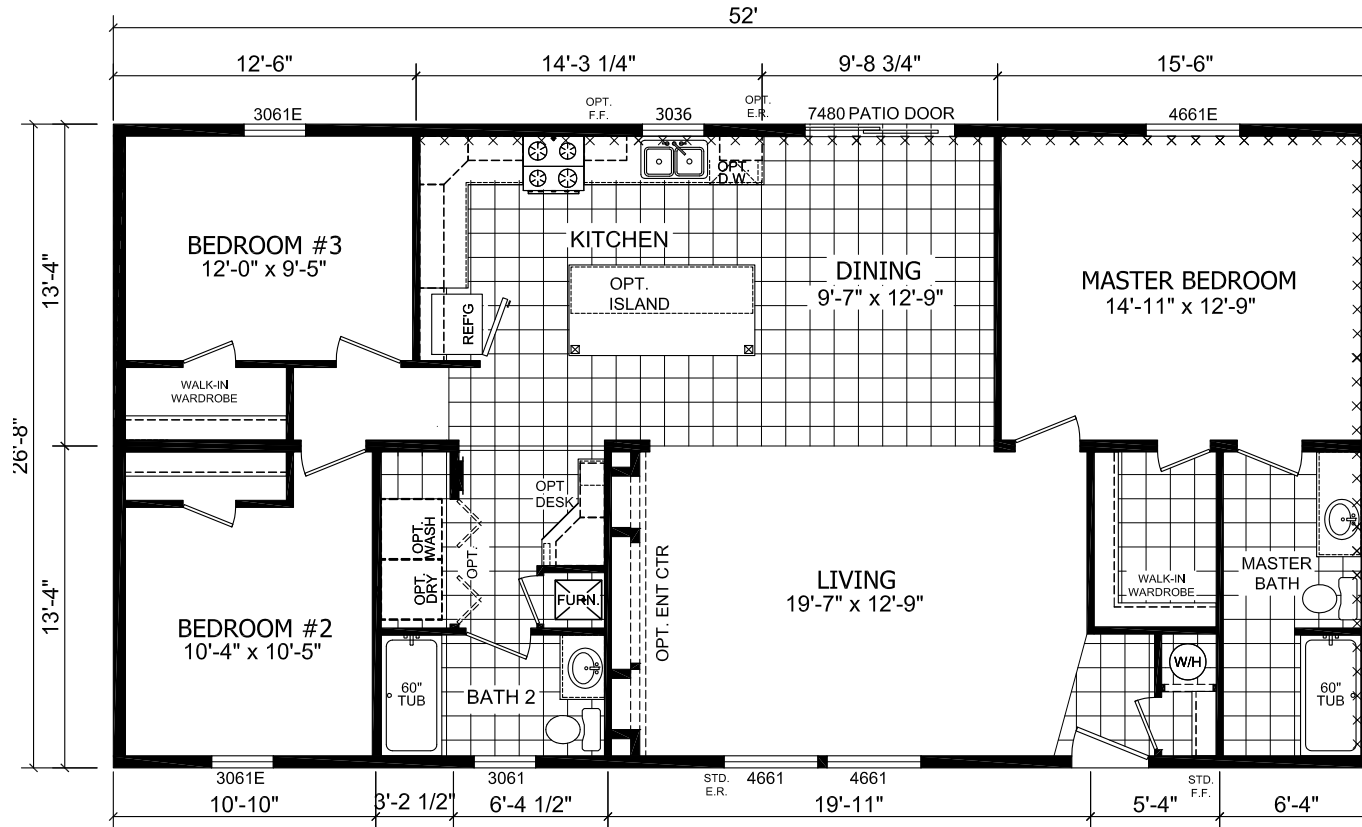

English Hill

Gold Star Multi-Section Series

Factory Expo

"Factory Direct Value" HOME CENTERS

3 Bedroom, 2 Bath
Approx. 1,386 Sq. Ft.

Last Updated: 10-13-16

Factory Expo Home Centers
6855 West 700 South
Topeka, Indiana 46571