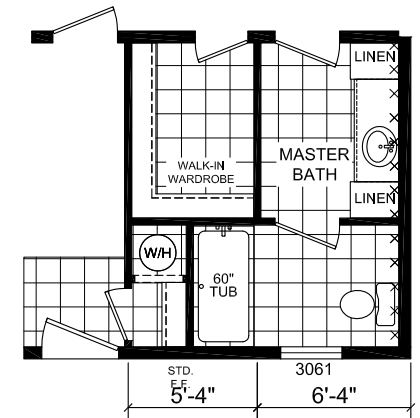

English Hill

Gold Star Multi-Section Series

Factory Expo

"Factory Direct Value" HOME CENTERS

3 Bedroom, 2 Bath
Approx. 1,386 Sq. Ft.

Last Updated: 10-13-16

Factory Expo Home Centers
6855 West 700 South
Topeka, Indiana 46571