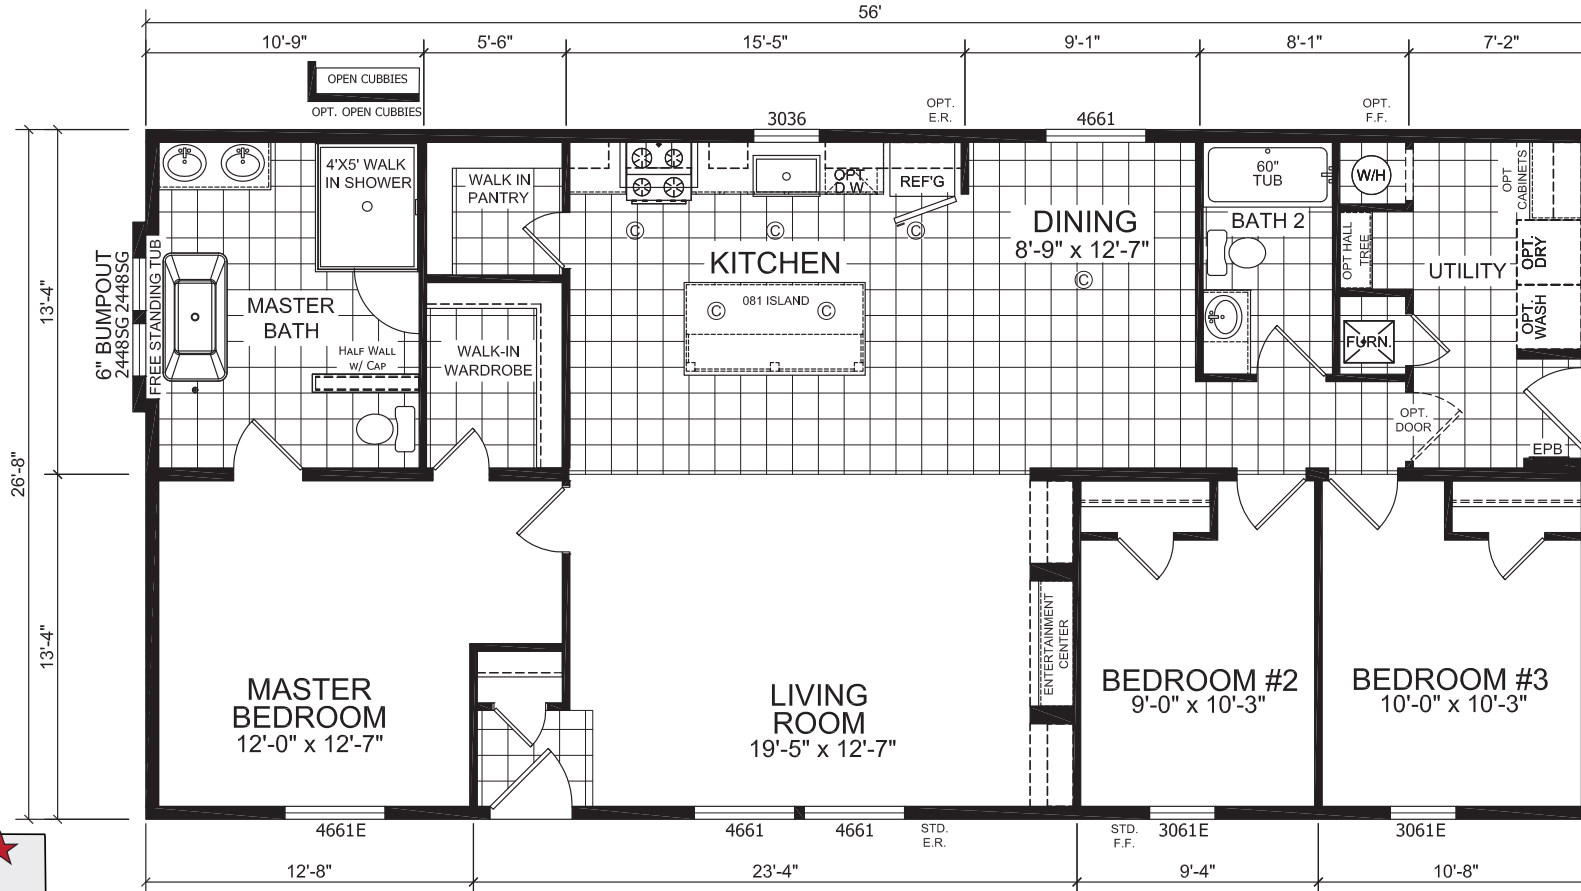

Platinum House

Gold Manor Series

Factory Expo

"Factory Direct Pricing" HOME CENTERS

3 Bedroom, 2 Bath
Approx. 1,493 Sq. Ft.

Last Updated: 8-26-16

Factory Expo Home Centers
6855 West 700 South
Topeka, Indiana 46571