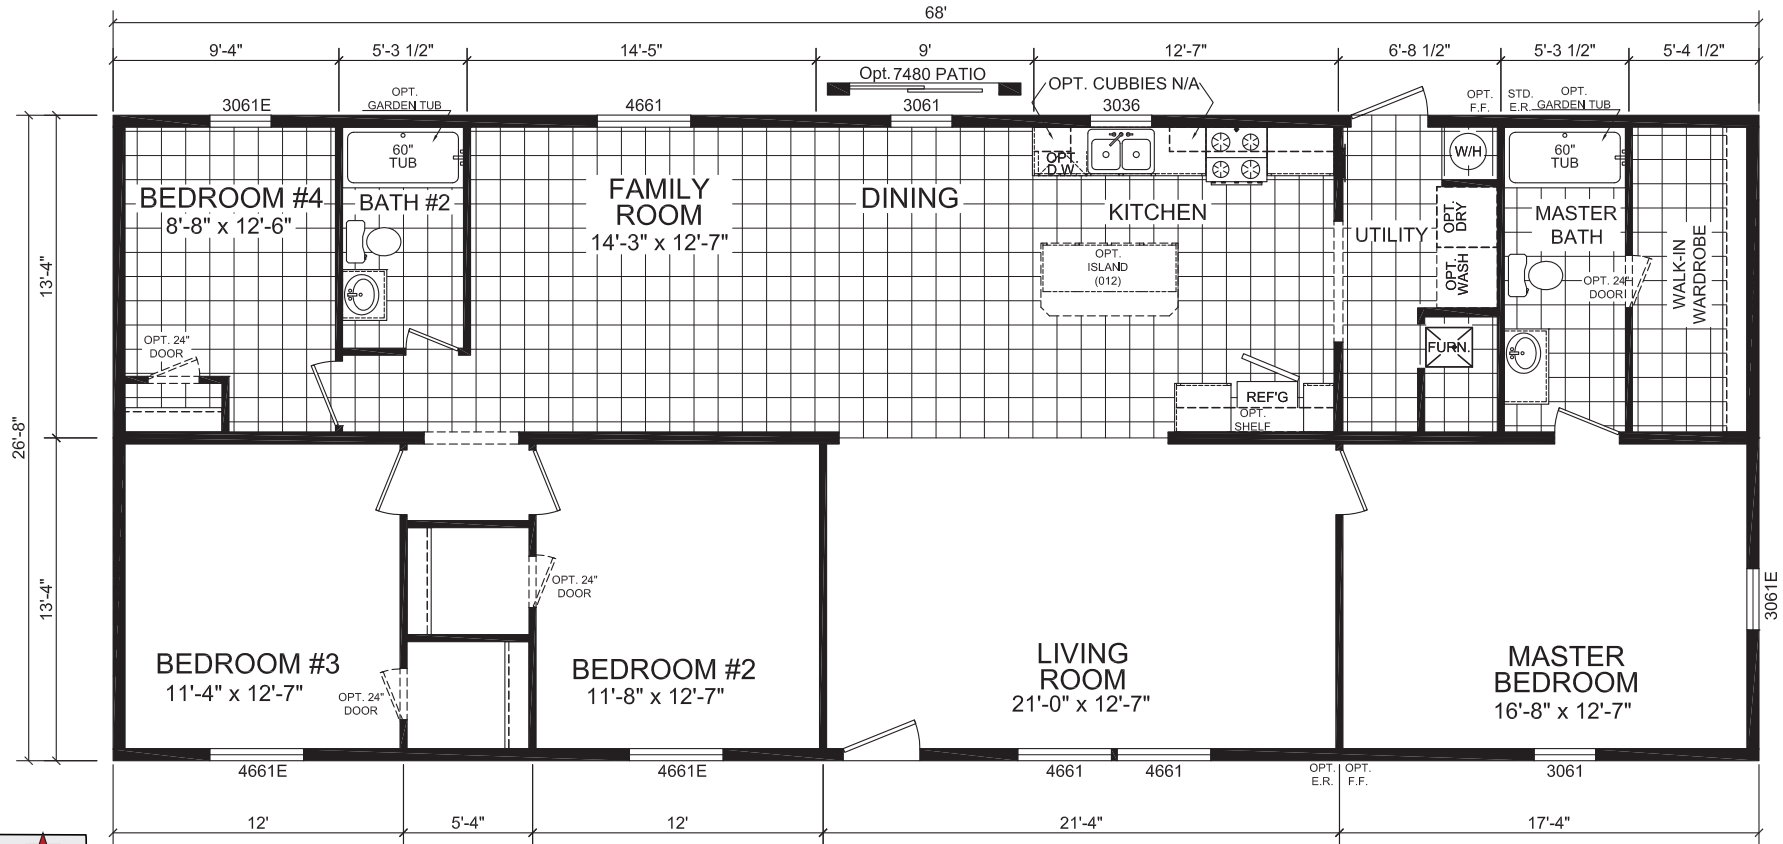

Woodside

Fortune Edge II Multi-Section Series

Factory Expo

"Factory Direct Pricing" HOME CENTERS

4 Bedroom, 2 Bath
Approx. 1,813 Sq. Ft.

Last Updated: 6-27-16

Factory Expo Home Centers
6855 West 700 South
Topeka, Indiana 46571