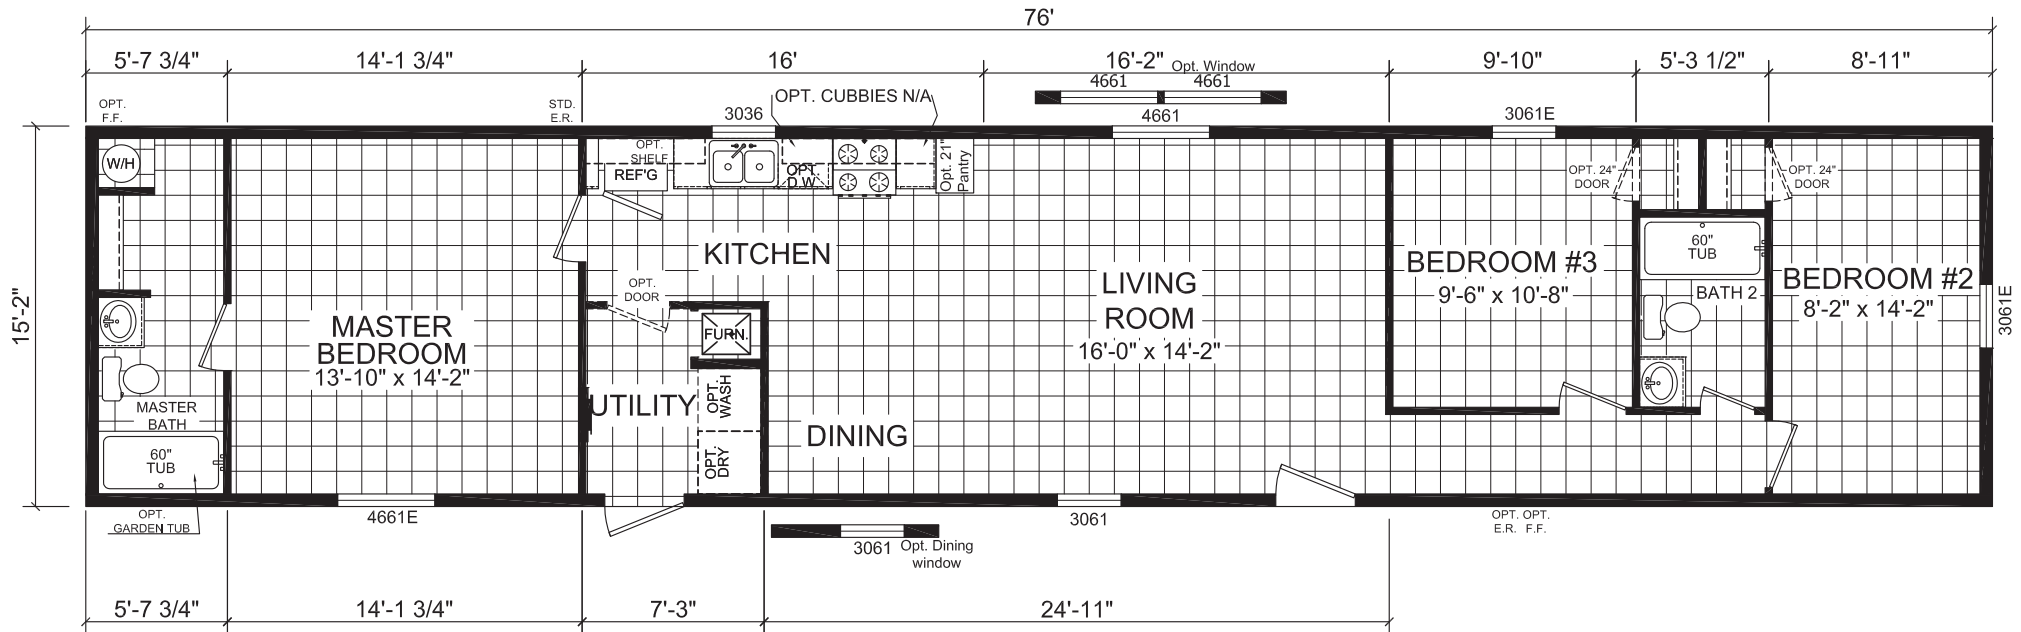

Villager

Fortune Edge II Single Section Series

Factory Expo

"Factory Direct Pricing" HOME CENTERS

3 Bedroom, 2 Bath
Approx. 1,155 Sq. Ft.

Last Updated: 6-27-16

Factory Expo Home Centers
6855 West 700 South
Topeka, Indiana 46571