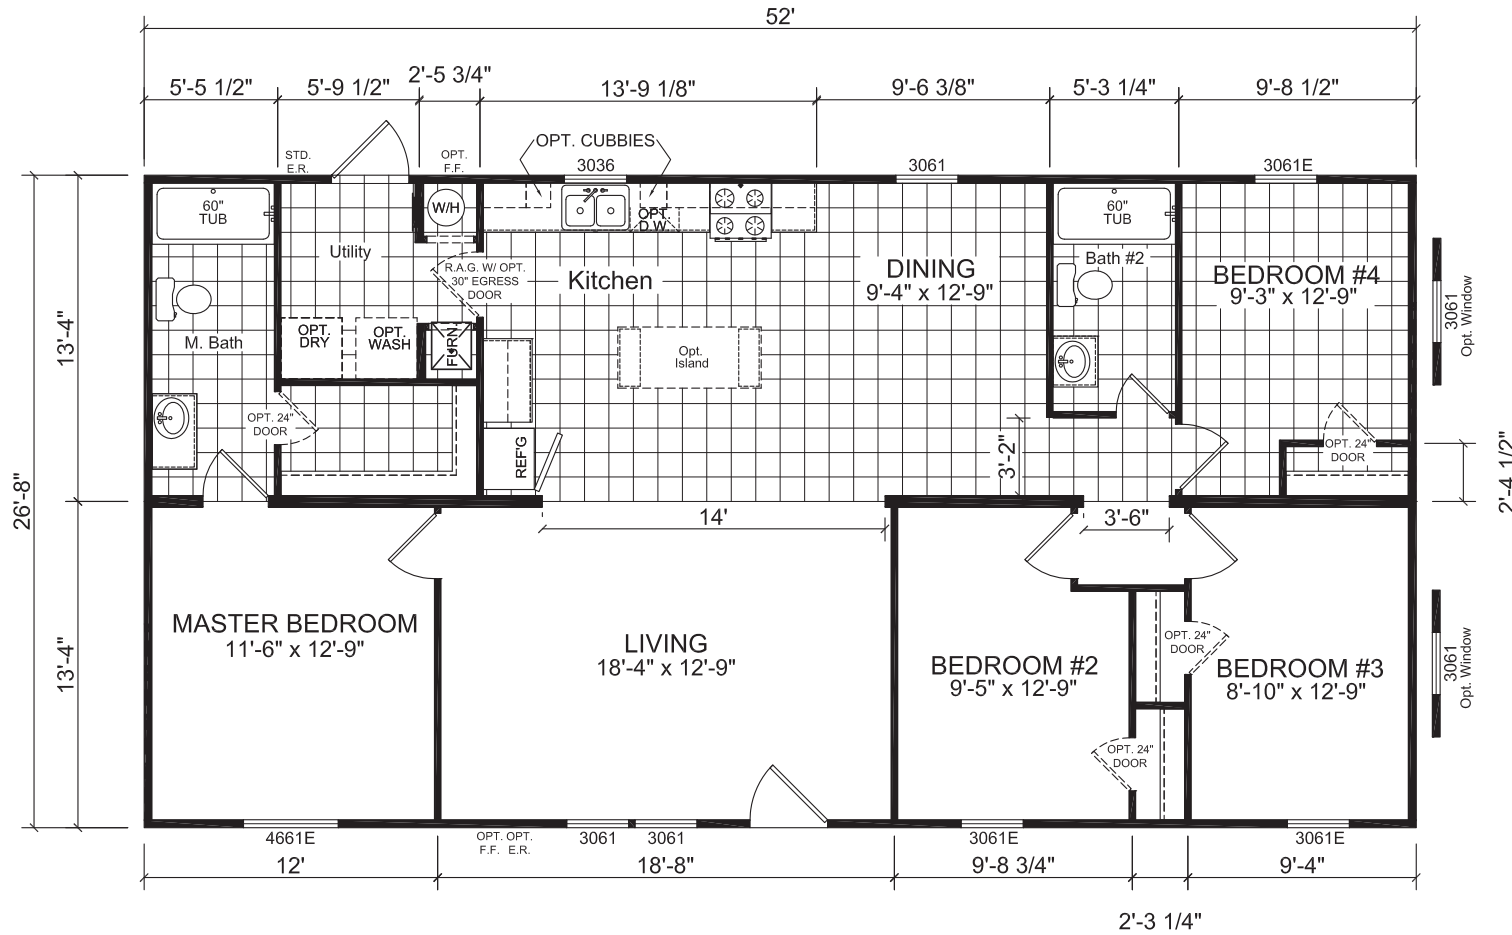

# Royal Mill

Fortune Edge II Multi-Section Series

# Factory Expo

"Factory Direct Pricing" HOME CENTERS

4 Bedroom, 2 Bath  
Approx. 1,386 Sq. Ft.

Last Updated: 6-27-16

Factory Expo Home Centers  
6855 West 700 South  
Topeka, Indiana 46571

I authorize Factory Expo to build my house, per this plan.  
X \_\_\_\_\_  
Customer Signature/Date