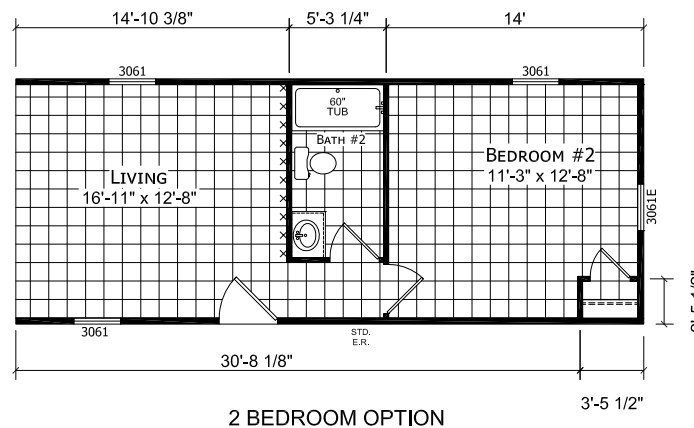

Oakmont

Fortune Edge II Single Section Series

Factory Expo

"Factory Direct Pricing" HOME CENTERS

3 Bedrooms, 2 Baths
Approx. 884 Sq. Ft.

Last Updated: 7-15-19

Factory Expo Home Centers
6855 West 700 South
Topeka, Indiana 46571