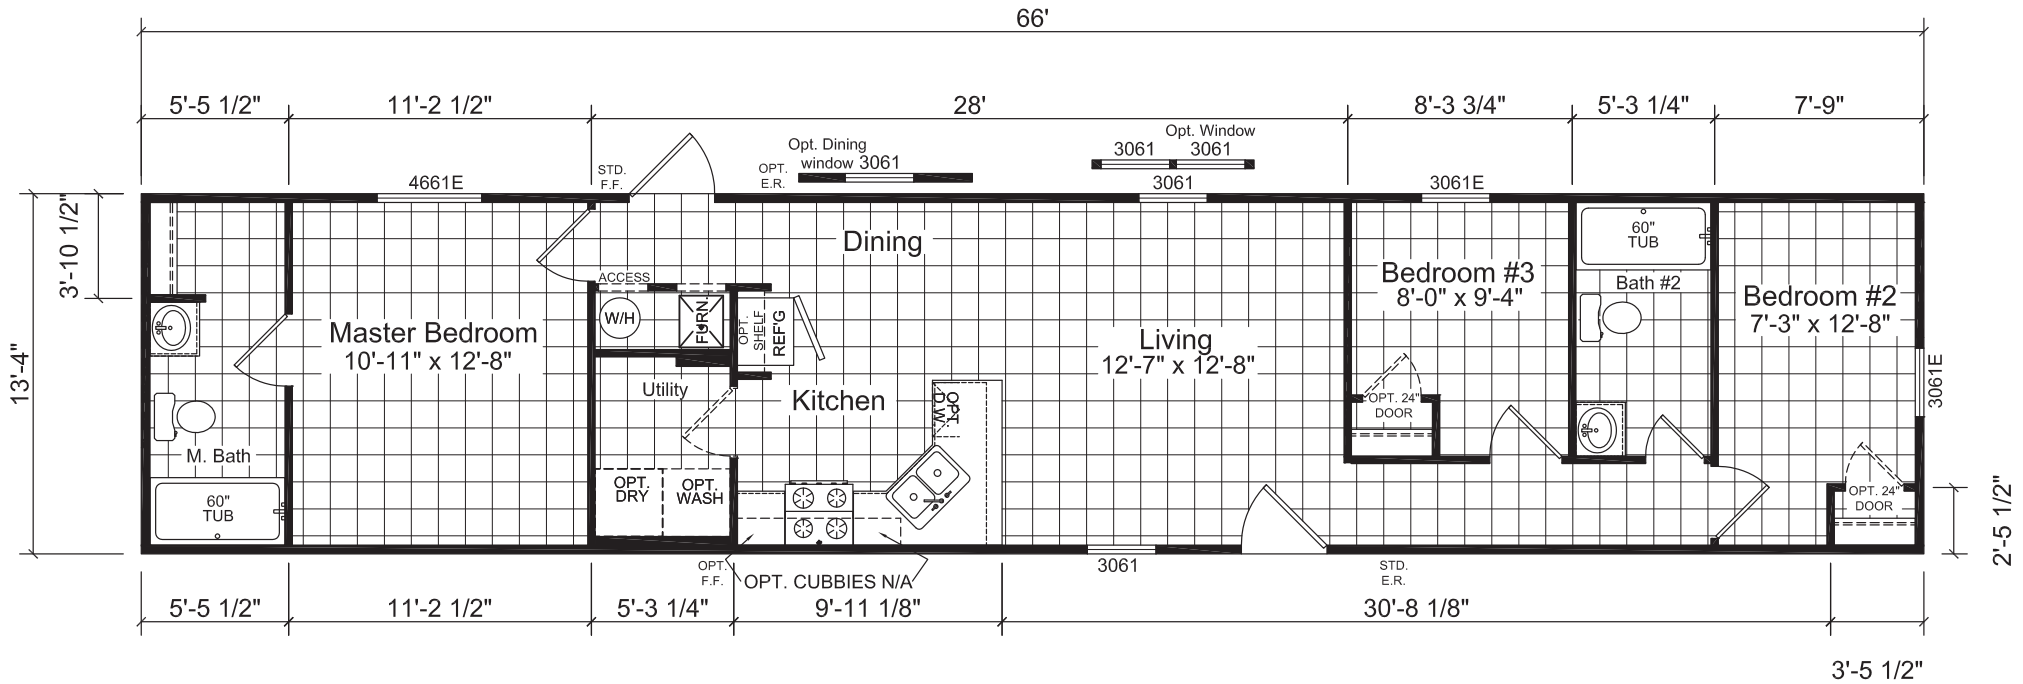

Oakmont

Fortune Edge II Single Section Series

Factory Expo
"Factory Direct Pricing" HOME CENTERS

3 Bedroom, 2 Bath
Approx. 884 Sq. Ft.

Last Updated: 6-27-16

Factory Expo Home Centers
6855 West 700 South
Topeka, Indiana 46571