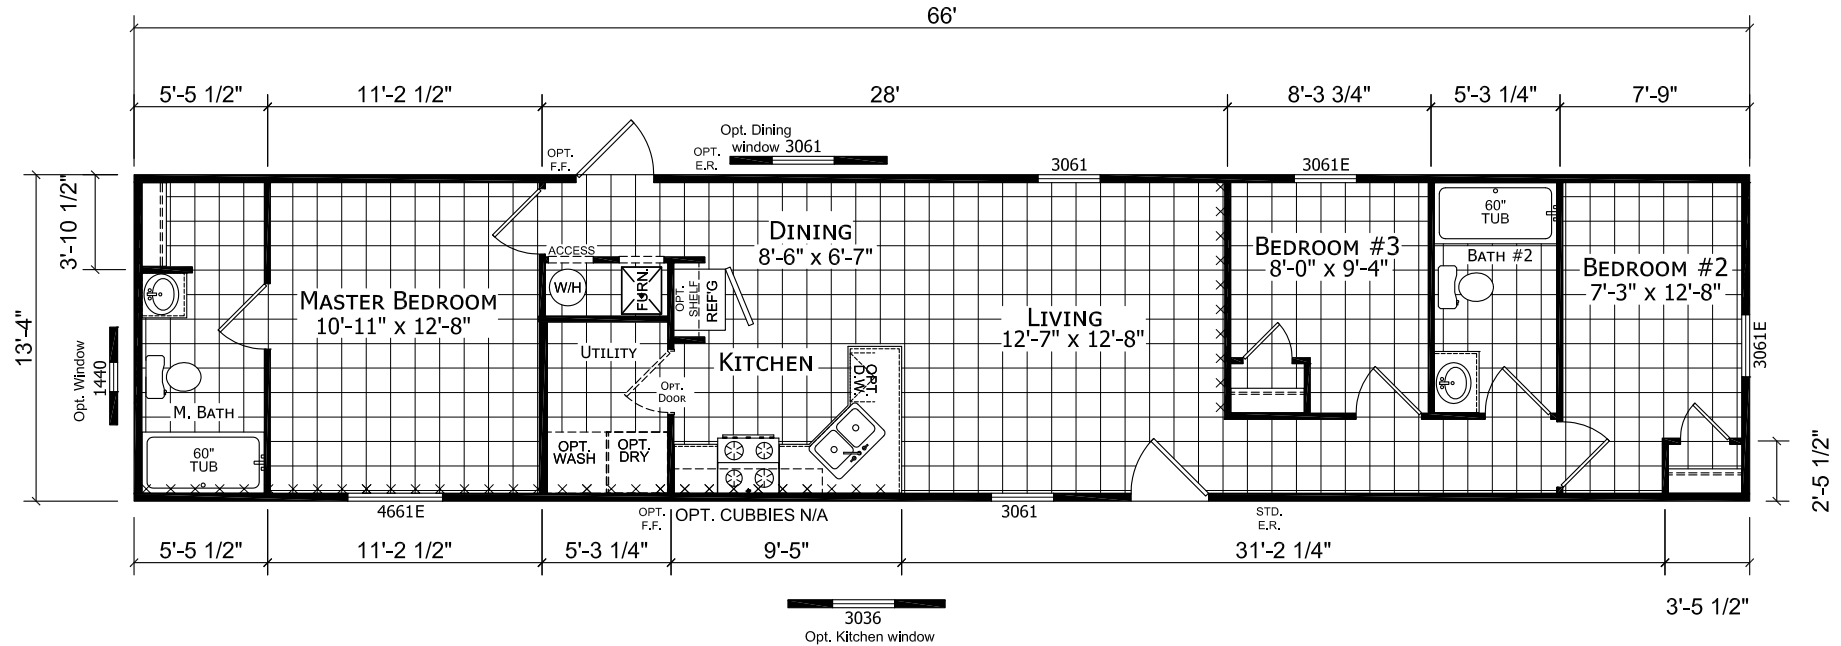

Oakmont

Fortune Edge II Single Section Series

Factory Expo

"Factory Direct Pricing" HOME CENTERS

3 Bedrooms, 2 Baths
Approx. 884 Sq. Ft.

Last Updated: 7-15-19

Factory Expo Home Centers
6855 West 700 South
Topeka, Indiana 46571