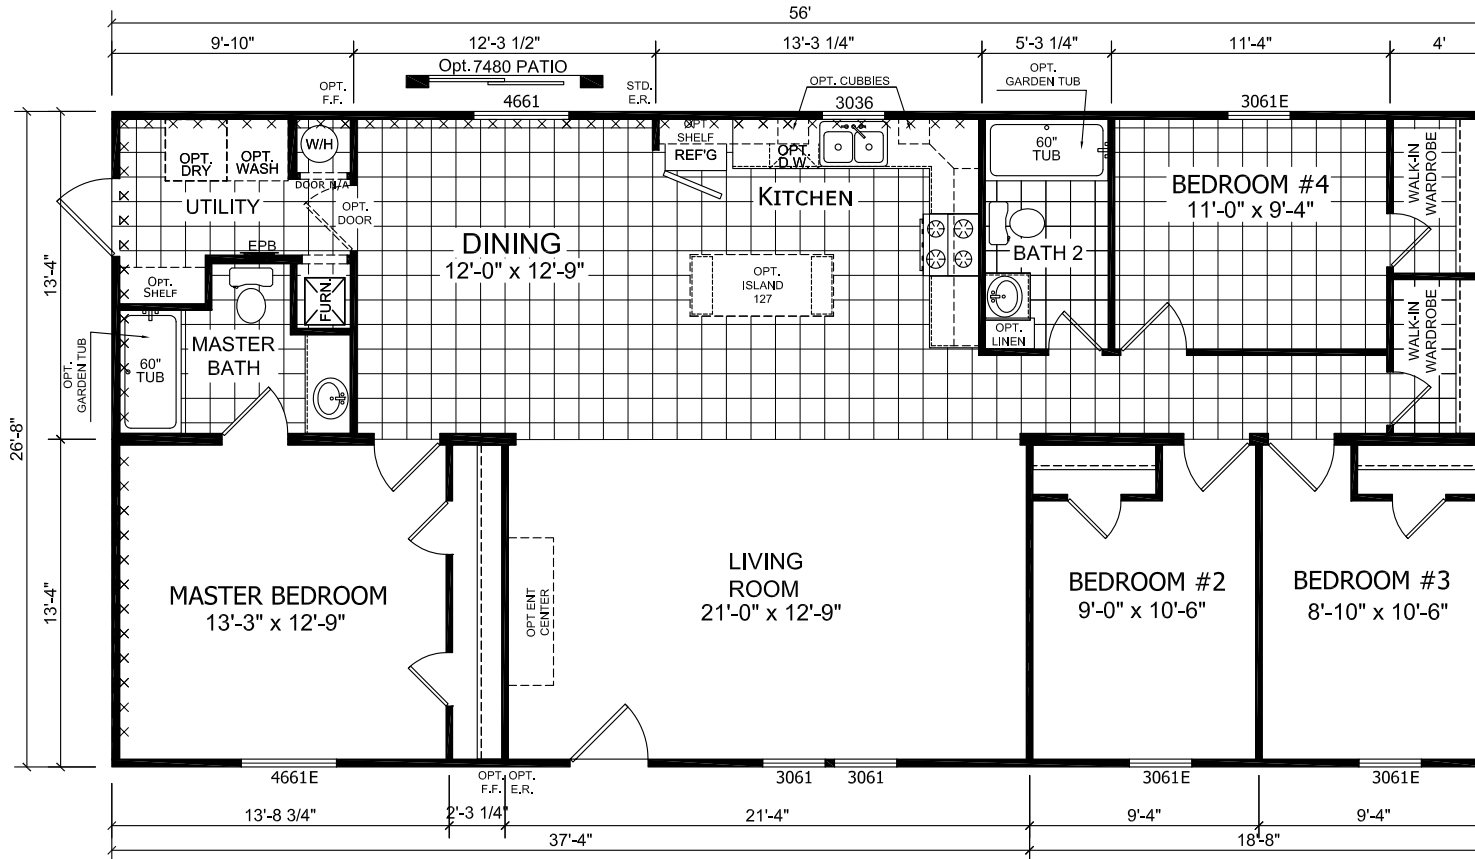

Meadow Rose

Fortune Edge II Multi-Section Series

Factory Expo

"Factory Direct Pricing" HOME CENTERS

4 Bedrooms, 2 Baths
Approx. 1,483 Sq. Ft.

Last Updated: 7-12-19

Factory Expo Home Centers
6855 West 700 South
Topeka, Indiana 46571