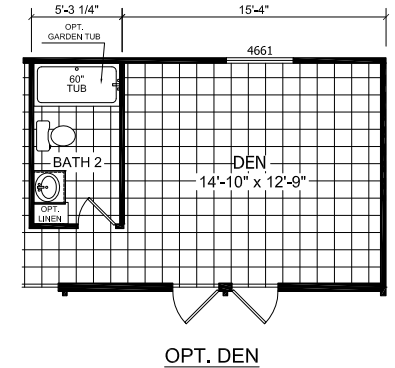

Meadow Rose

Fortune Edge II Multi-Section Series

Factory Expo

"Factory Direct Pricing" HOME CENTERS

4 Bedrooms, 2 Baths
Approx. 1,483 Sq. Ft.

Last Updated: 7-12-19

Factory Expo Home Centers
6855 West 700 South
Topeka, Indiana 46571