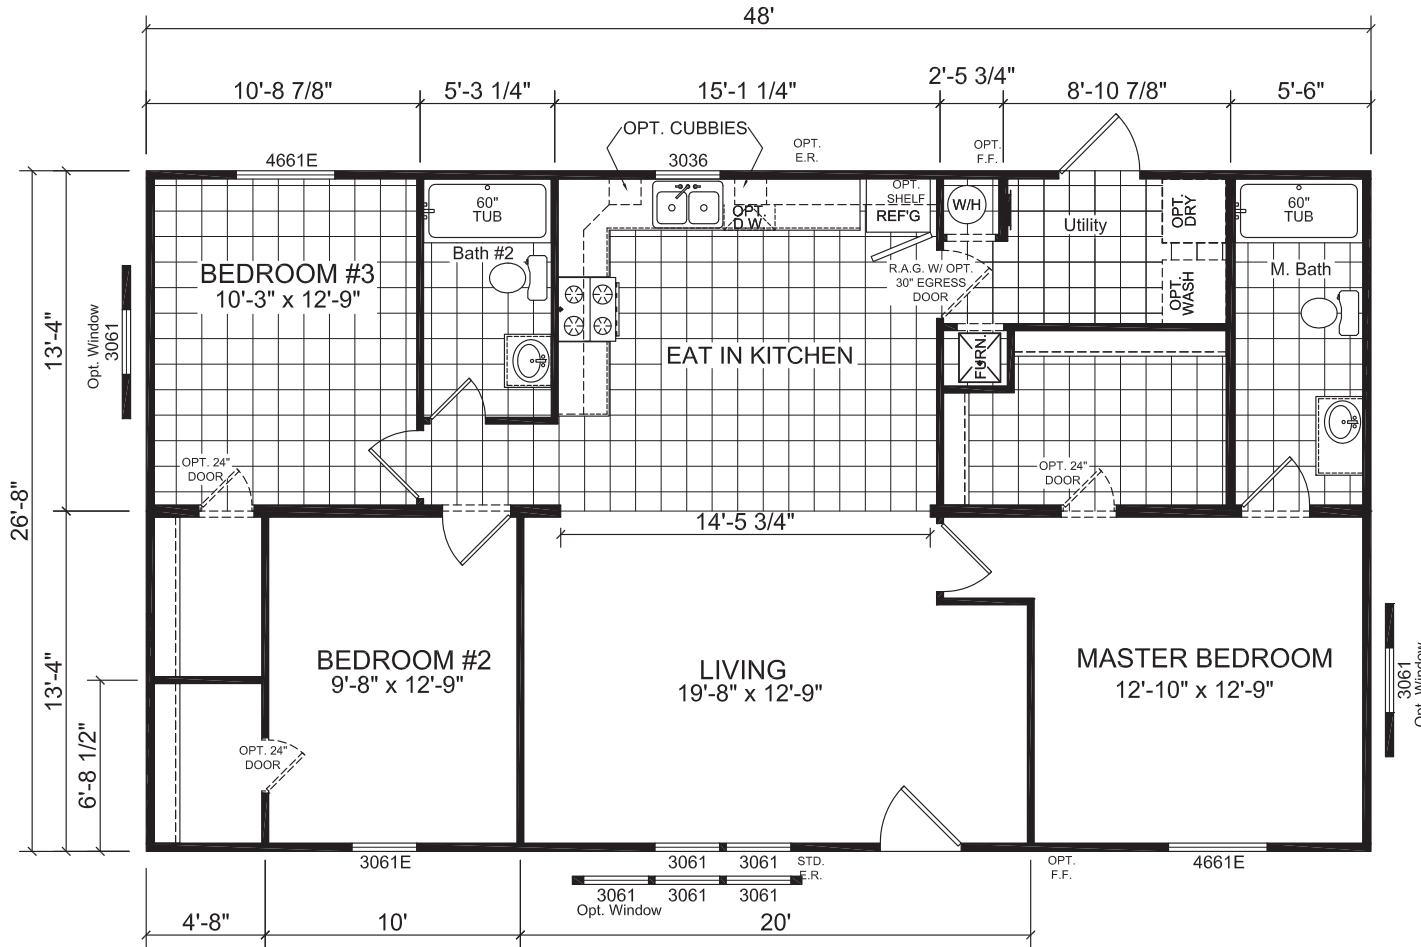

Medow Oak

Fortune Edge II Multi-Section Series

Factory Expo
"Factory Direct Pricing" HOME CENTERS

3 Bedroom, 2 Bath
Approx. 1,280 Sq. Ft.

Last Updated: 6-27-16

Factory Expo Home Centers
6855 West 700 South
Topeka, Indiana 46571