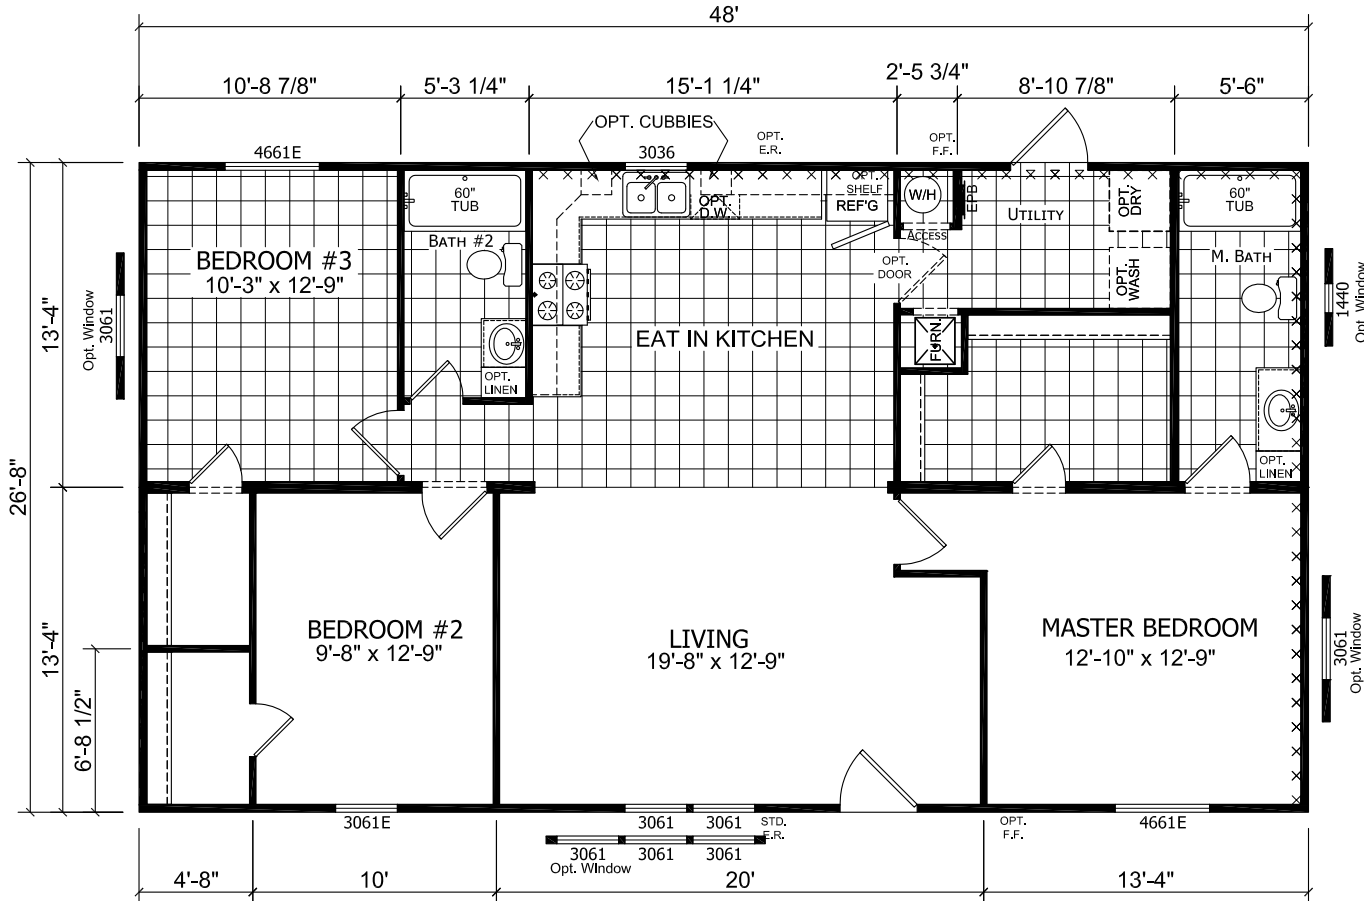

Meadow Oak

Fortune Edge II Multi-Section Series

Factory Expo

"Factory Direct Pricing" HOME CENTERS

3 Bedrooms, 2 Baths
Approx. 1,296 Sq. Ft.

Last Updated: 7-12-19

Factory Expo Home Centers
6855 West 700 South
Topeka, Indiana 46571