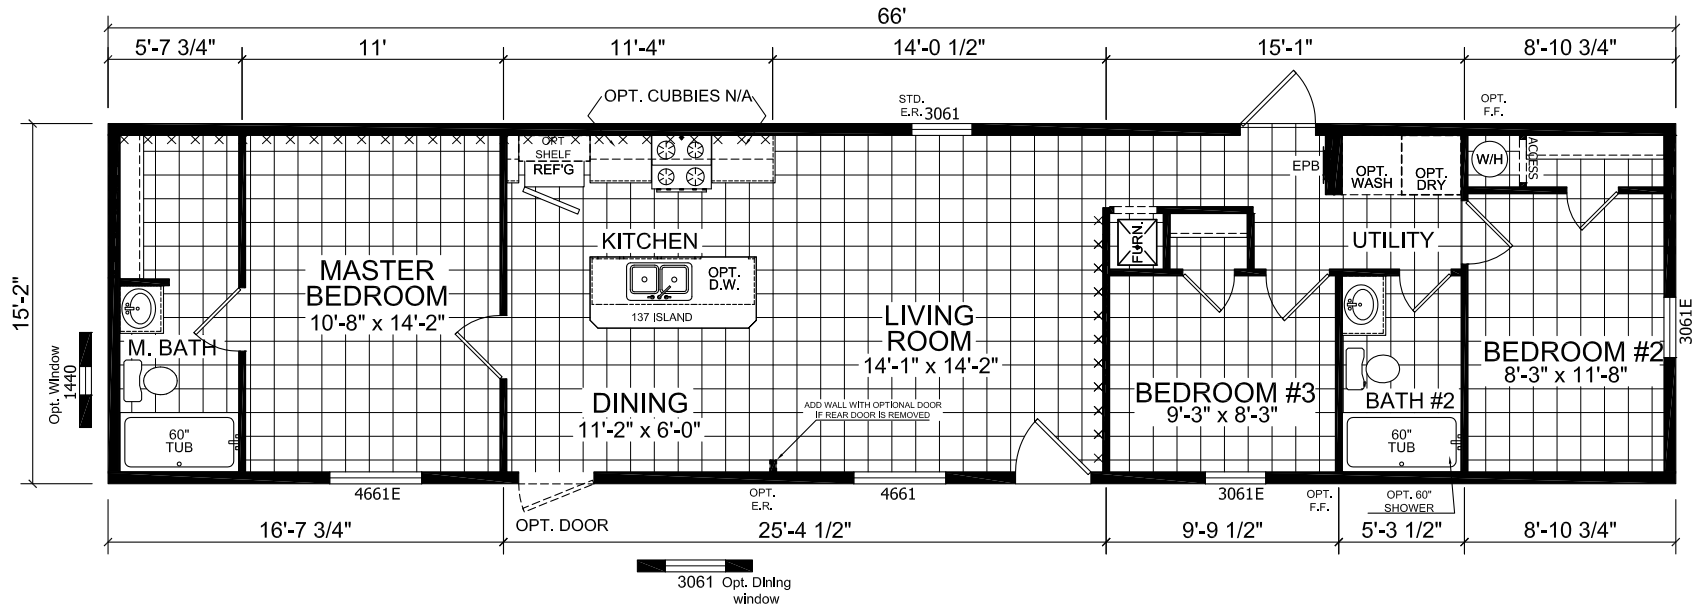

# Liberty

Fortune Edge II Single Section Series

# Factory Expo

"Factory Direct Pricing" HOME CENTERS

3 Bedrooms, 2 Baths  
Approx. 1,001 Sq. Ft.

Last Updated: 7-15-19

2 BEDROOM OPTION

Factory Expo Home Centers  
6855 West 700 South  
Topeka, Indiana 46571