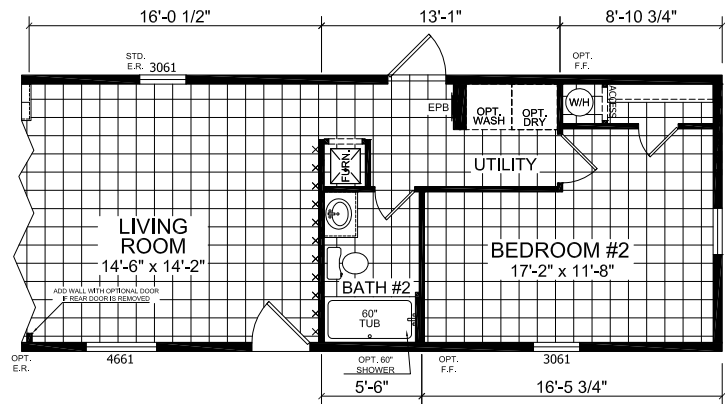

# Liberty

Fortune Edge II Single Section Series

# Factory Expo

"Factory Direct Pricing" HOME CENTERS

3 Bedrooms, 2 Baths  
Approx. 1,001 Sq. Ft.

Last Updated: 7-15-19

2 BEDROOM OPTION

Factory Expo Home Centers  
6855 West 700 South  
Topeka, Indiana 46571