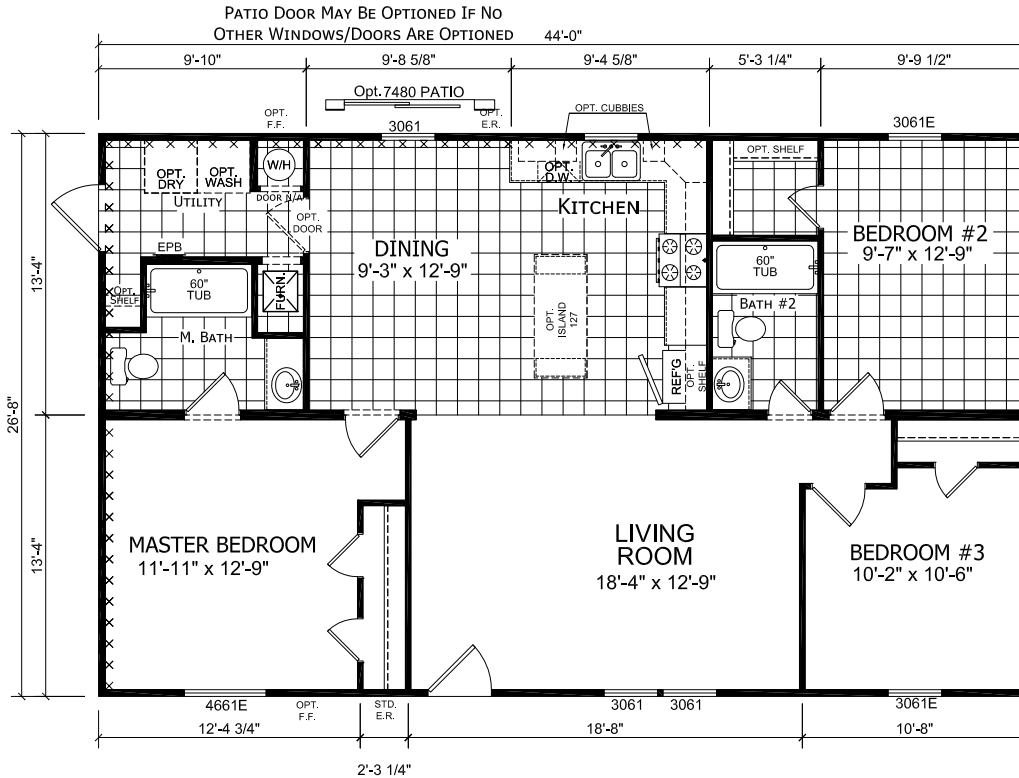

Lake Terrace

Fortune Edge II Multi-Section Series

Factory Expo

"Factory Direct Pricing" HOME CENTERS

3 Bedroom, 2 Bath
Approx. 1,173 Sq. Ft.

Last Updated: 7-12-19

Factory Expo Home Centers
6855 West 700 South
Topeka, Indiana 46571