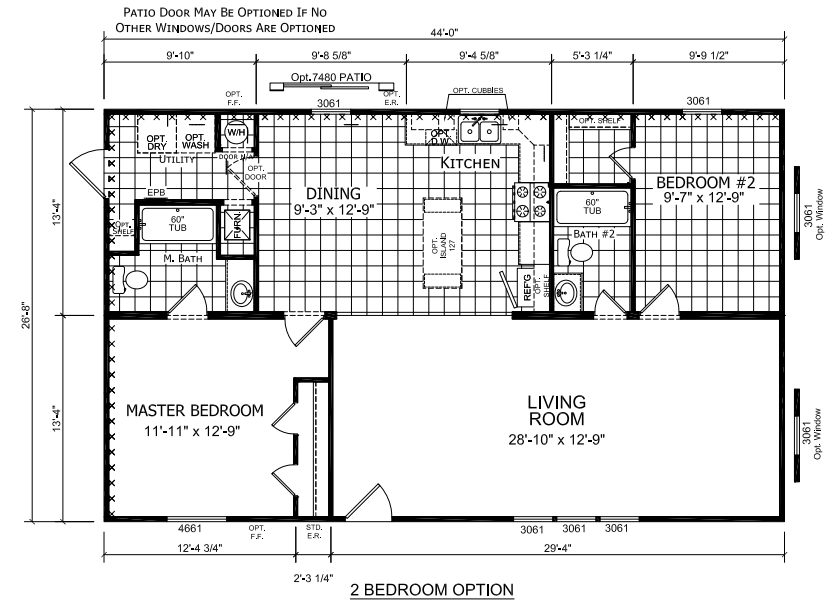

Lake Terrace

Fortune Edge II Multi-Section Series

Factory Expo

"Factory Direct Pricing" HOME CENTERS

3 Bedroom, 2 Bath
Approx. 1,173 Sq. Ft.

Last Updated: 7-12-19

Factory Expo Home Centers
6855 West 700 South
Topeka, Indiana 46571