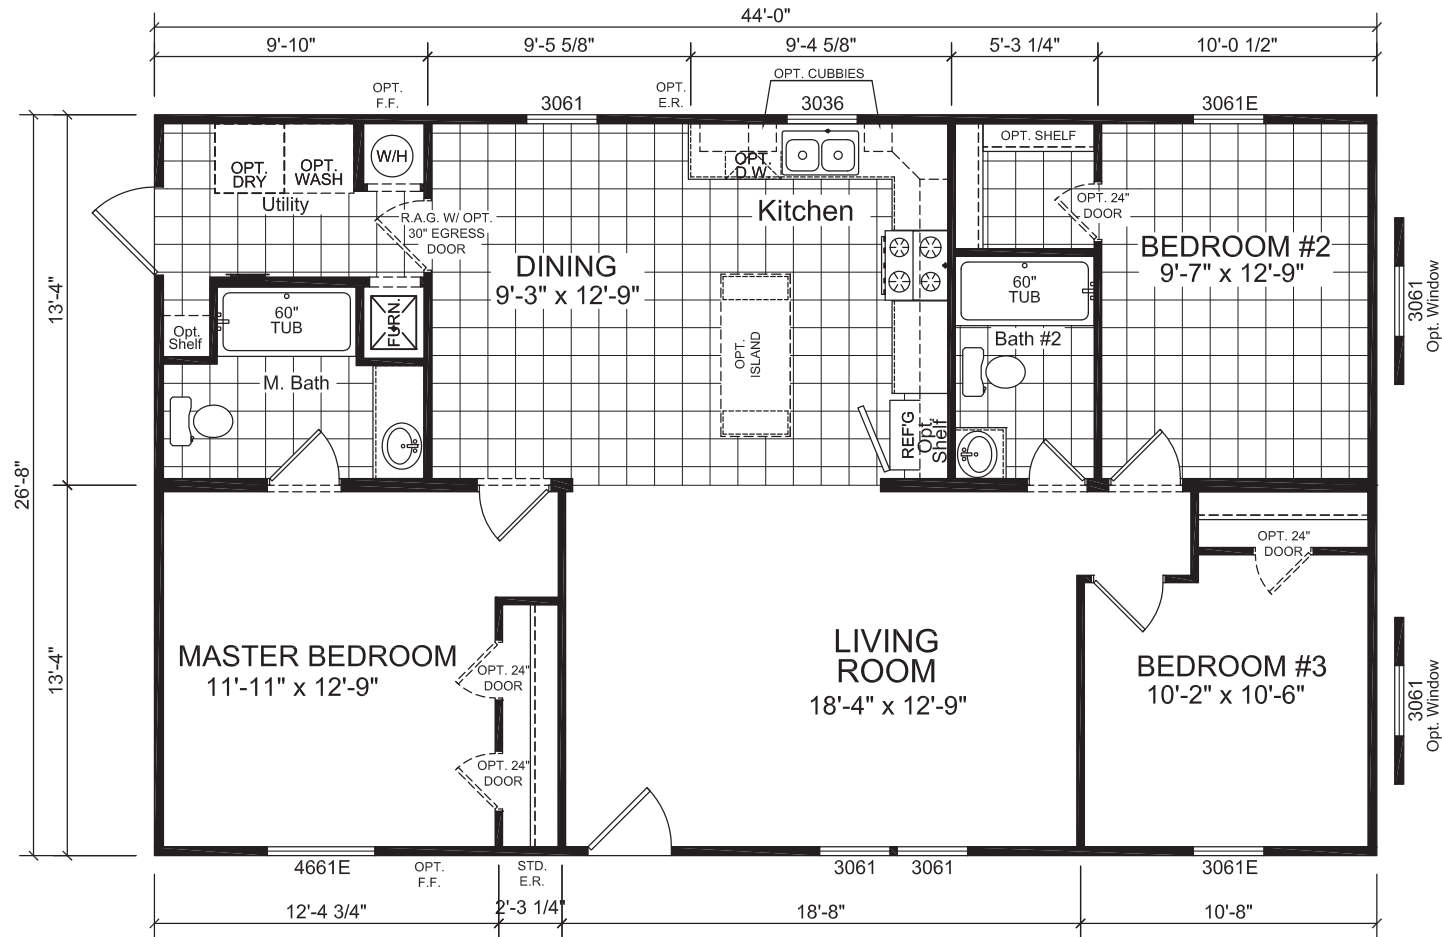

Lake Terrace

Fortune Edge II Multi-Section Series

Factory Expo

"Factory Direct Pricing" HOME CENTERS

3 Bedroom, 2 Bath
Approx. 1,173 Sq. Ft.

Last Updated: 6-27-16

Factory Expo Home Centers
6855 West 700 South
Topeka, Indiana 46571